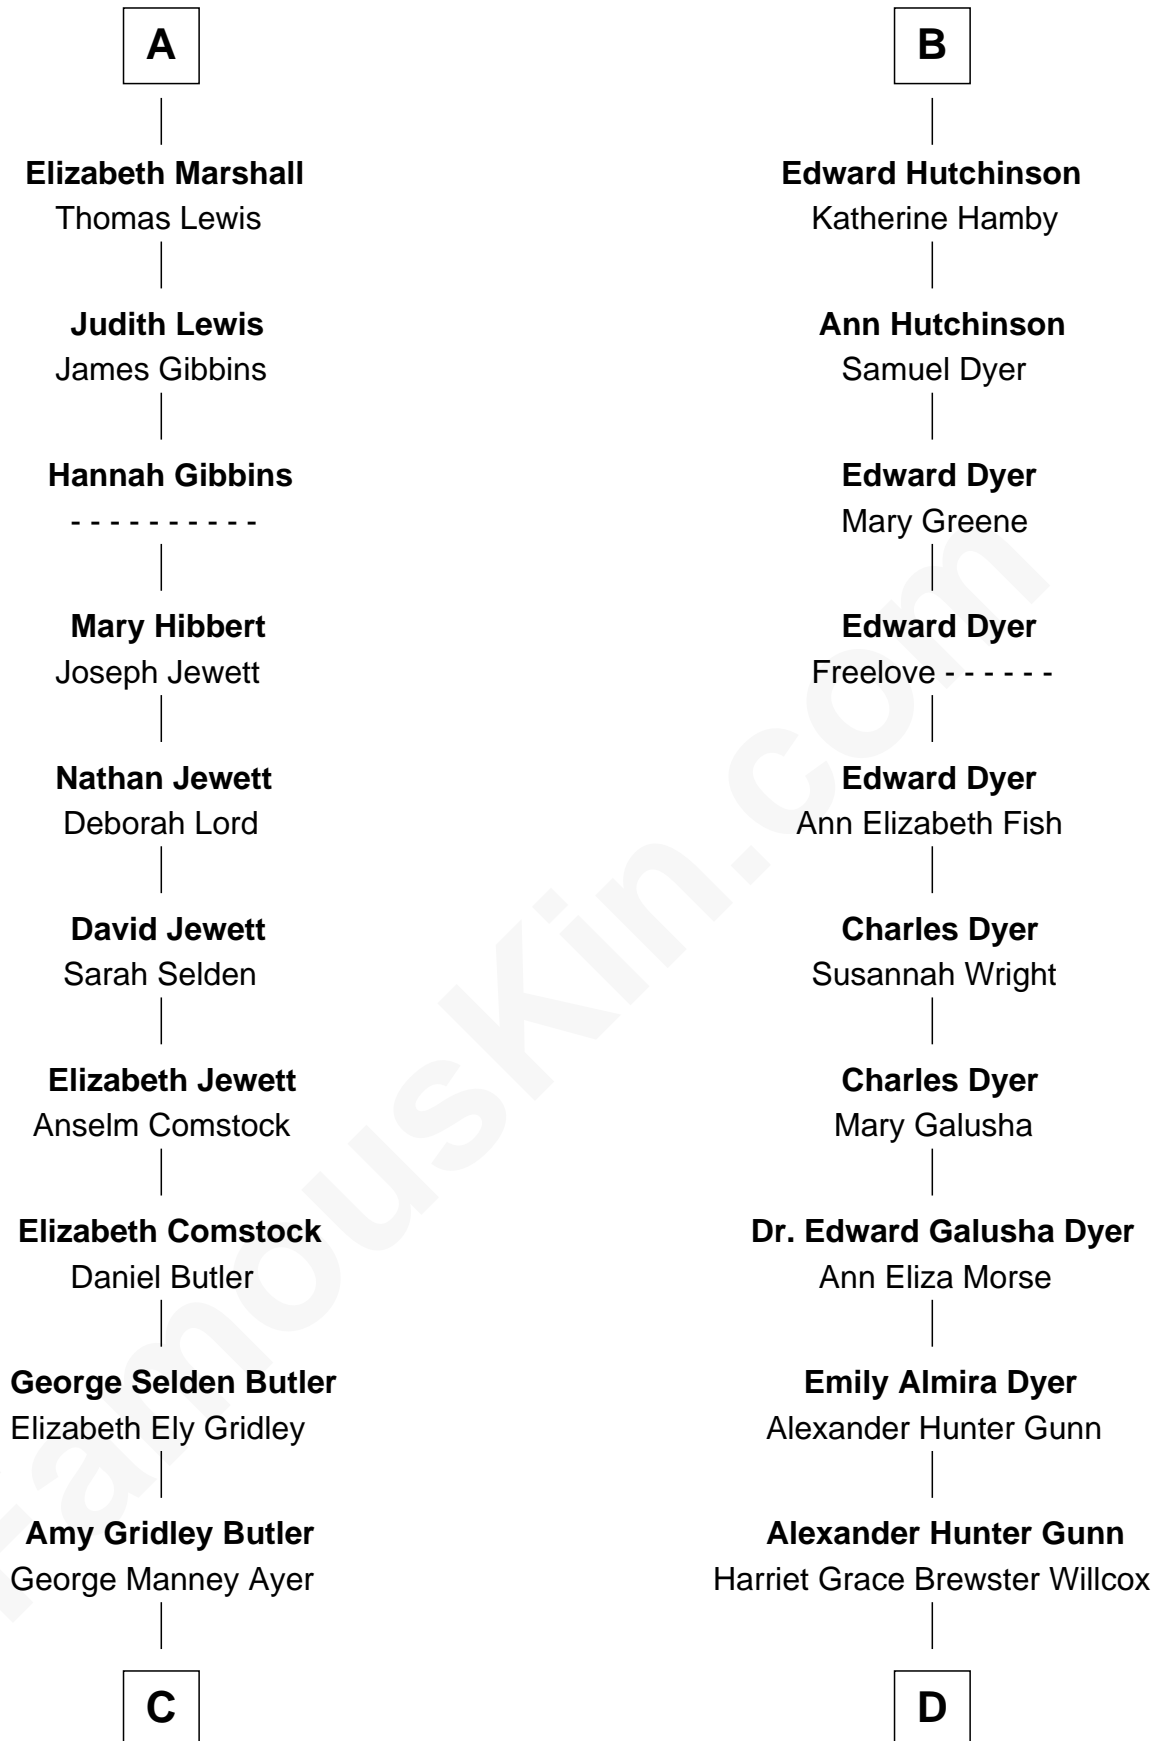

# FamousKin.com Relationship Chart of

**Gerald Ford**  
38th U.S. President

19th cousin of

**Andrew Shue**  
TV Actor

**Sir Walter Blount**  
Sancha de Ayala

**Constance Blount**  
Sir John Sutton

**Sir John Sutton**  
Elizabeth Berkeley

**Eleanor Sutton**  
Sir Henry Beaumont

**Constance Beaumont**  
John Mytton

**Joyce Mytton**  
John Harpersfield

**Edward Harpersfield alias Mytton**  
Anne Skrimshire

**Katherine Mytton**  
Roger Marshall

**A**

**Sir Thomas Blount**  
Margaret de Gresley

**Sir Thomas Blount**  
Agnes Hawley

**Anne Blount**  
William Marbury

**Robert Marbury**  
Katherine Williamson

**William Marbury**  
Agnes Lenton

**Rev. Francis Marbury**  
Bridget Dryden

**Anne Marbury**  
William Hutchinson

**B**

**C**

**Adele Augusta Ayer**  
Levi Addison Gardner

**Dorothy Ayer Gardner**  
Leslie Lynch King

**Gerald Ford**  
*38th U.S. President*

**D**

**Mary Brewster Gunn**  
Adoniram Judson Wells