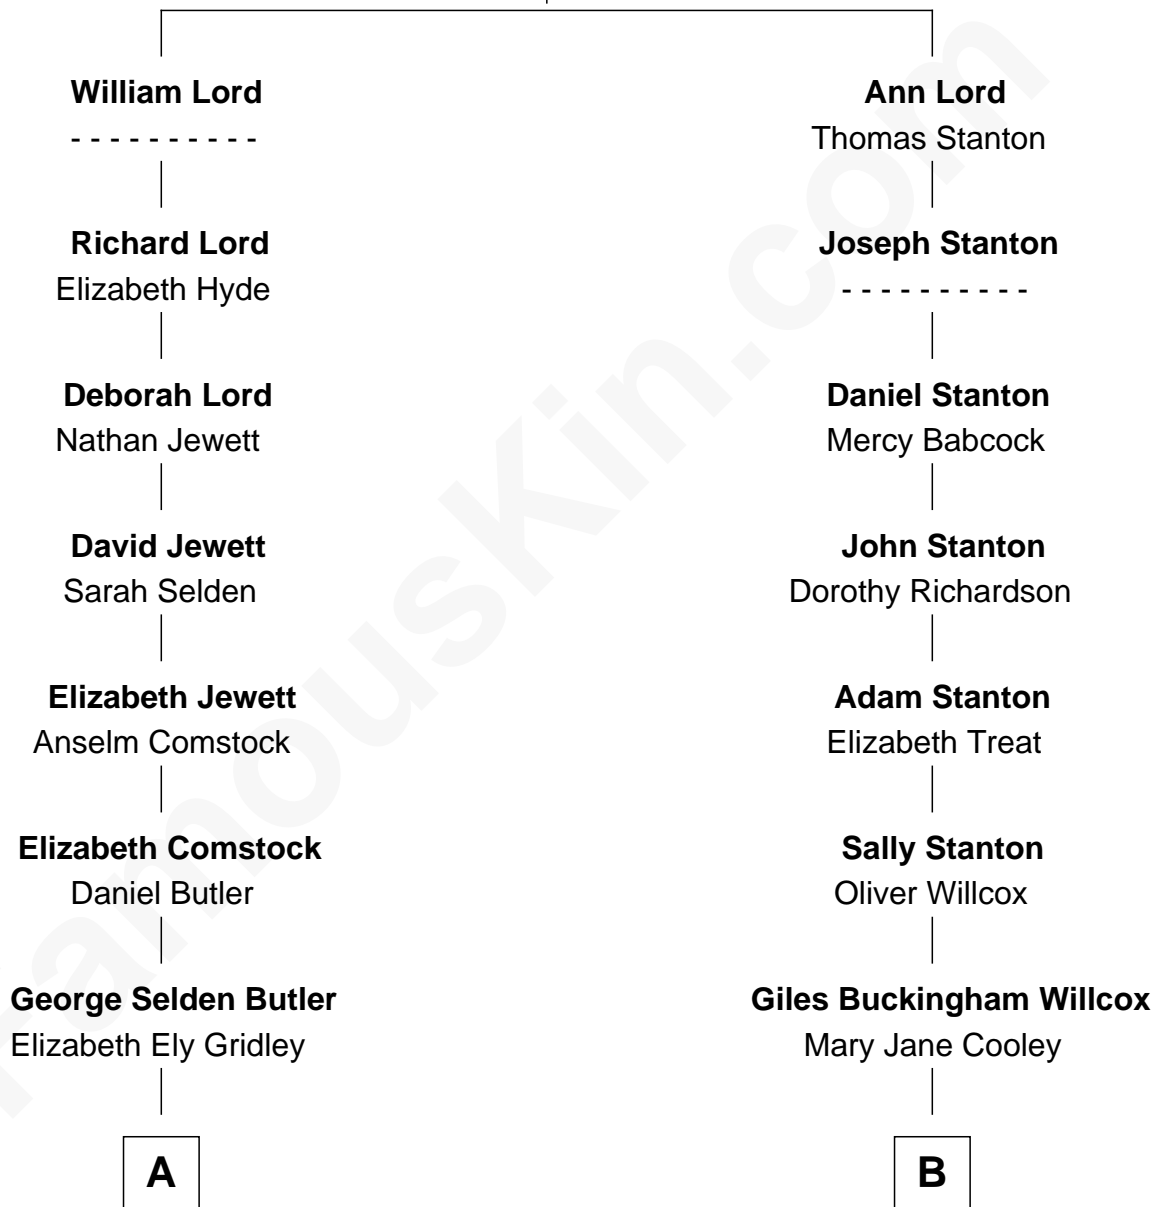

# FamousKin.com Relationship Chart of

**Gerald Ford**

*38th U.S. President*

10th cousin of

**Andrew Shue**

*TV Actor*

**Thomas Lord**

Dorothy Bird

**A**

**Amy Gridley Butler**  
George Manney Ayer

**Adele Augusta Ayer**  
Levi Addison Gardner

**Dorothy Ayer Gardner**  
Leslie Lynch King

**Gerald Ford**  
*38th U.S. President*

**B**

**Harriet Grace Brewster Willcox**  
Alexander Hunter Gunn

**Mary Brewster Gunn**  
Adoniram Judson Wells

**Anne Brewster Wells**  
James William Shue

**Andrew Shue**  
*TV Actor*