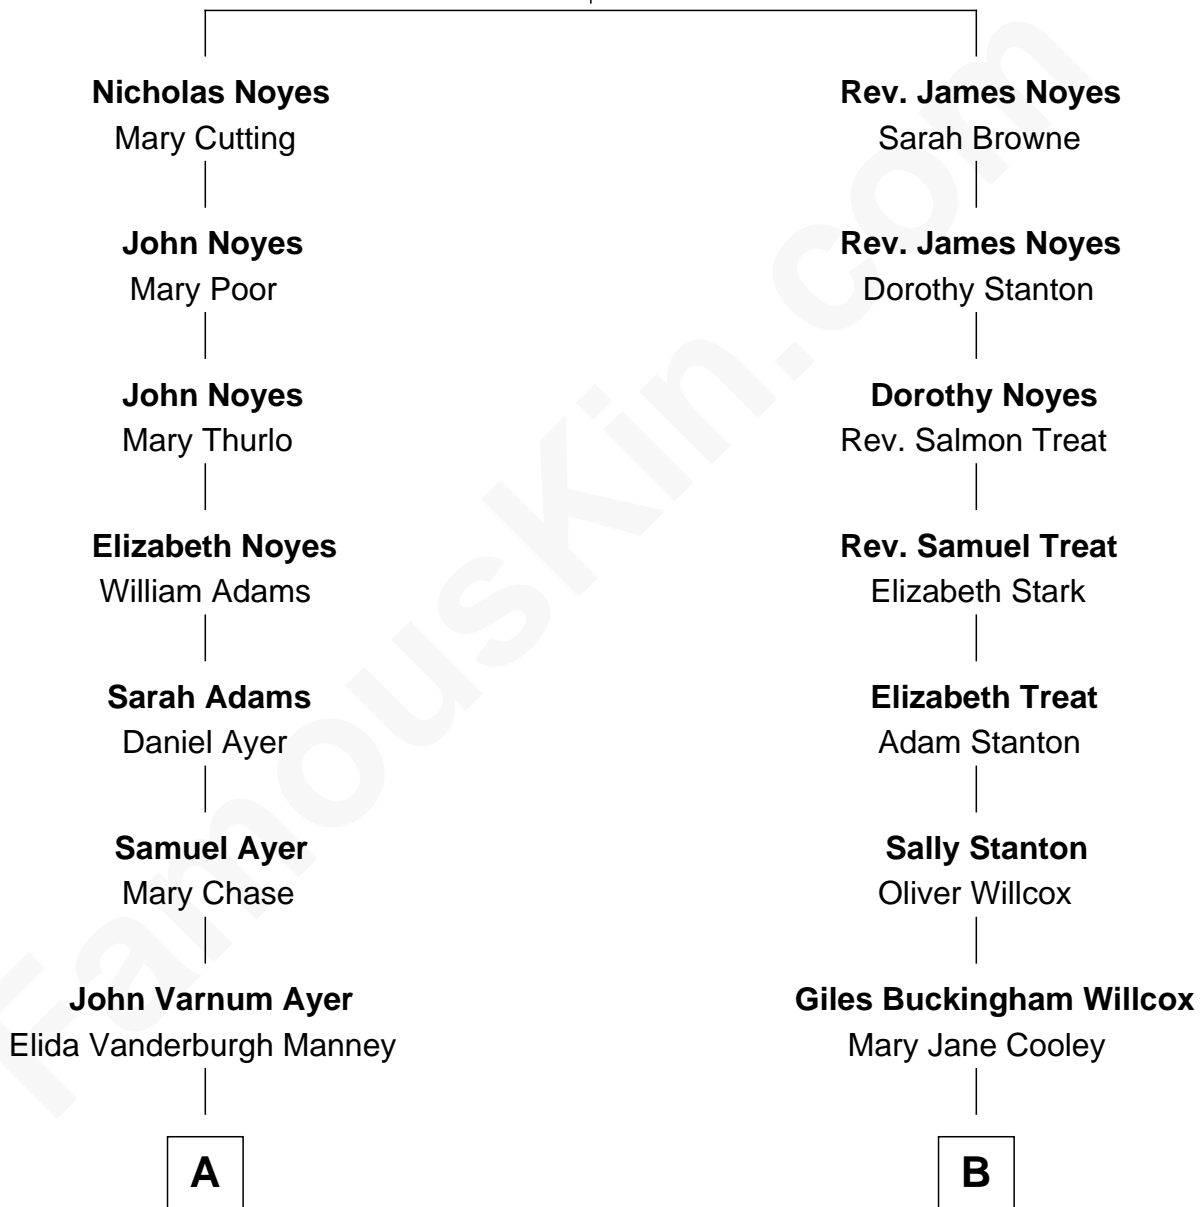

FamousKin.com Relationship Chart of

Gerald Ford
38th U.S. President

10th cousin of

Andrew Shue
TV Actor

Rev. William Noyes
Ann Parker

Andrew Shue photo by [Alan Light](#) [\(CC BY 2.0\)](#)