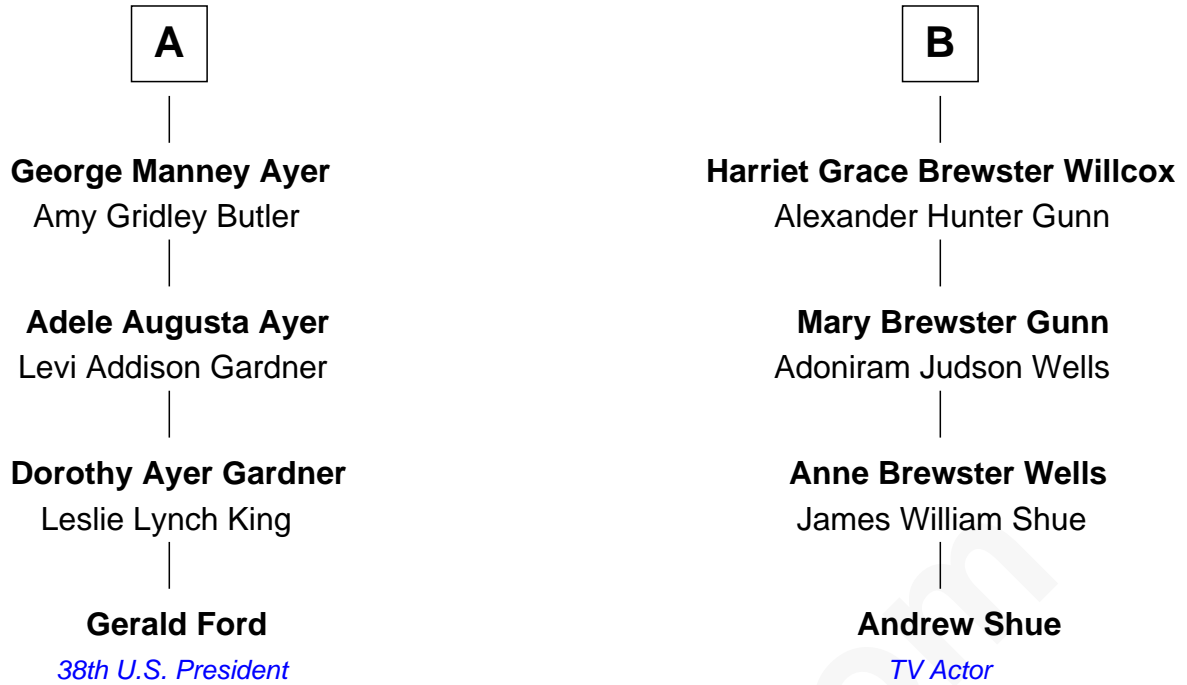

FamousKin.com Relationship Chart of

Gerald Ford
38th U.S. President

10th cousin of

Andrew Shue
TV Actor

Rev. William Noyes
Ann Parker

Andrew Shue photo by [Alan Light](#) [\(CC BY 2.0\)](#)