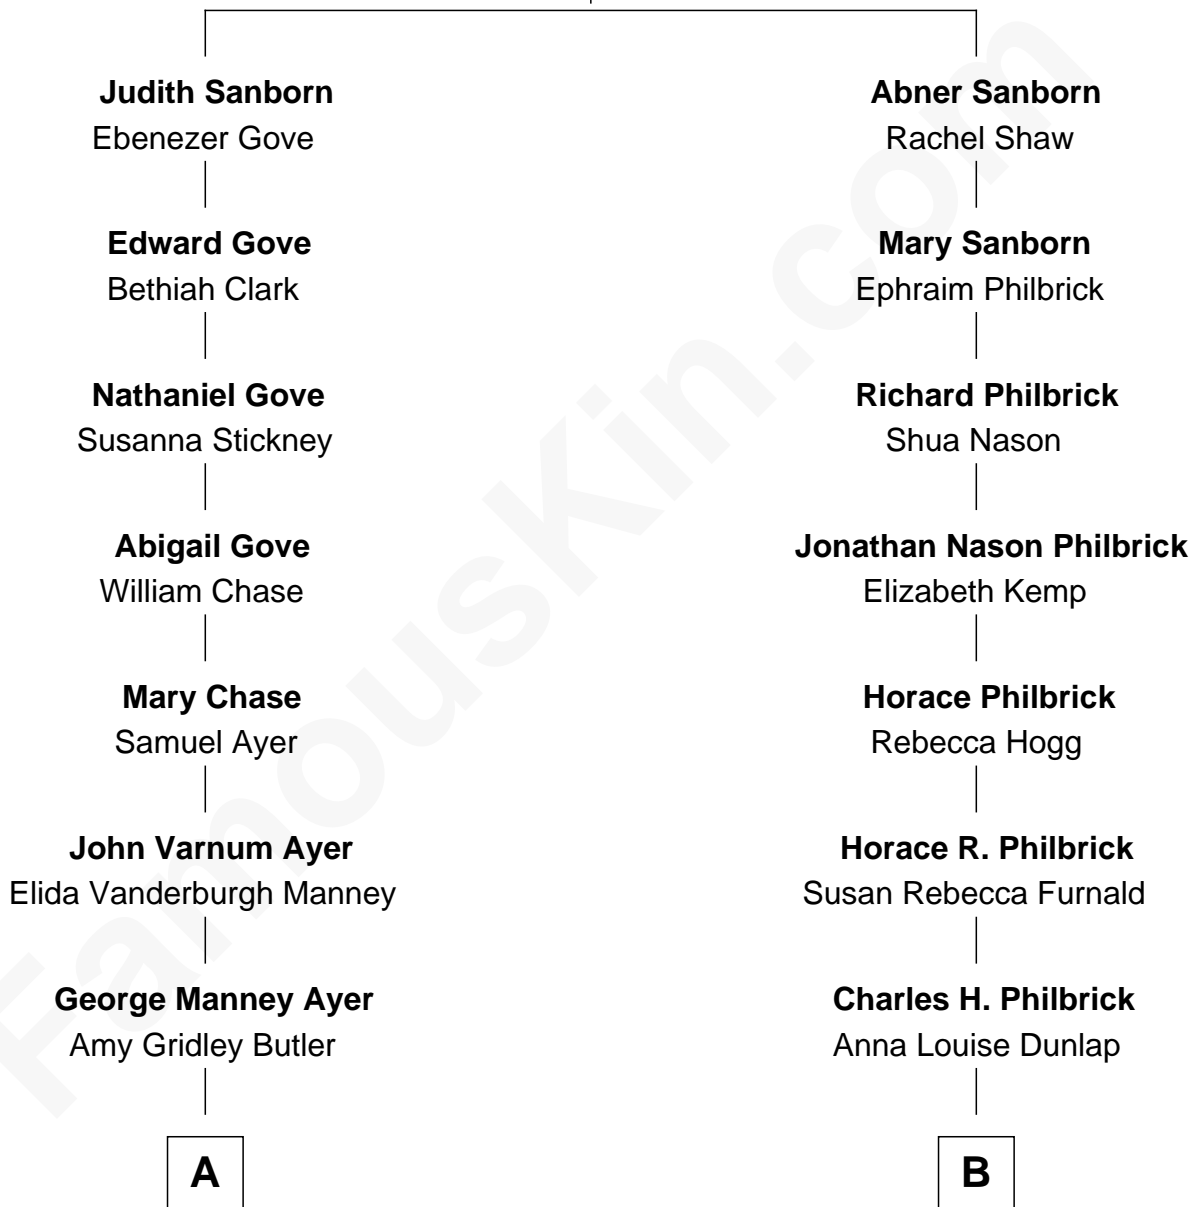

FamousKin.com Relationship Chart of

Gerald Ford

38th U.S. President

9th cousin of

Nathaniel Philbrick

Author of In the Heart of the Sea

John Sanborn

Judith Coffin

A

Adele Augusta Ayer
Levi Addison Gardner

Dorothy Ayer Gardner
Leslie Lynch King

Gerald Ford
38th U.S. President

B

Clarence Horace Philbrick
Mary Fredrika Koopman

Thomas L. Philbrick
Marianne Dennis

Nathaniel Philbrick
Author, In the Heart of the Sea