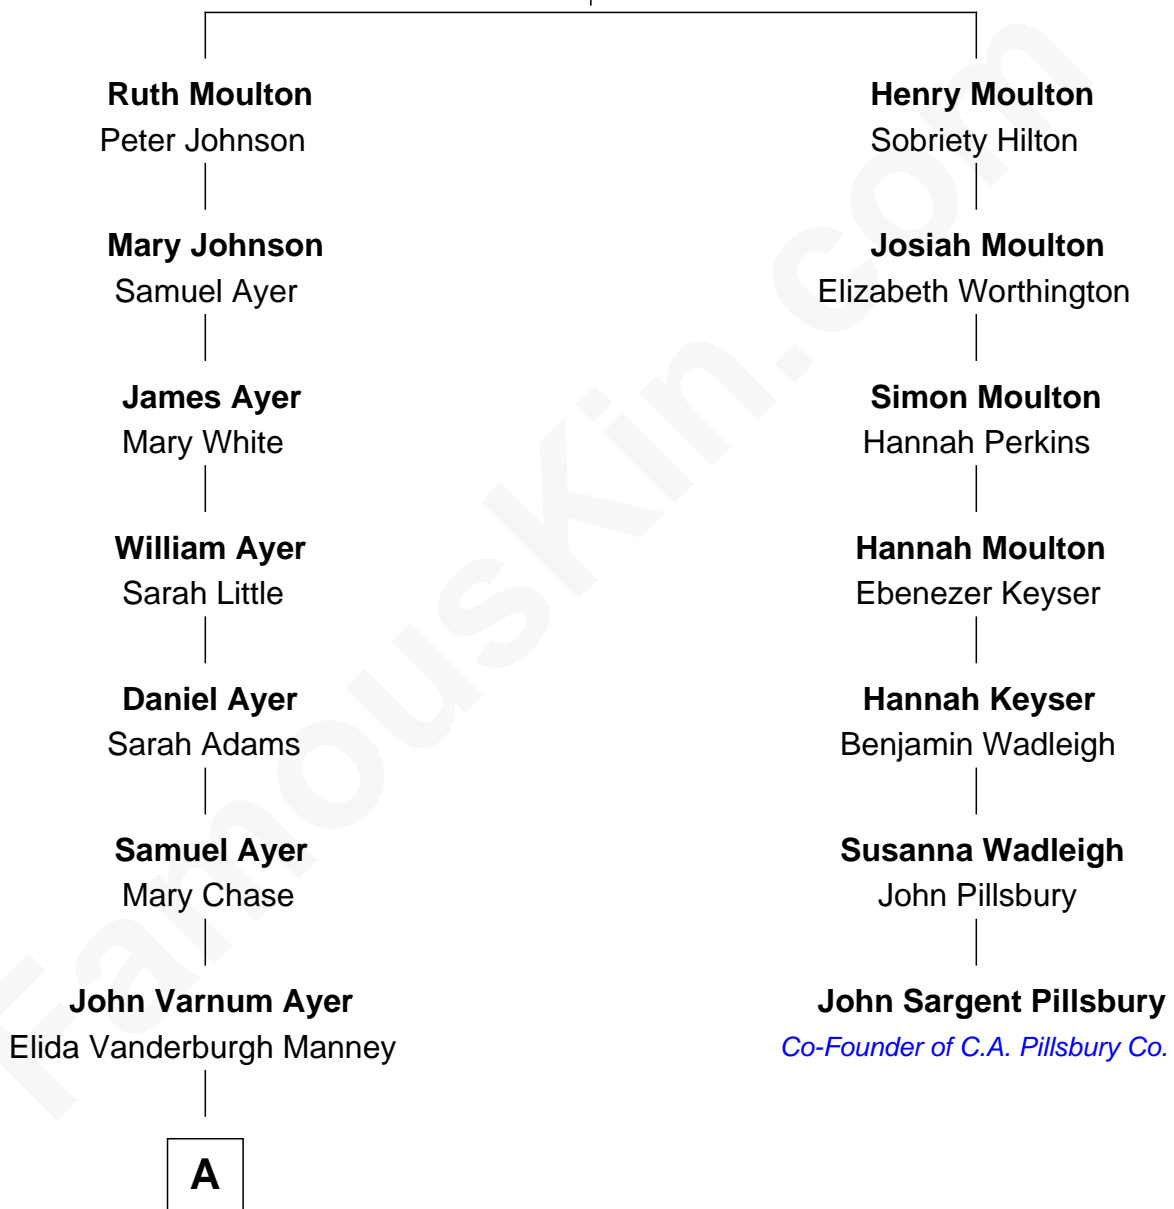

# FamousKin.com Relationship Chart of

**Gerald Ford**

*38th U.S. President*

6th cousin 4 times removed of

**John Sargent Pillsbury**

*Co-Founder of C.A. Pillsbury Co.*

**John Moulton**

Anne Greene

**A**

George Manney Ayer

Amy Gridley Butler

Adele Augusta Ayer

Levi Addison Gardner

Dorothy Ayer Gardner

Leslie Lynch King

**Gerald Ford**

*38th U.S. President*

FamousKin.com