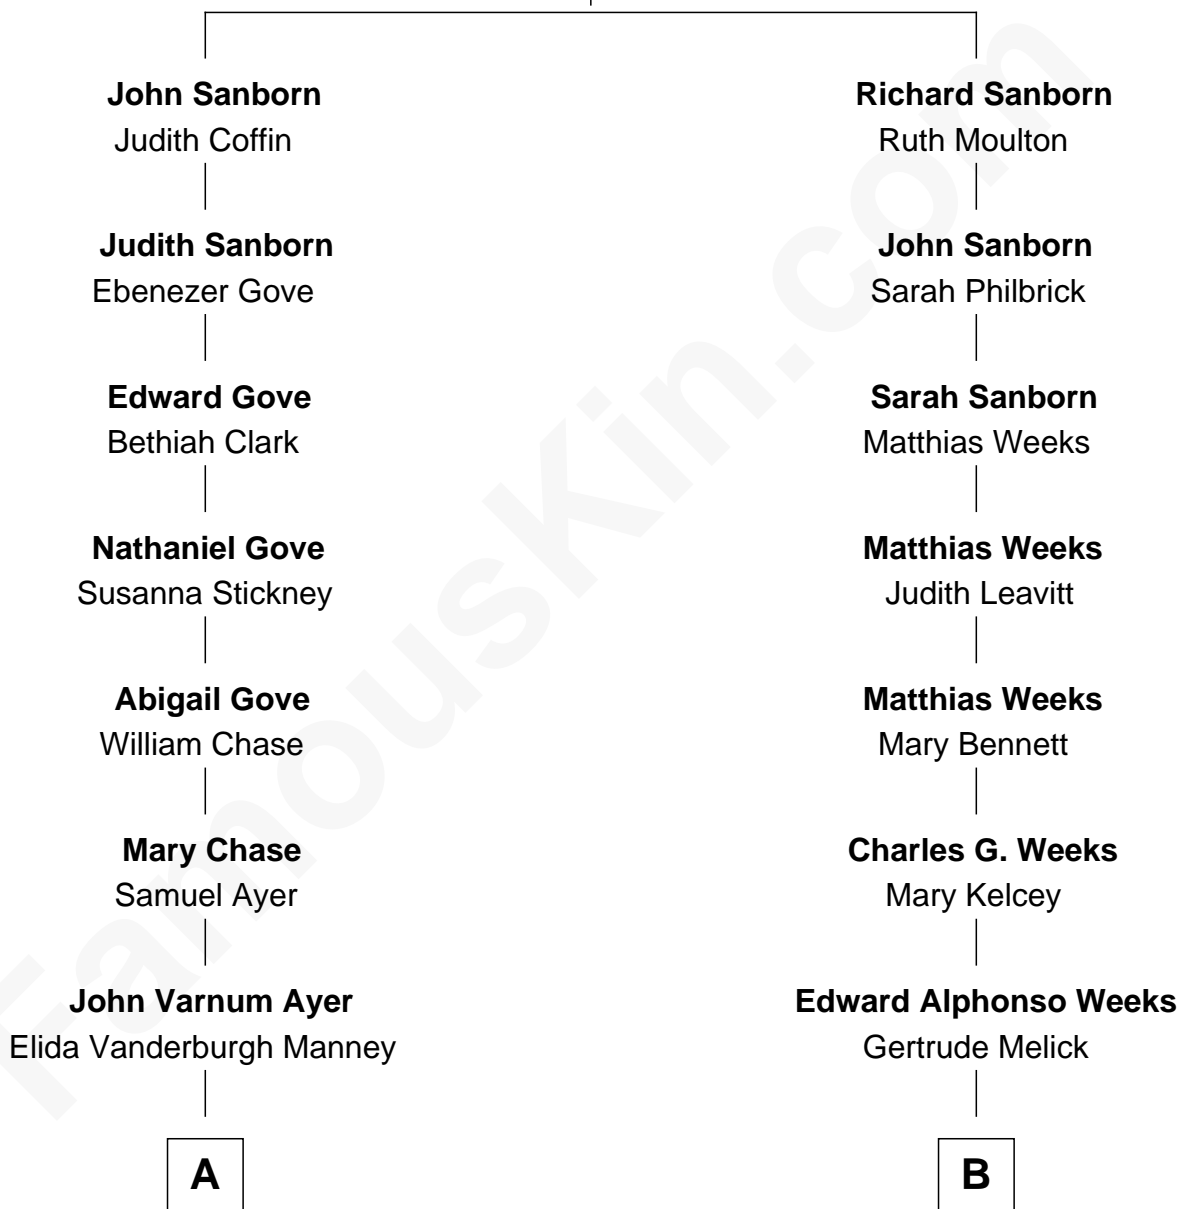

FamousKin.com Relationship Chart of

Gerald Ford

38th U.S. President

10th cousin of

Kelsey Grammer

TV and Movie Actor

John Sanborn

Mary Tuck

Kelsey Grammer photo by [U.S. Navy Photographer's Mate 2nd Class Valerie S. Guffey](#)