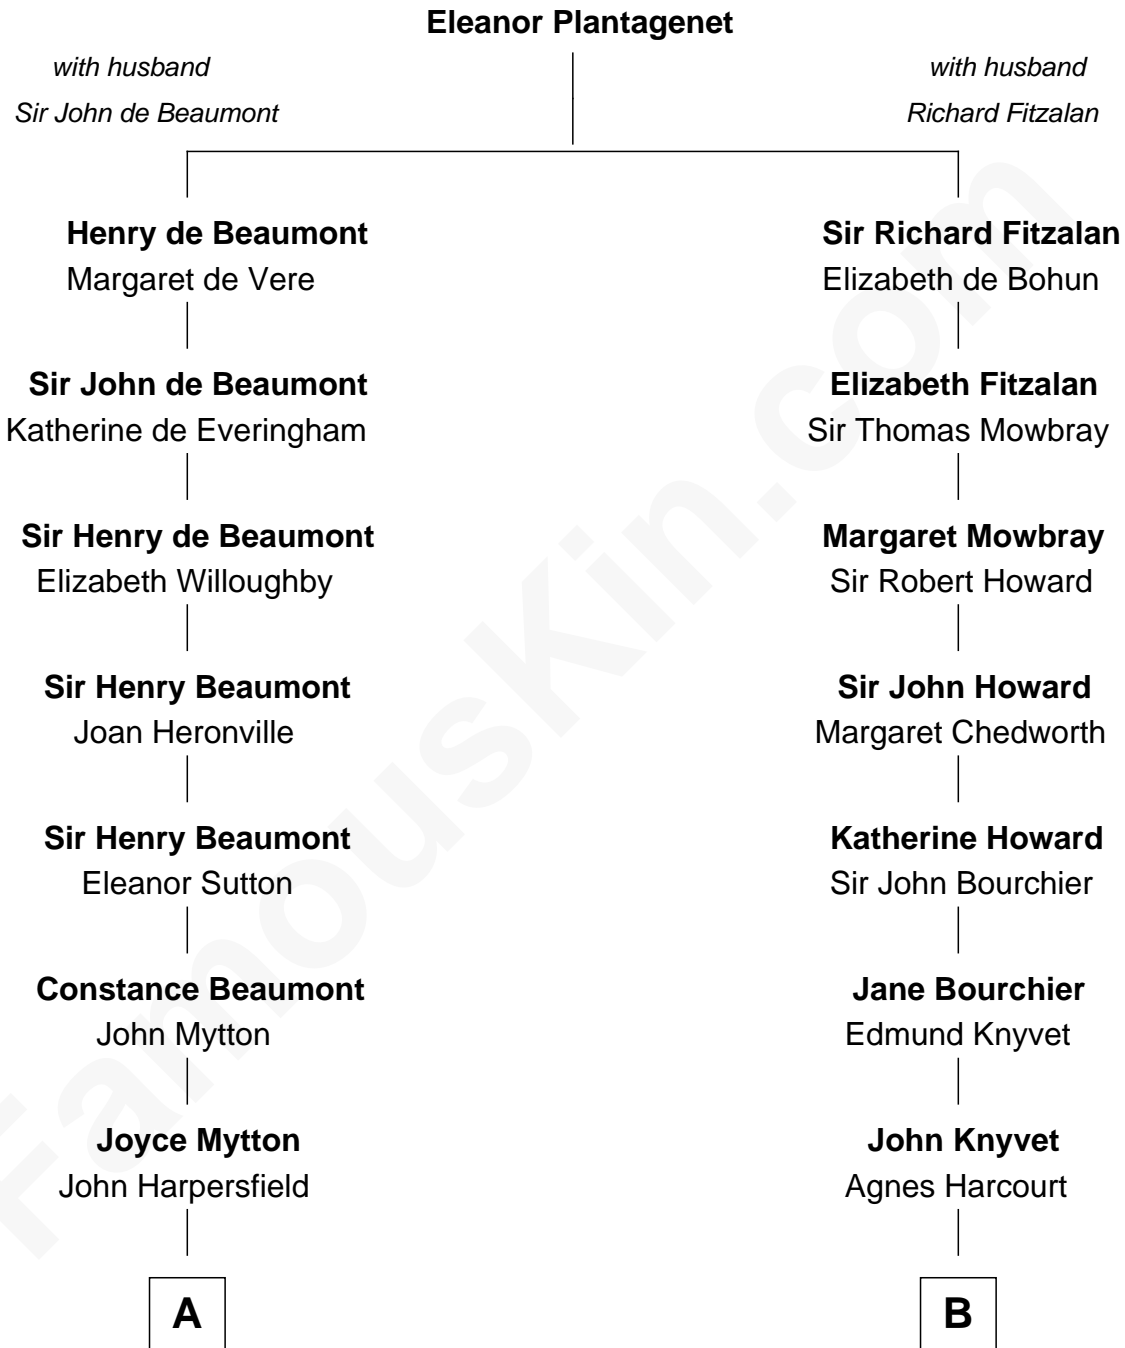

FamousKin.com Relationship Chart of

Gerald Ford

38th U.S. President

21st cousin of

Carly Fiorina

CEO of Hewlett-Packard

C

George Selden Butler
Elizabeth Ely Gridley

Amy Gridley Butler
George Manney Ayer

Adele Augusta Ayer
Levi Addison Gardner

Dorothy Ayer Gardner
Leslie Lynch King

Gerald Ford
38th U.S. President

D

Margaret Isabella Walker
Heinrich Weber

John Walker Weber
Maude Graves