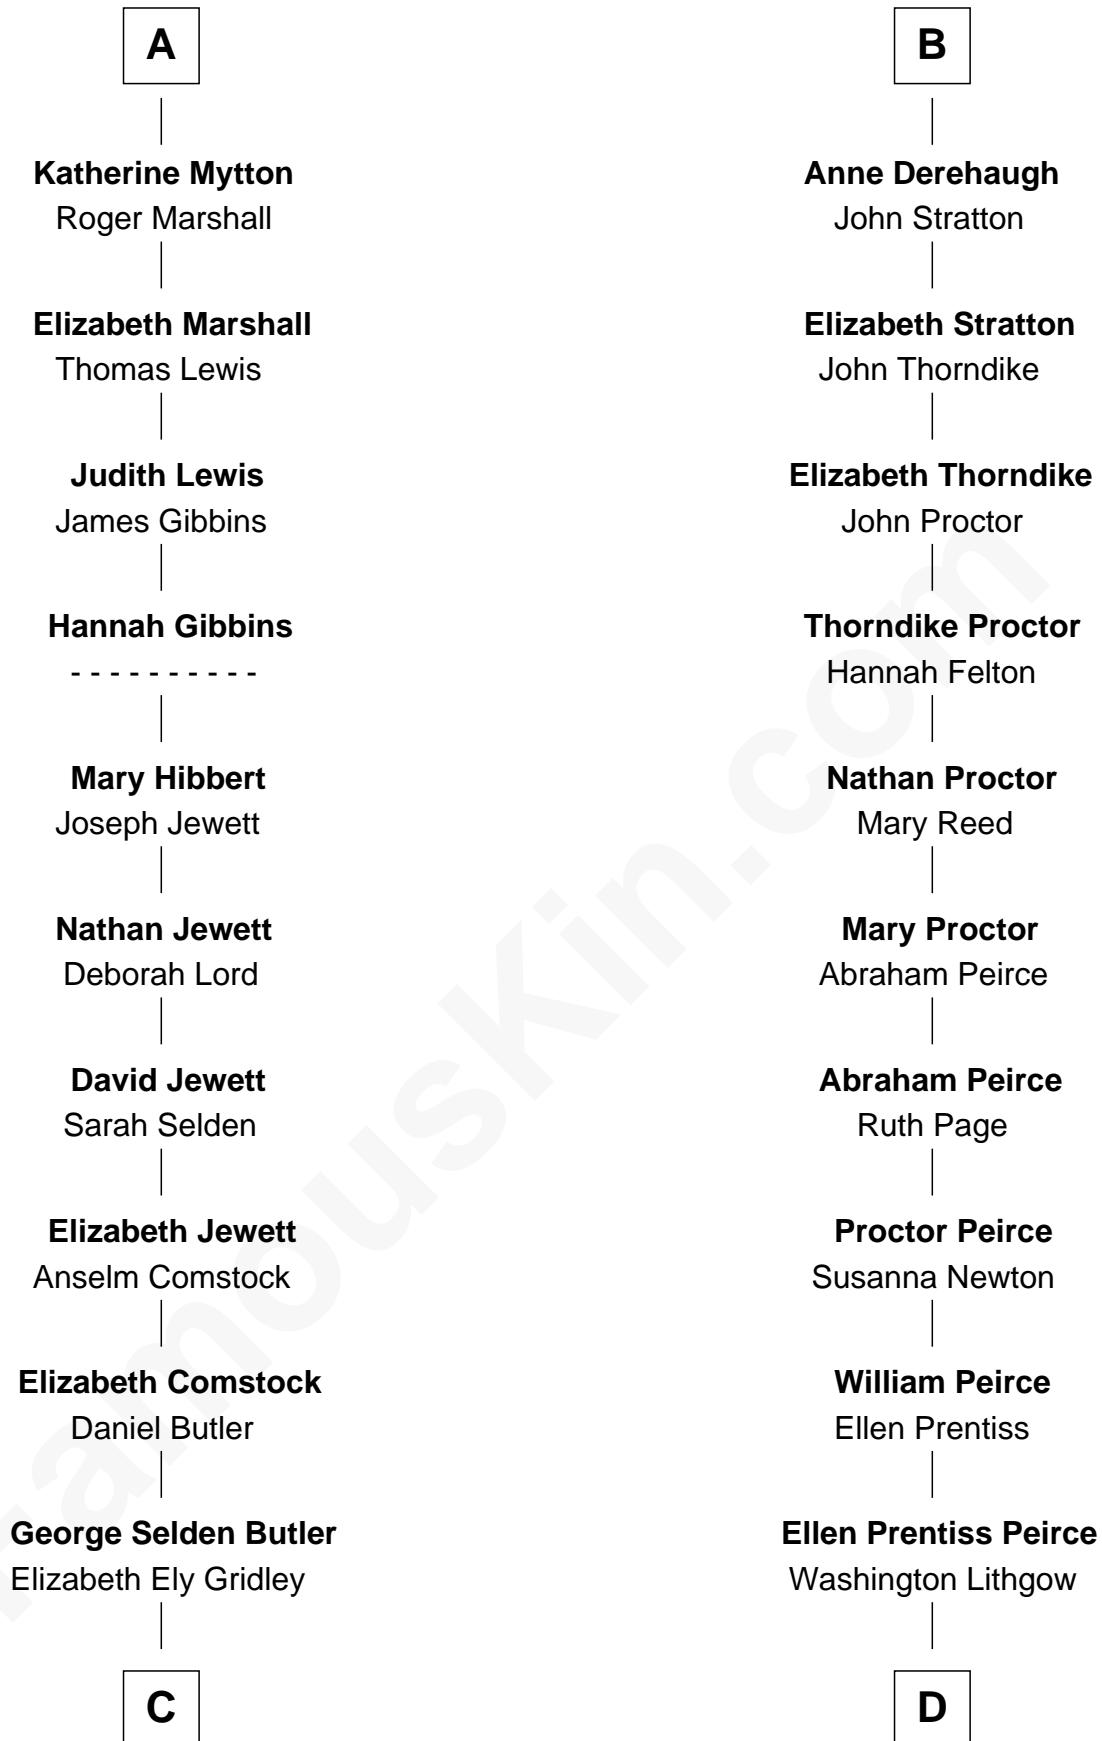

FamousKin.com Relationship Chart of

Gerald Ford

38th U.S. President

19th cousin 1 time removed of

John Lithgow

Stage, TV, and Movie Actor

Sir Philip le Despencer

Elizabeth - - - - -

Elizabeth de Tibetot

Margery Despencer

Sir Roger Wentworth

Henry Wentworth

Elizabeth Howard

Margery Wentworth

Sir William Waldegrave

Dorothy Waldegrave

Sir John Spring

Frances Spring

Edmund Wright

Mary Wright

William Derehaugh

B

C

Amy Gridley Butler
George Manney Ayer

Adele Augusta Ayer
Levi Addison Gardner

Dorothy Ayer Gardner
Leslie Lynch King

Gerald Ford
38th U.S. President

D

Arthur Washington Lithgow
Ina Berenice Robinson

Arthur Washington Lithgow
Sarah Jane Price

John Lithgow
Stage, TV, and Movie Actor