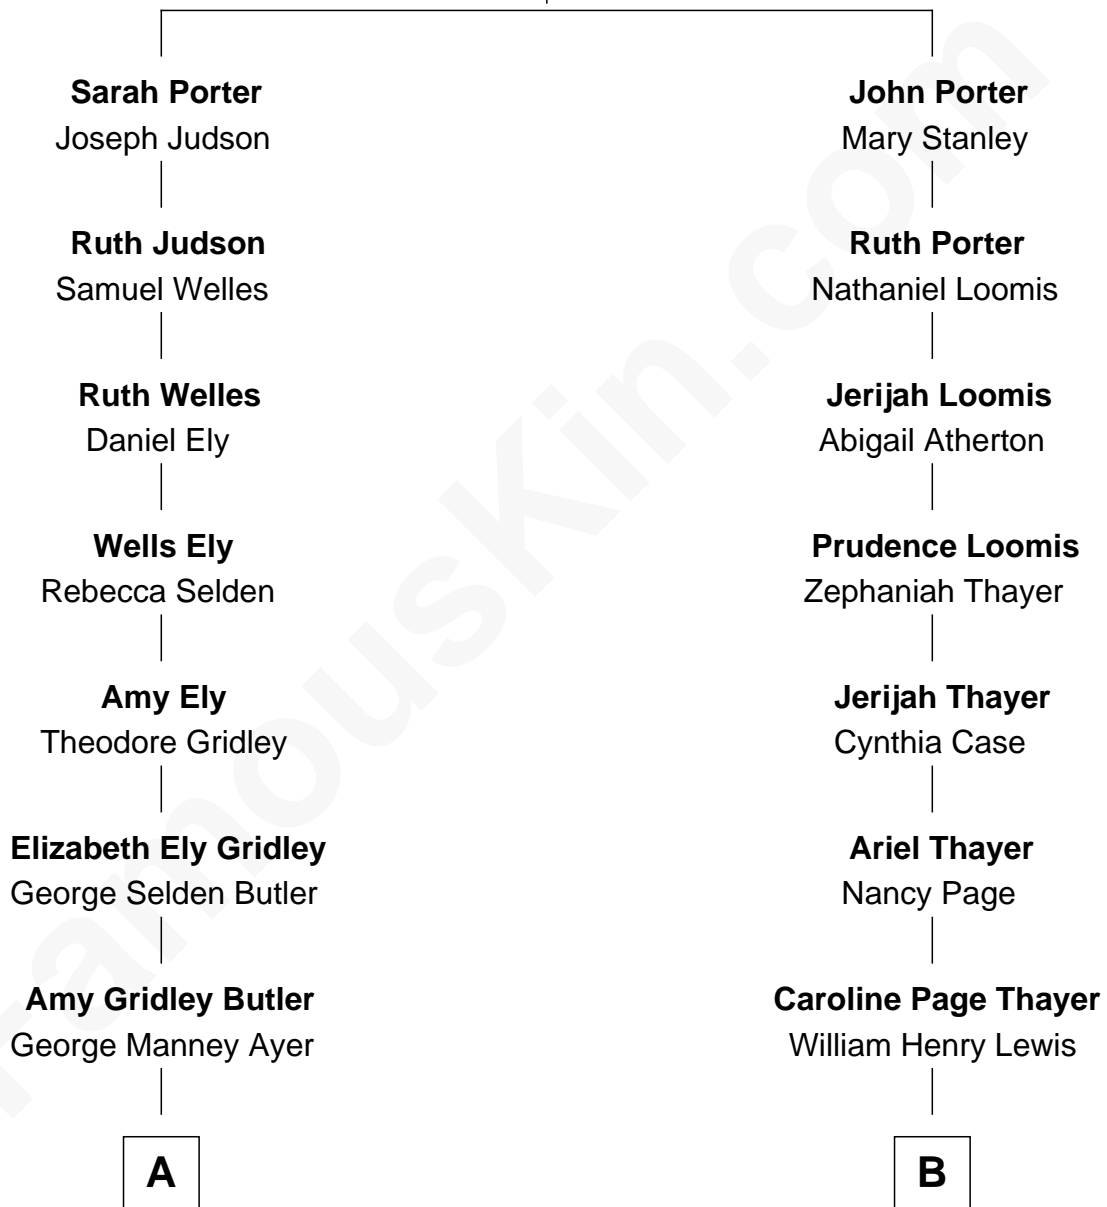

FamousKin.com Relationship Chart of

Gerald Ford

38th U.S. President

9th cousin 1 time removed of

David Hyde Pierce

Stage, TV, and Movie Actor

John Porter

Anna White

A

Adele Augusta Ayer
Levi Addison Gardner

Dorothy Ayer Gardner
Leslie Lynch King

Gerald Ford
38th U.S. President

B

Mary Annie Lewis
George W. Hyde

Helen E. Hyde
Arthur J. Pierce

George Hyde Pierce
Laura Marie Hughes