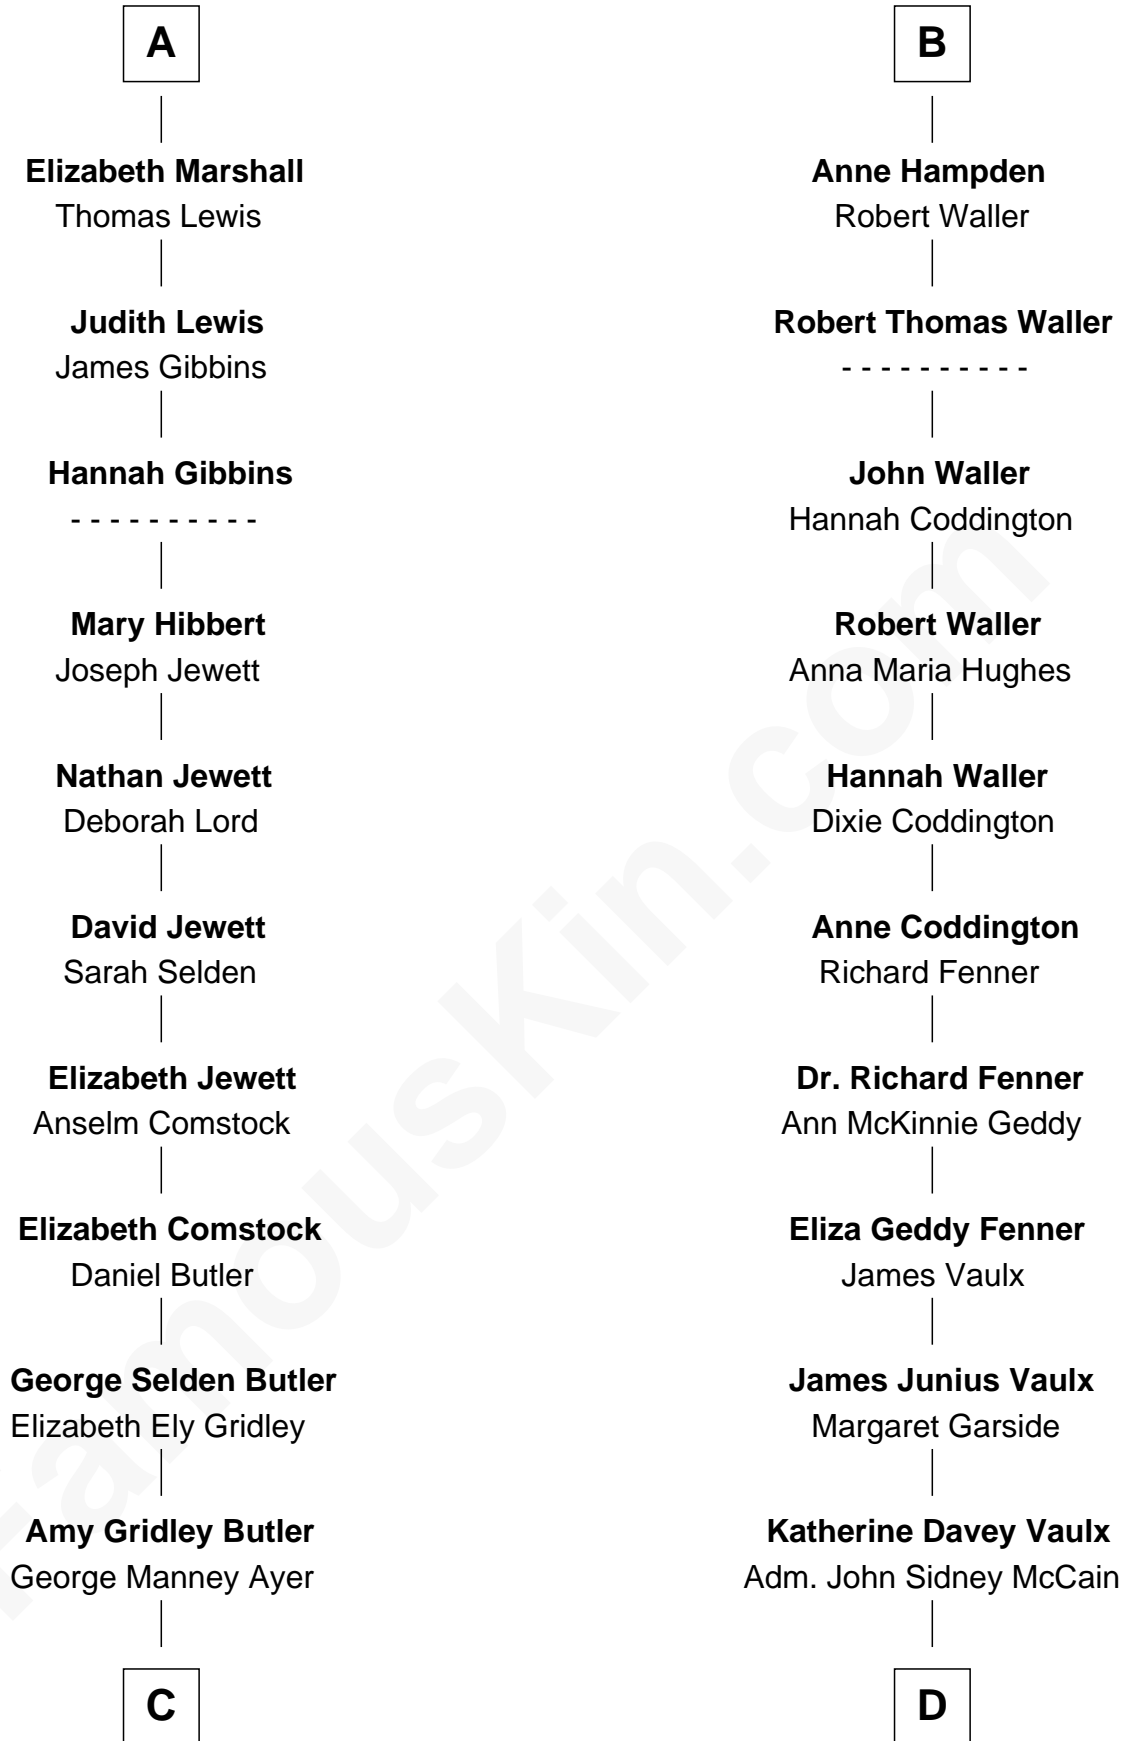

FamousKin.com Relationship Chart of

Gerald Ford

38th U.S. President

18th cousin 1 time removed of

John McCain

U.S. Senator from Arizona

Sir Walter Blount

Sancha de Ayala

Margaret de Gresley

Sanchia Blount

Edward Langford

Alice Langford

John Stradling

Anne Stradling

Sir John Danvers

Anne Danvers

Thomas Lovett

Elizabeth Lovett

Anthony Cave

Anne Cave

Griffith Hampden

B

C

Adele Augusta Ayer
Levi Addison Gardner

Dorothy Ayer Gardner
Leslie Lynch King

Gerald Ford
38th U.S. President

D

Adm. John Sidney McCain
Roberta Wright

John McCain
U.S. Senator from Arizona

FamousKin.com