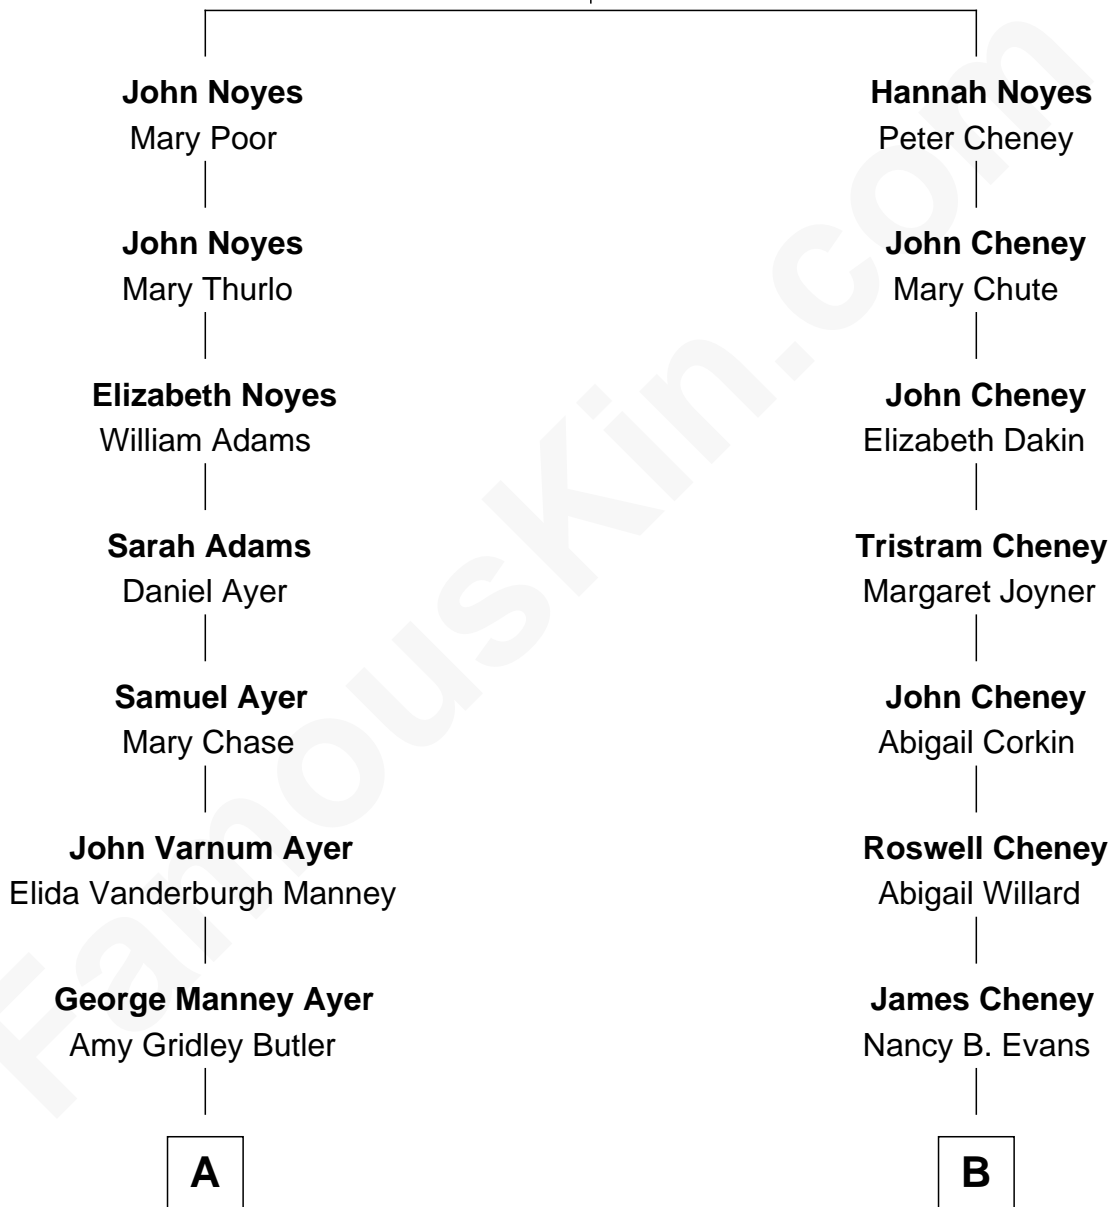

FamousKin.com Relationship Chart of

Gerald Ford

38th U.S. President

9th cousin of

Carole Lombard

Movie Actress

Nicholas Noyes

Mary Cutting

A

Adele Augusta Ayer
Levi Addison Gardner

Dorothy Ayer Gardner
Leslie Lynch King

Gerald Ford
38th U.S. President

B

Alice S. Cheney
Charles S. Knight

Elizabeth Jayne Knight
Frederick Christian Peters

Carole Lombard
Movie Actress