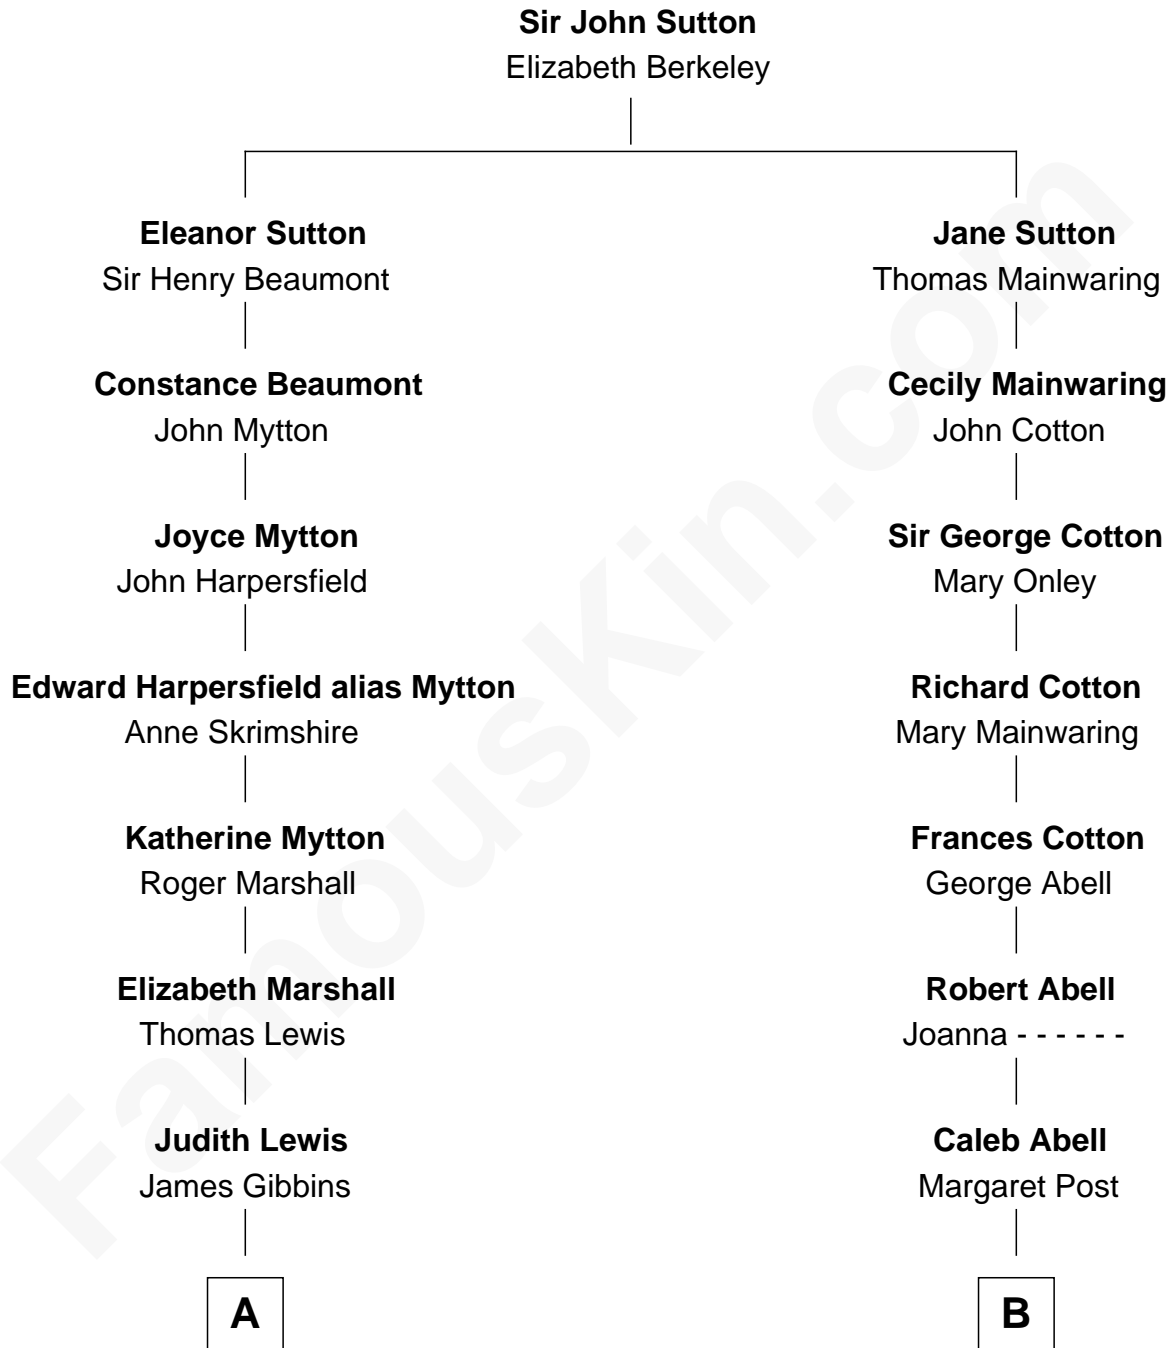

FamousKin.com Relationship Chart of

Gerald Ford

38th U.S. President

15th cousin 2 times removed of

Illeana Douglas

TV and Movie Actress

Illeana Douglas photo by [Lan Bui](#) (CC BY-SA 2.0)