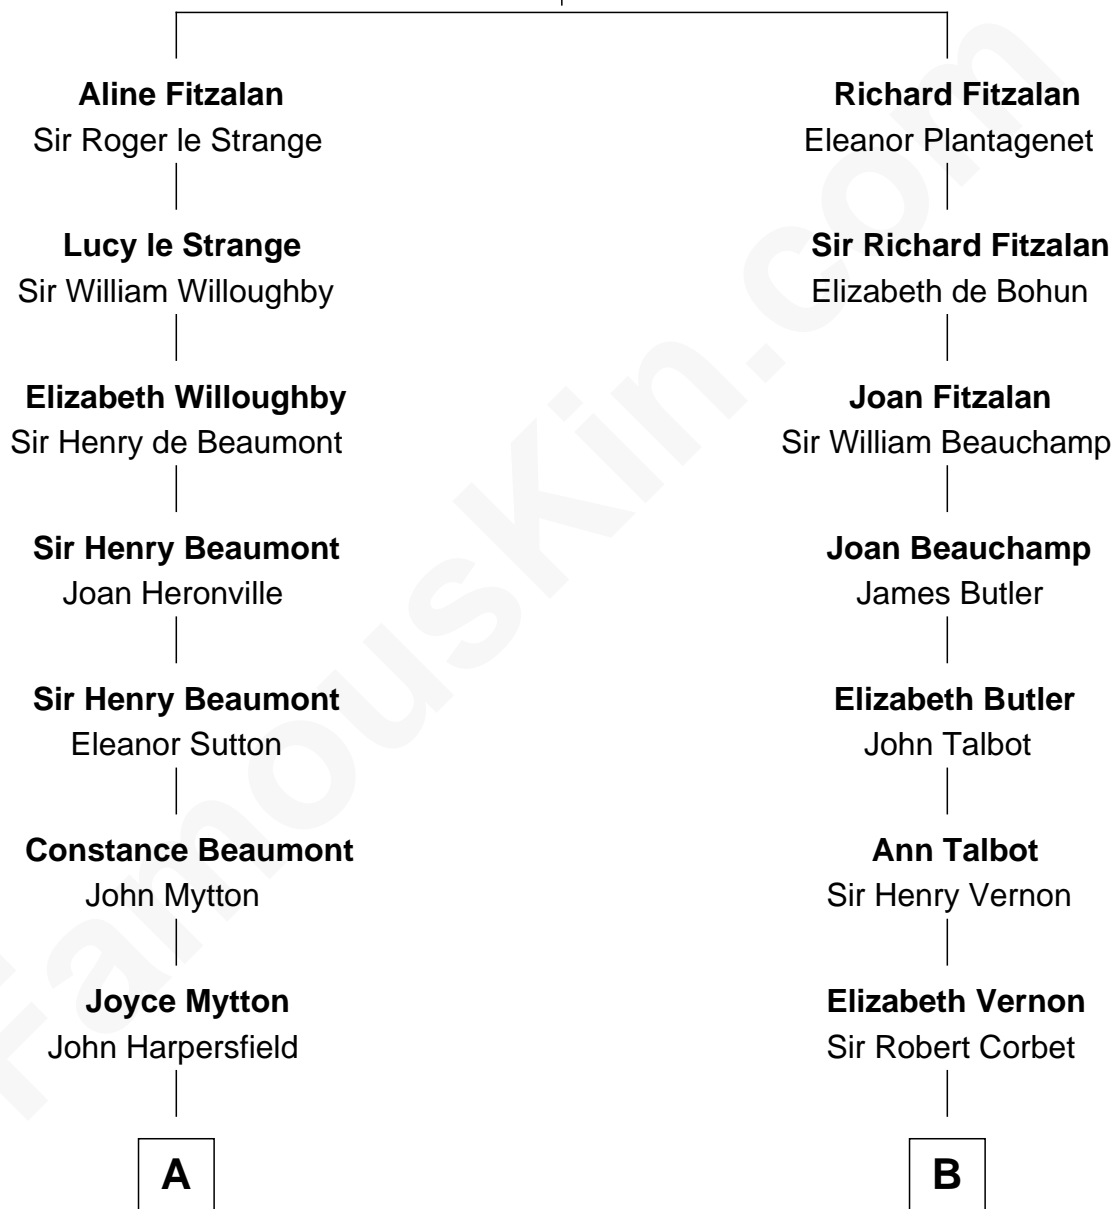

FamousKin.com Relationship Chart of

Gerald Ford

38th U.S. President

21st cousin of

Illeana Douglas

TV and Movie Actress

Edmund Fitzalan

Alice de Warenne

C

George Selden Butler
Elizabeth Ely Gridley

Amy Gridley Butler
George Manney Ayer

Adele Augusta Ayer
Levi Addison Gardner

Dorothy Ayer Gardner
Leslie Lynch King

Gerald Ford
38th U.S. President

D

Emma Jane Douglas
Col. George Taliaferro Shackelford