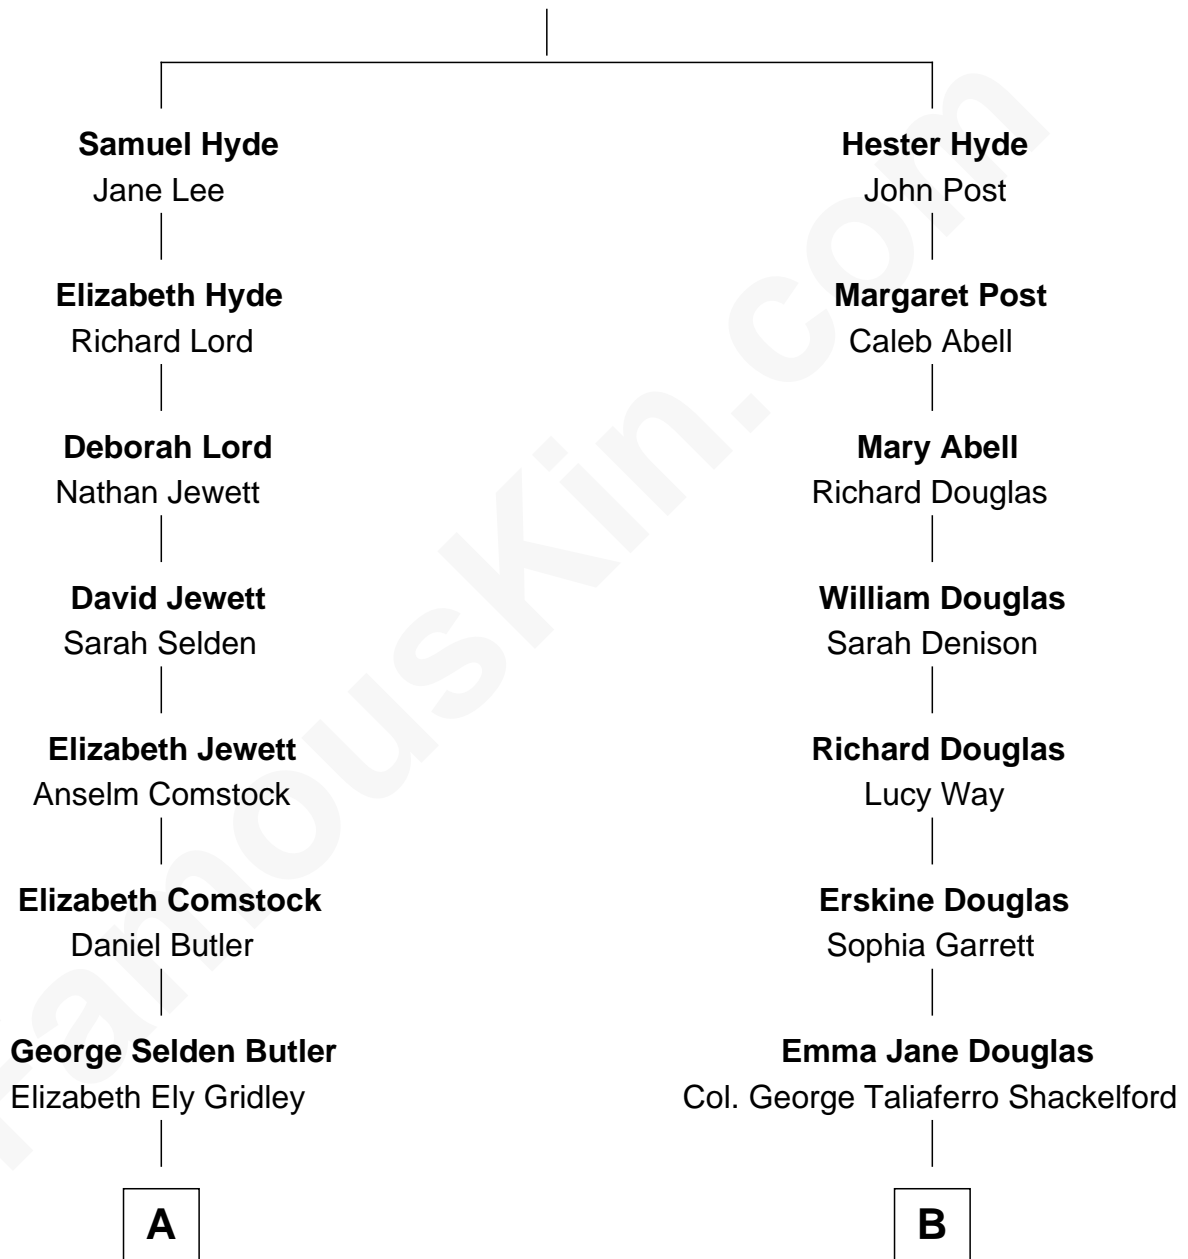

FamousKin.com Relationship Chart of

Gerald Ford

38th U.S. President

10th cousin of

Illeana Douglas

TV and Movie Actress

William Hyde

A

Amy Gridley Butler
George Manney Ayer

Adele Augusta Ayer
Levi Addison Gardner

Dorothy Ayer Gardner
Leslie Lynch King

Gerald Ford
38th U.S. President

B

Lena Priscilla Shackelford
Edouard Gregory Hesselberg

Melvyn Edouard Hesselberg
Rosalind Hightower