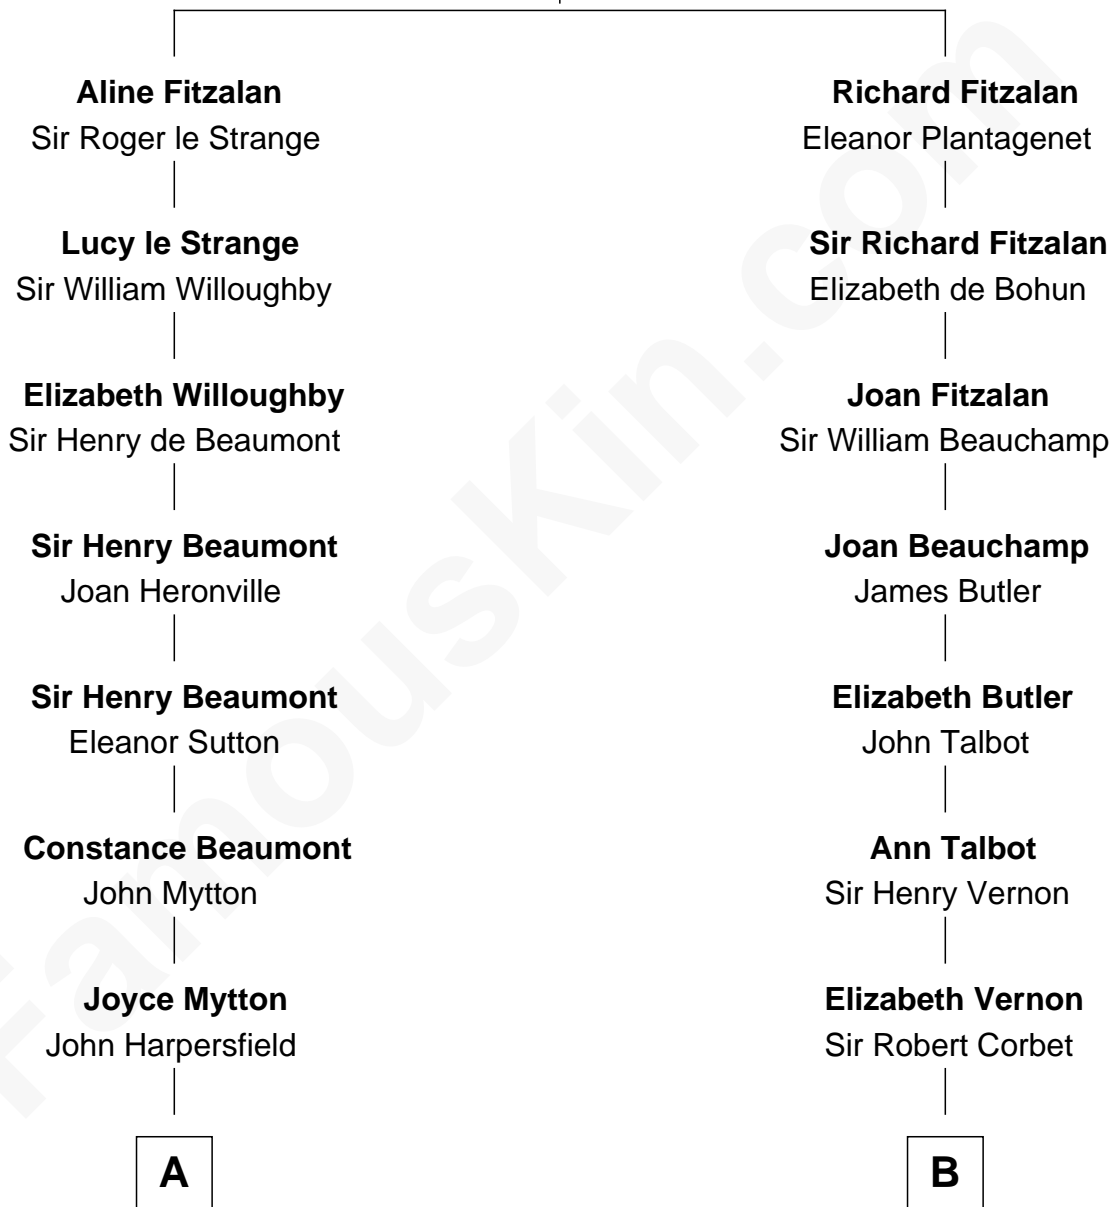

FamousKin.com Relationship Chart of

Gerald Ford

38th U.S. President

19th cousin 2 times removed of

Melvyn Douglas

Movie Actor

Edmund Fitzalan

Alice de Warenne

C

George Selden Butler
Elizabeth Ely Gridley

Amy Gridley Butler
George Manney Ayer

Adele Augusta Ayer
Levi Addison Gardner

Dorothy Ayer Gardner
Leslie Lynch King

Gerald Ford
38th U.S. President

D

Emma Jane Douglas
Col. George Taliaferro Shackelford

Lena Priscilla Shackelford
Edouard Gregory Hesselberg

Melvyn Douglas
Movie Actor

FamousKin.com