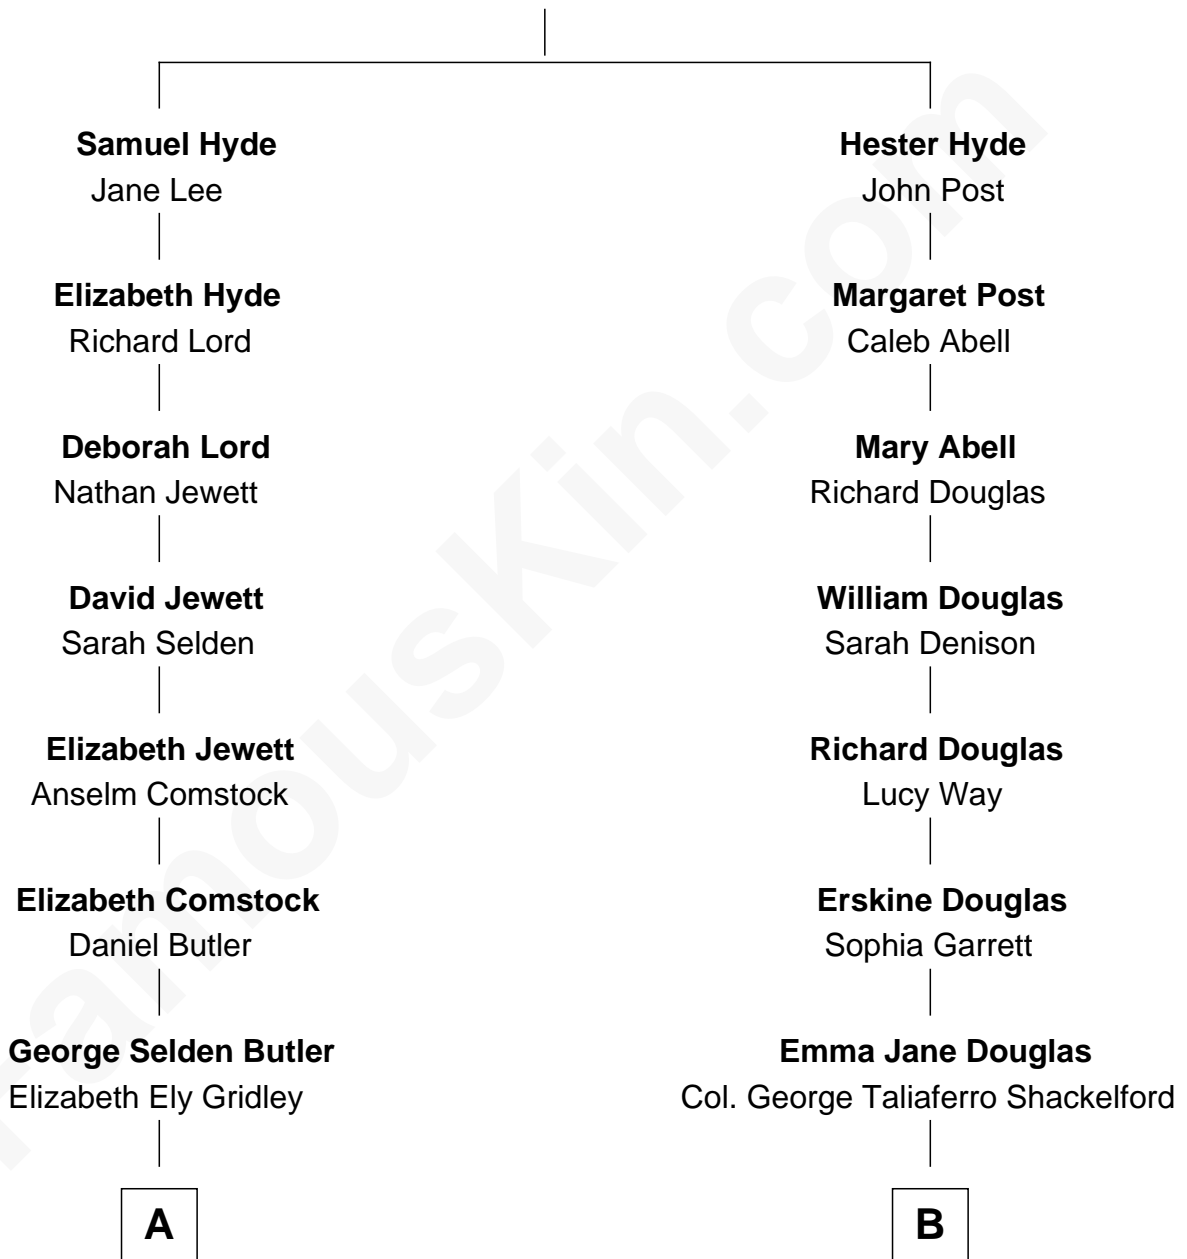

# FamousKin.com Relationship Chart of

**Gerald Ford**

*38th U.S. President*

8th cousin 2 times removed of

**Melvyn Douglas**

*Movie Actor*

**William Hyde**

FamousKin.com