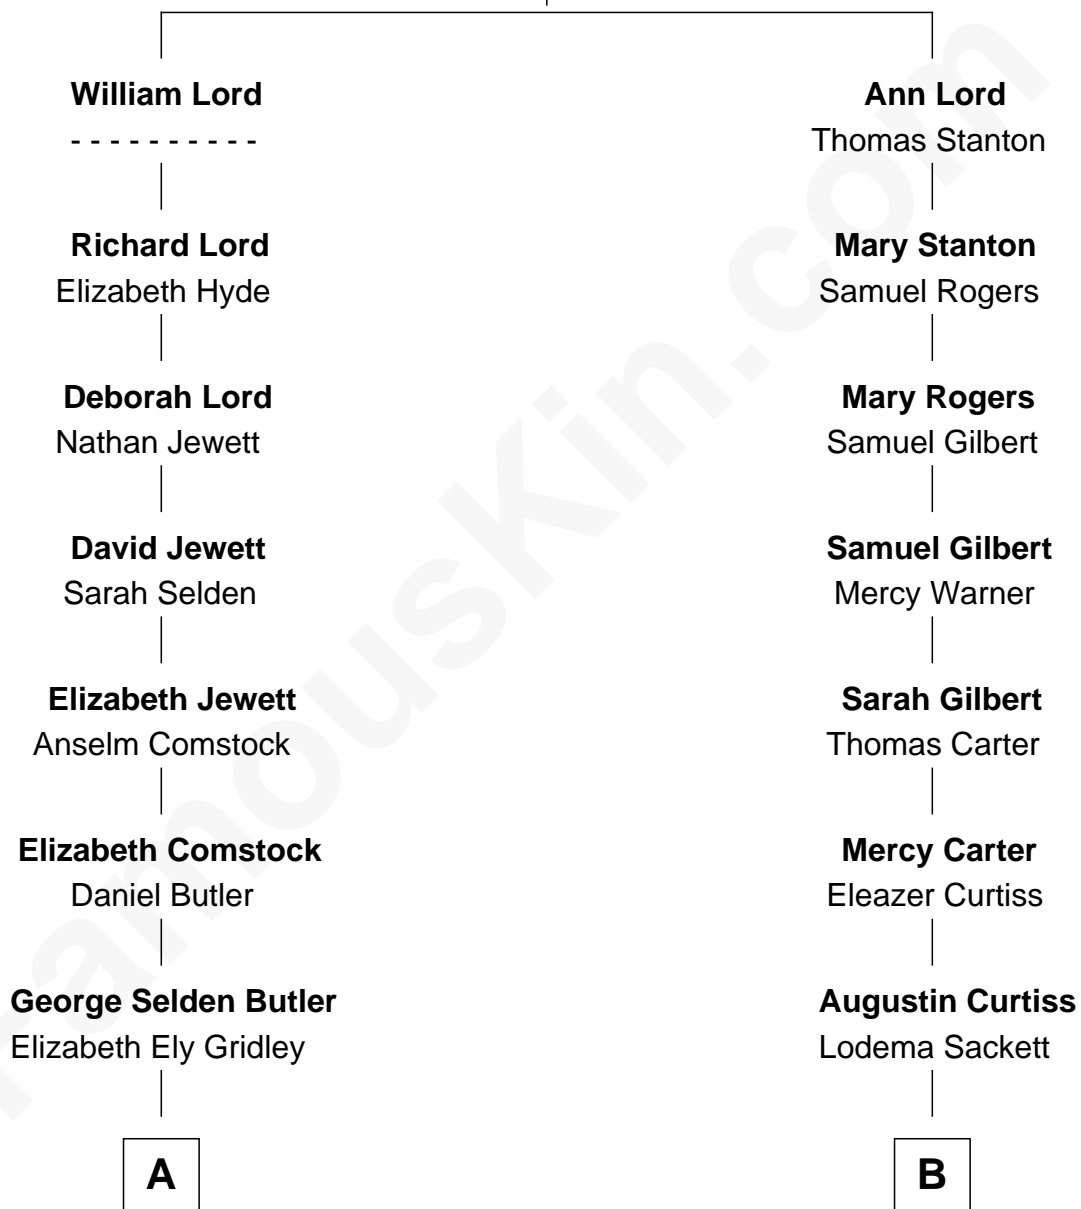

# FamousKin.com Relationship Chart of

**Gerald Ford**

*38th U.S. President*

10th cousin 3 times removed of

**Sarah Palin**

*9th Governor of Alaska*

**Thomas Lord**

Dorothy Bird

**A**

**Amy Gridley Butler**  
George Manney Ayer

**Adele Augusta Ayer**  
Levi Addison Gardner

**Dorothy Ayer Gardner**  
Leslie Lynch King

**Gerald Ford**  
*38th U.S. President*

**B**

**Homer Curtiss**  
Charity Everett