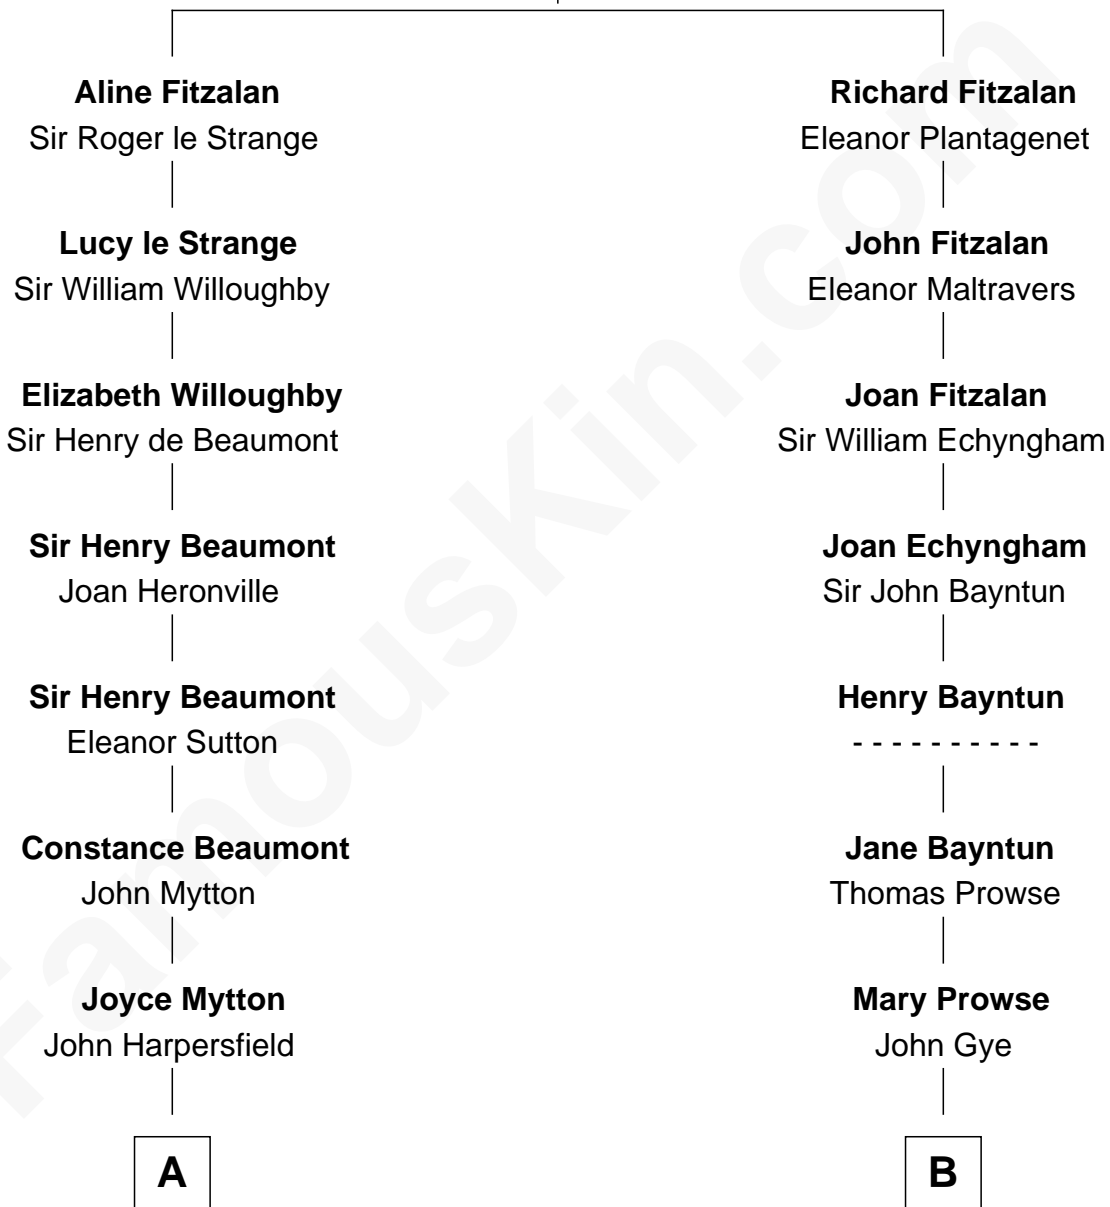

# FamousKin.com Relationship Chart of

**Gerald Ford**

*38th U.S. President*

19th cousin 2 times removed of

**Sarah Palin**

*9th Governor of Alaska*

**Edmund Fitzalan**

Alice de Warenne

**C**

**George Selden Butler**  
Elizabeth Ely Gridley

**Amy Gridley Butler**  
George Manney Ayer

**Adele Augusta Ayer**  
Levi Addison Gardner

**Dorothy Ayer Gardner**  
Leslie Lynch King

**Gerald Ford**  
*38th U.S. President*

**D**

**Nellie Marie Brandt**  
Charles Francis Heath

**Charles Richard Heath**  
Sarah Sheeran

**Sarah Palin**  
*9th Governor of Alaska*

FamousKin.com