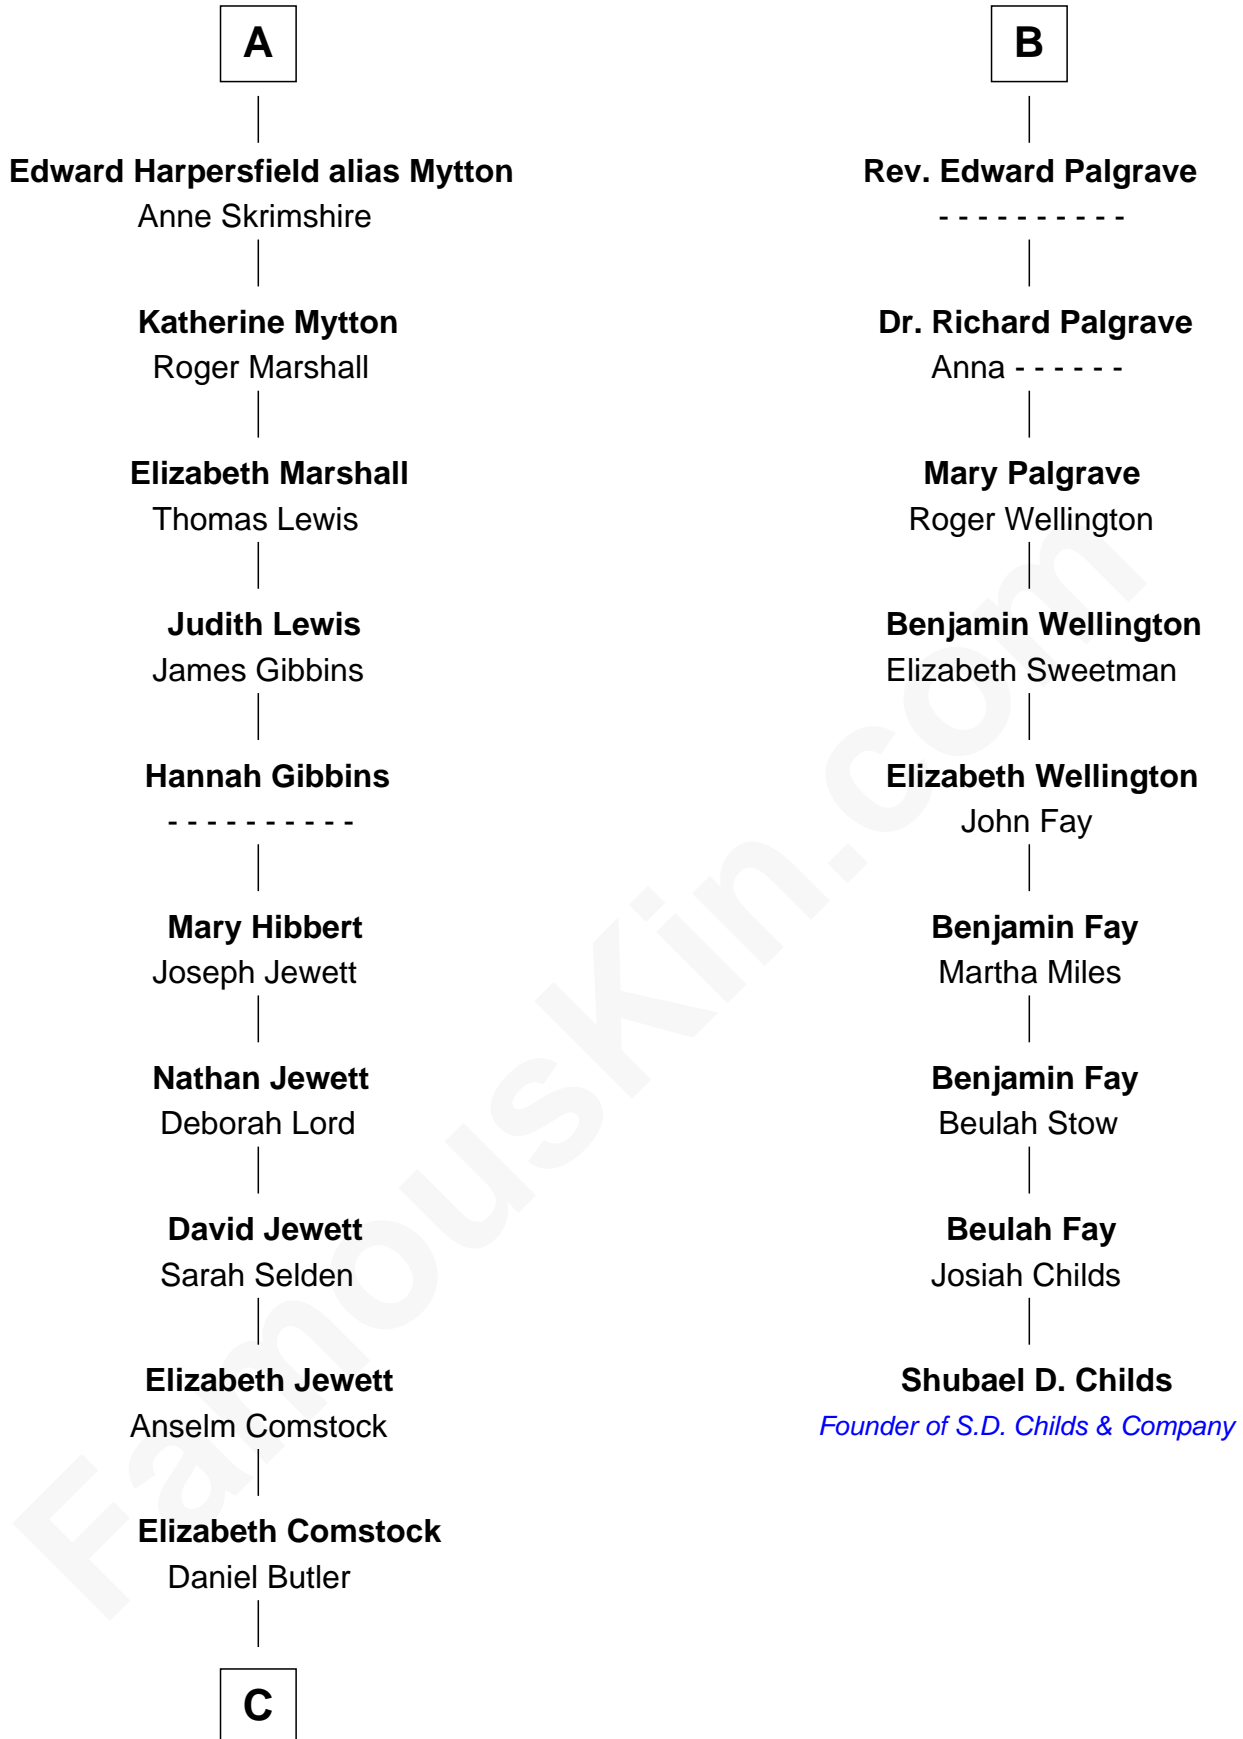

FamousKin.com Relationship Chart of

Gerald Ford

38th U.S. President

15th cousin 6 times removed of

Shubael D. Childs

Founder of S.D. Childs & Company

C

—
George Selden Butler
Elizabeth Ely Gridley

—
Amy Gridley Butler
George Manney Ayer

—
Adele Augusta Ayer
Levi Addison Gardner

—
Dorothy Ayer Gardner
Leslie Lynch King

—
Gerald Ford
38th U.S. President

FamousKin.com