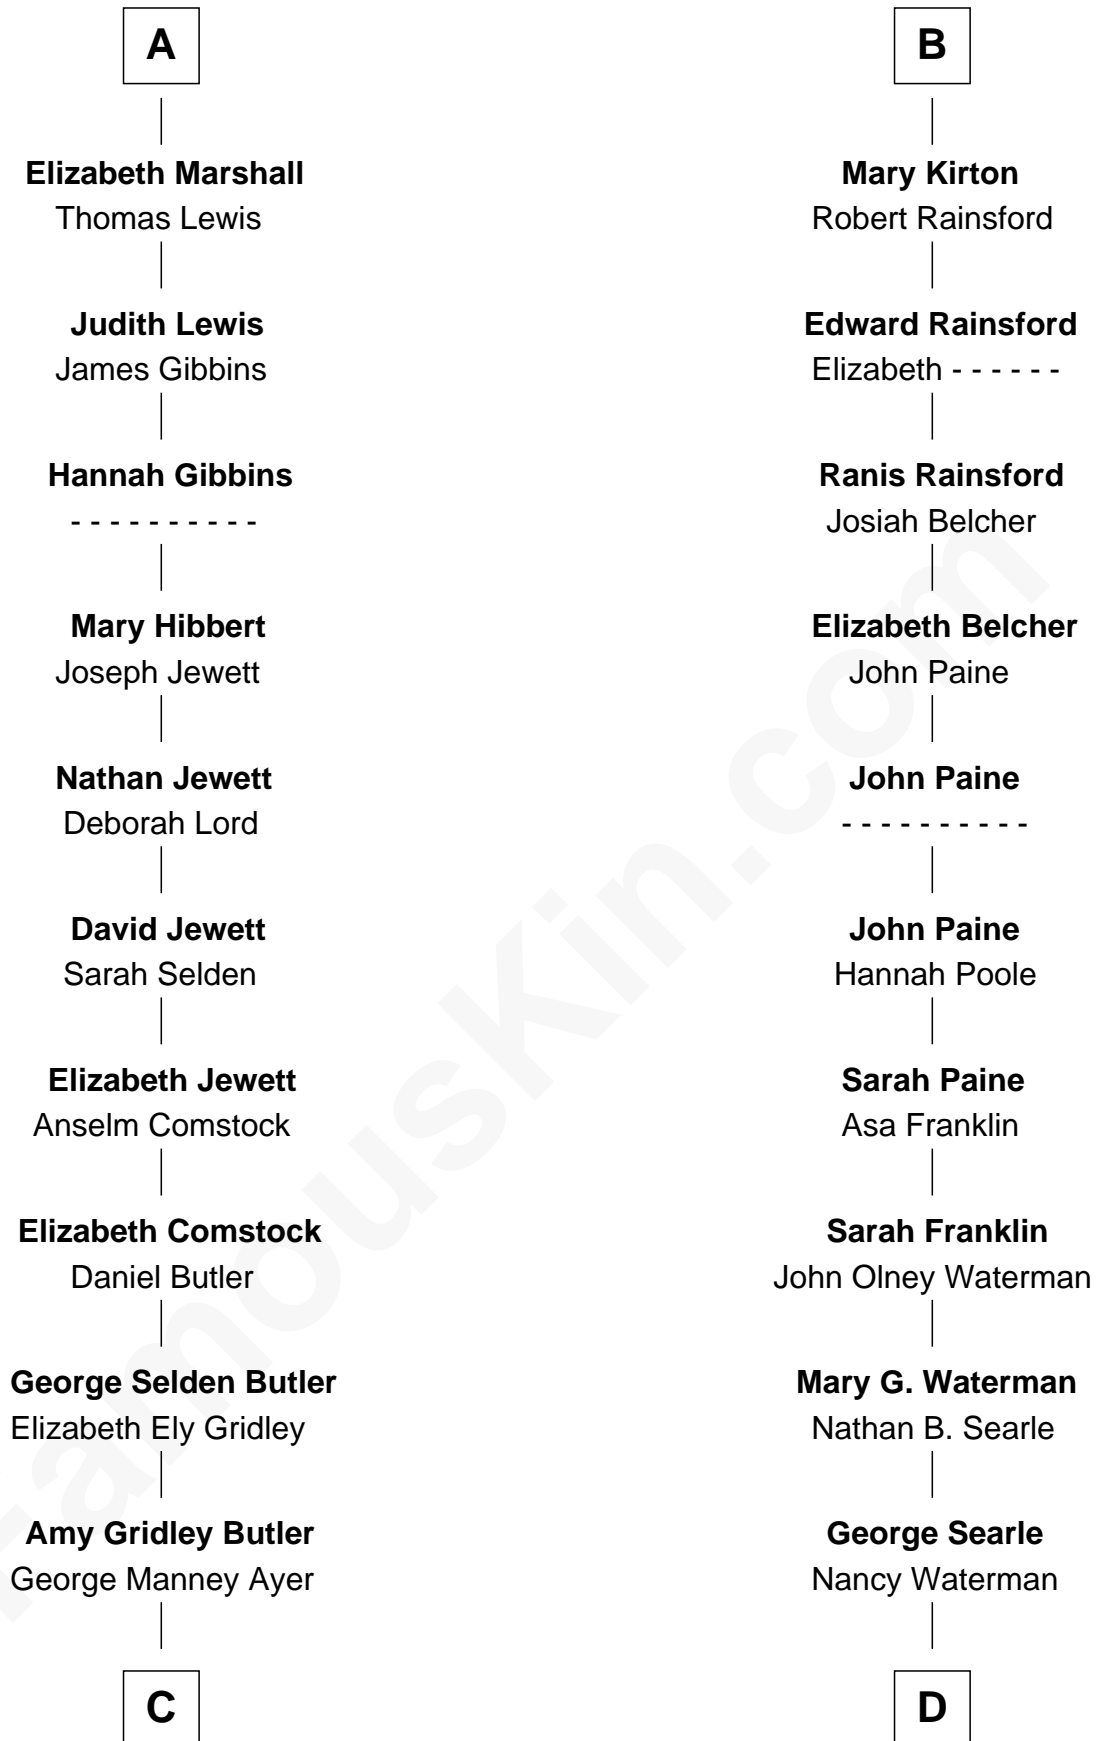

FamousKin.com Relationship Chart of

Gerald Ford

38th U.S. President

19th cousin 1 time removed of

David Angell

TV Producer - 9/11 Victim

Sir John de Beaumont
Katherine de Everingham

Sir Henry de Beaumont
Elizabeth Willoughby

Sir Henry Beaumont
Joan Heronville

Sir Henry Beaumont
Eleanor Sutton

Constance Beaumont
John Mytton

Joyce Mytton
John Harpersfield

Edward Harpersfield alias Mytton
Anne Skrimshire

Katherine Mytton
Roger Marshall

A

Elizabeth Beaumont
Sir William Botreaux

Margaret Botreaux
Sir Robert Hungerford

Eleanor Hungerford
Sir John White

Robert White
Margaret Gainsford

Margaret White
John Kirton

Stephen Kirton
Margaret Offley

Thomas Kirton
Mary Sadler

B

C

Adele Augusta Ayer
Levi Addison Gardner

Dorothy Ayer Gardner
Leslie Lynch King

Gerald Ford
38th U.S. President

D

Mary Hartshorn Searle
James Douglas Angell

Harris Marion Angell
Mary Ann Hughes