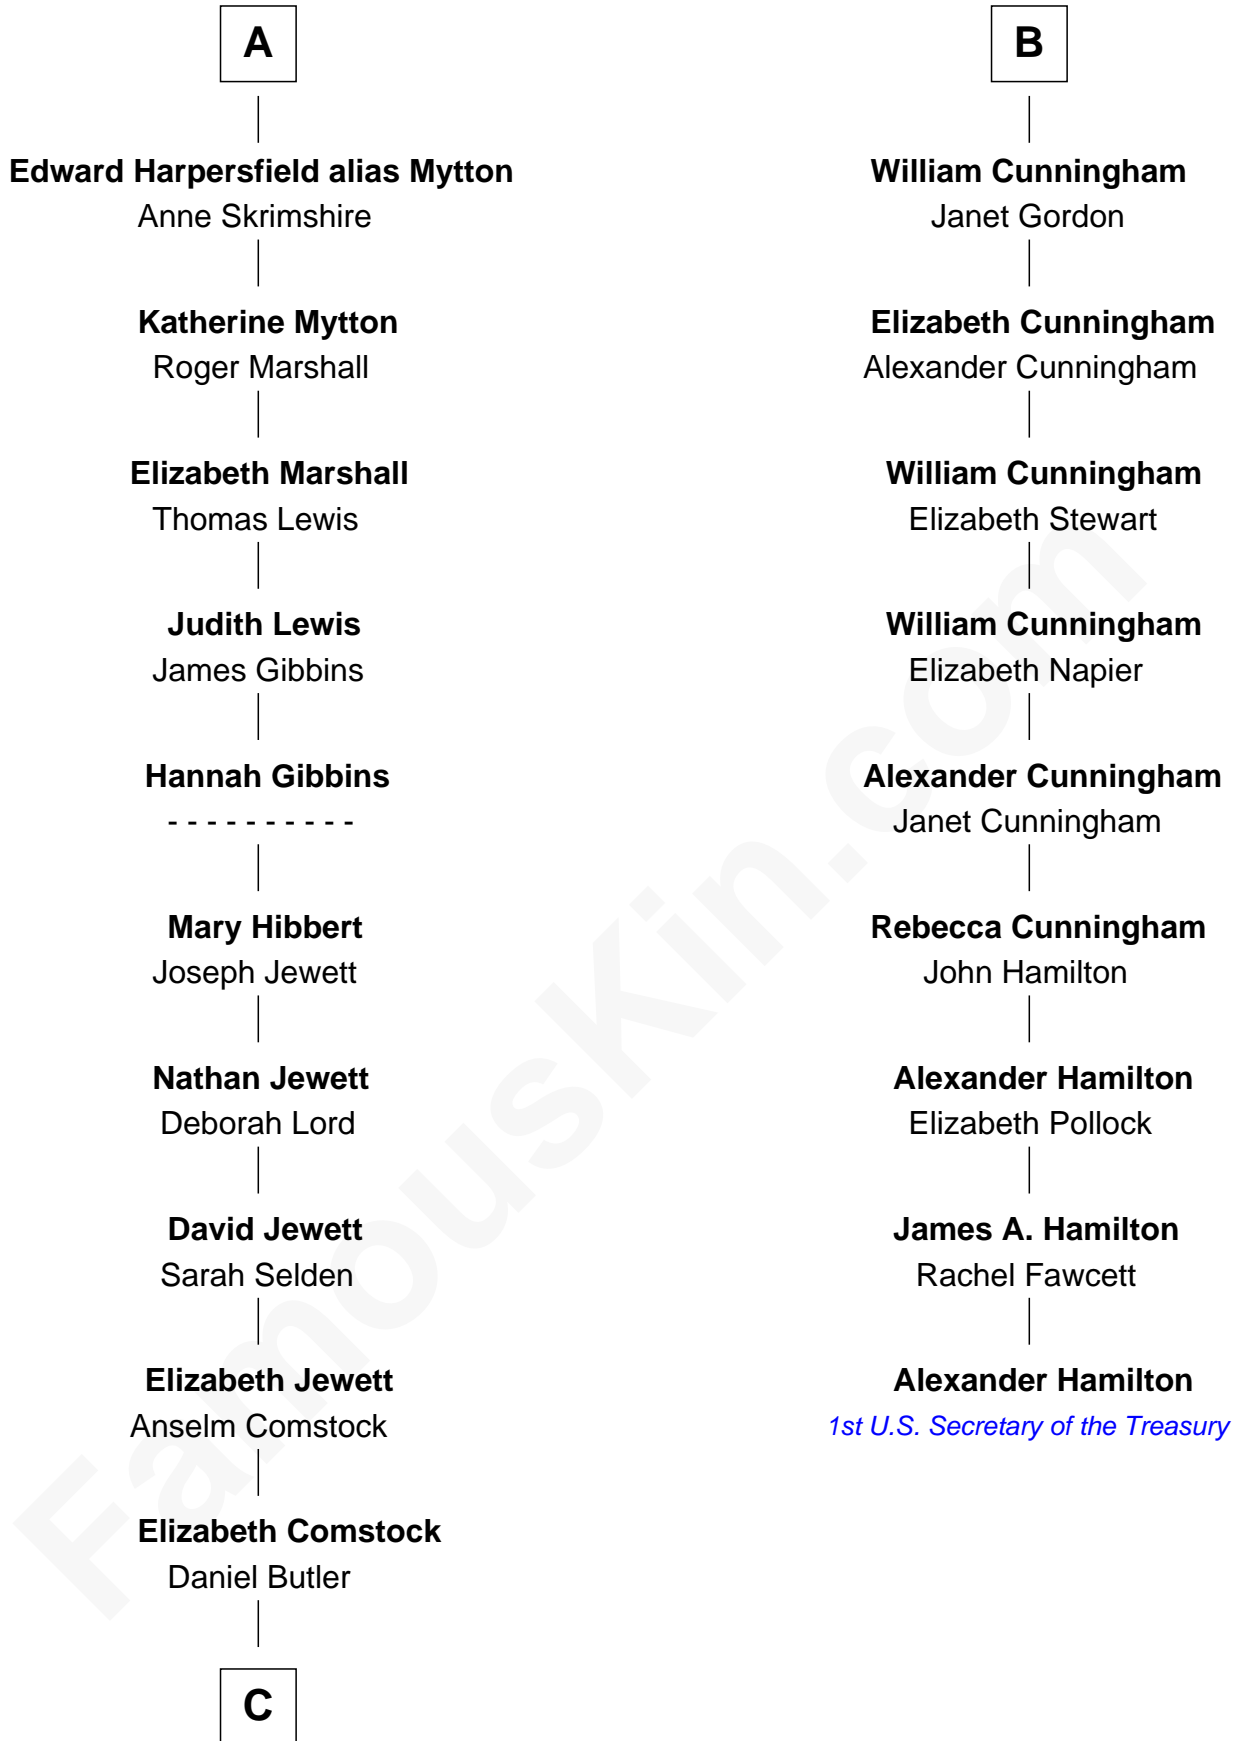

# FamousKin.com Relationship Chart of

**Gerald Ford**

*38th U.S. President*

15th cousin 6 times removed of

**Alexander Hamilton**

*1st U.S. Secretary of the Treasury*

**C**

George Selden Butler

Elizabeth Ely Gridley

Amy Gridley Butler

George Manney Ayer

Adele Augusta Ayer

Levi Addison Gardner

Dorothy Ayer Gardner

Leslie Lynch King

Gerald Ford

*38th U.S. President*

FamousKin.com