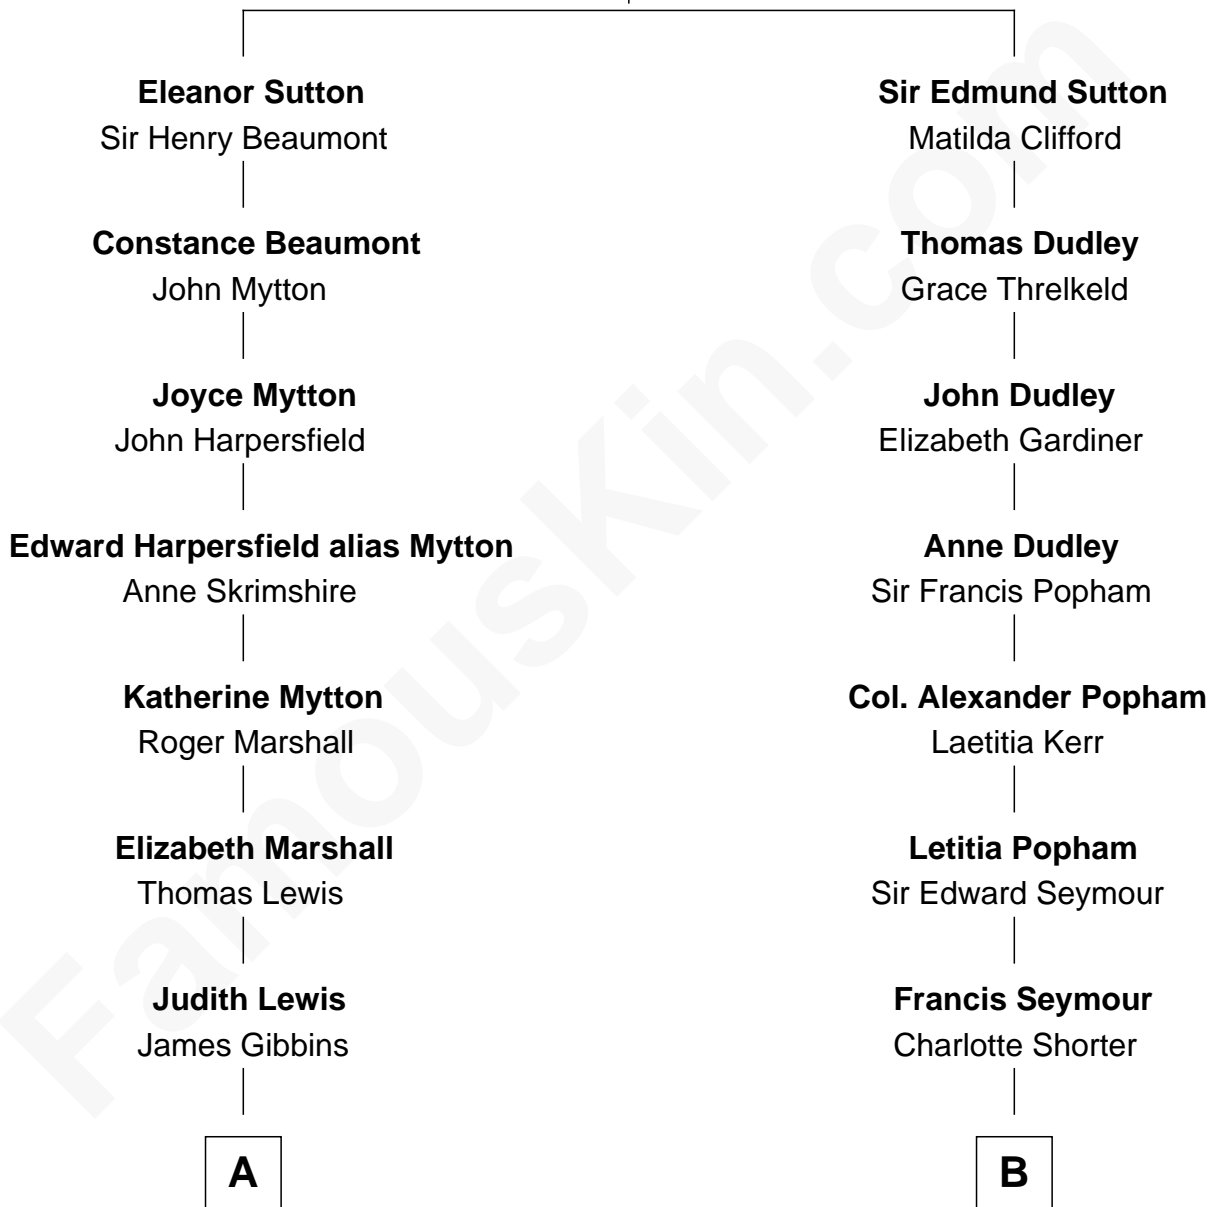

# FamousKin.com Relationship Chart of

**Gerald Ford**

*38th U.S. President*

15th cousin 2 times removed of

**Prince William**

*Prince of Wales*

**Sir John Sutton**  
Elizabeth Berkeley

William photo by [InSapphoWeTrust](#) (CC BY-SA 2.0)