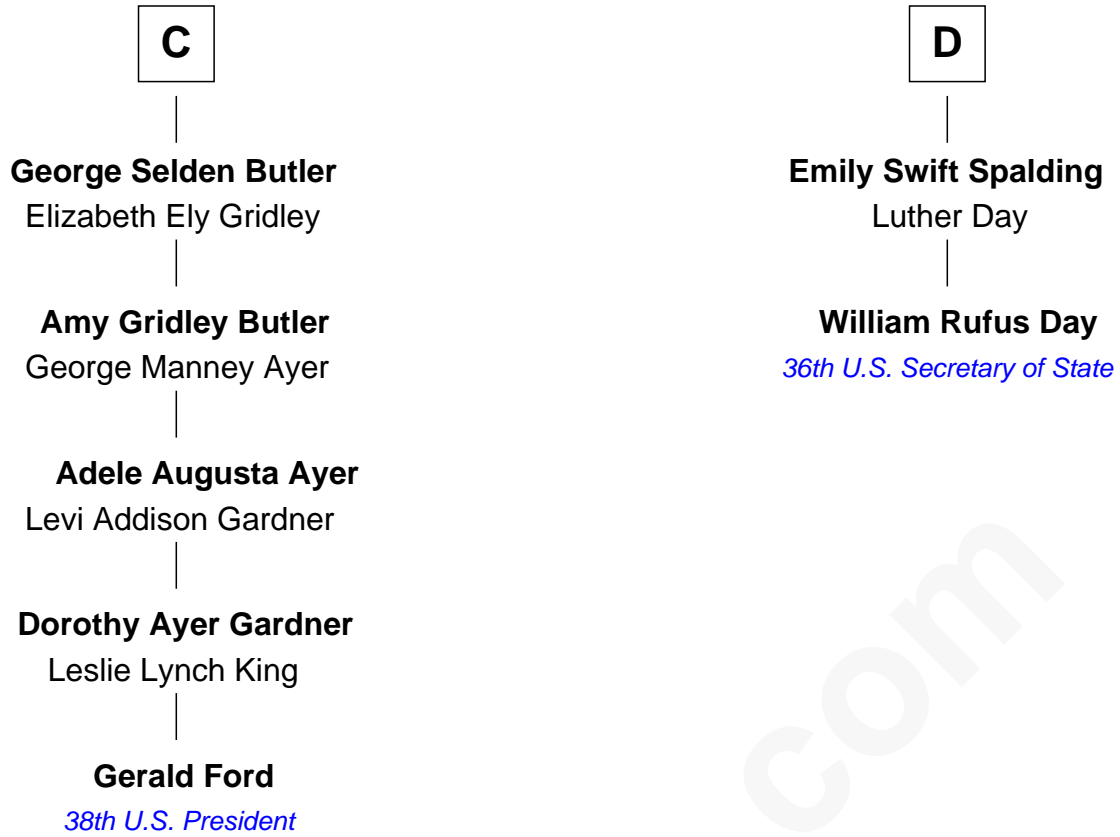

FamousKin.com Relationship Chart of

Gerald Ford

38th U.S. President

18th cousin 3 times removed of

William Rufus Day

36th U.S. Secretary of State

Eudo la Zouche
Milicent de Cantilupe

Eve la Zouche
Sir Maurice de Berkeley

Thomas de Berkeley
Katherine de Clyvedon

Sir John Berkeley
Elizabeth Betteshorne

Elizabeth Berkeley
Sir John Sutton

Eleanor Sutton
Sir Henry Beaumont

Constance Beaumont
John Mytton

Joyce Mytton
John Harpersfield

A

Sir William la Zouche
Maud Lovel

Milicent la Zouche
Sir William Deincourt

Margaret Deincourt
Sir Robert de Tibetot

Elizabeth de Tibetot
Sir Philip le Despencer

Margery Despencer
Sir Roger Wentworth

Agnes Wentworth
Sir Robert Constable

Anne Constable
William Tyrwhit

B

FamousKin.com