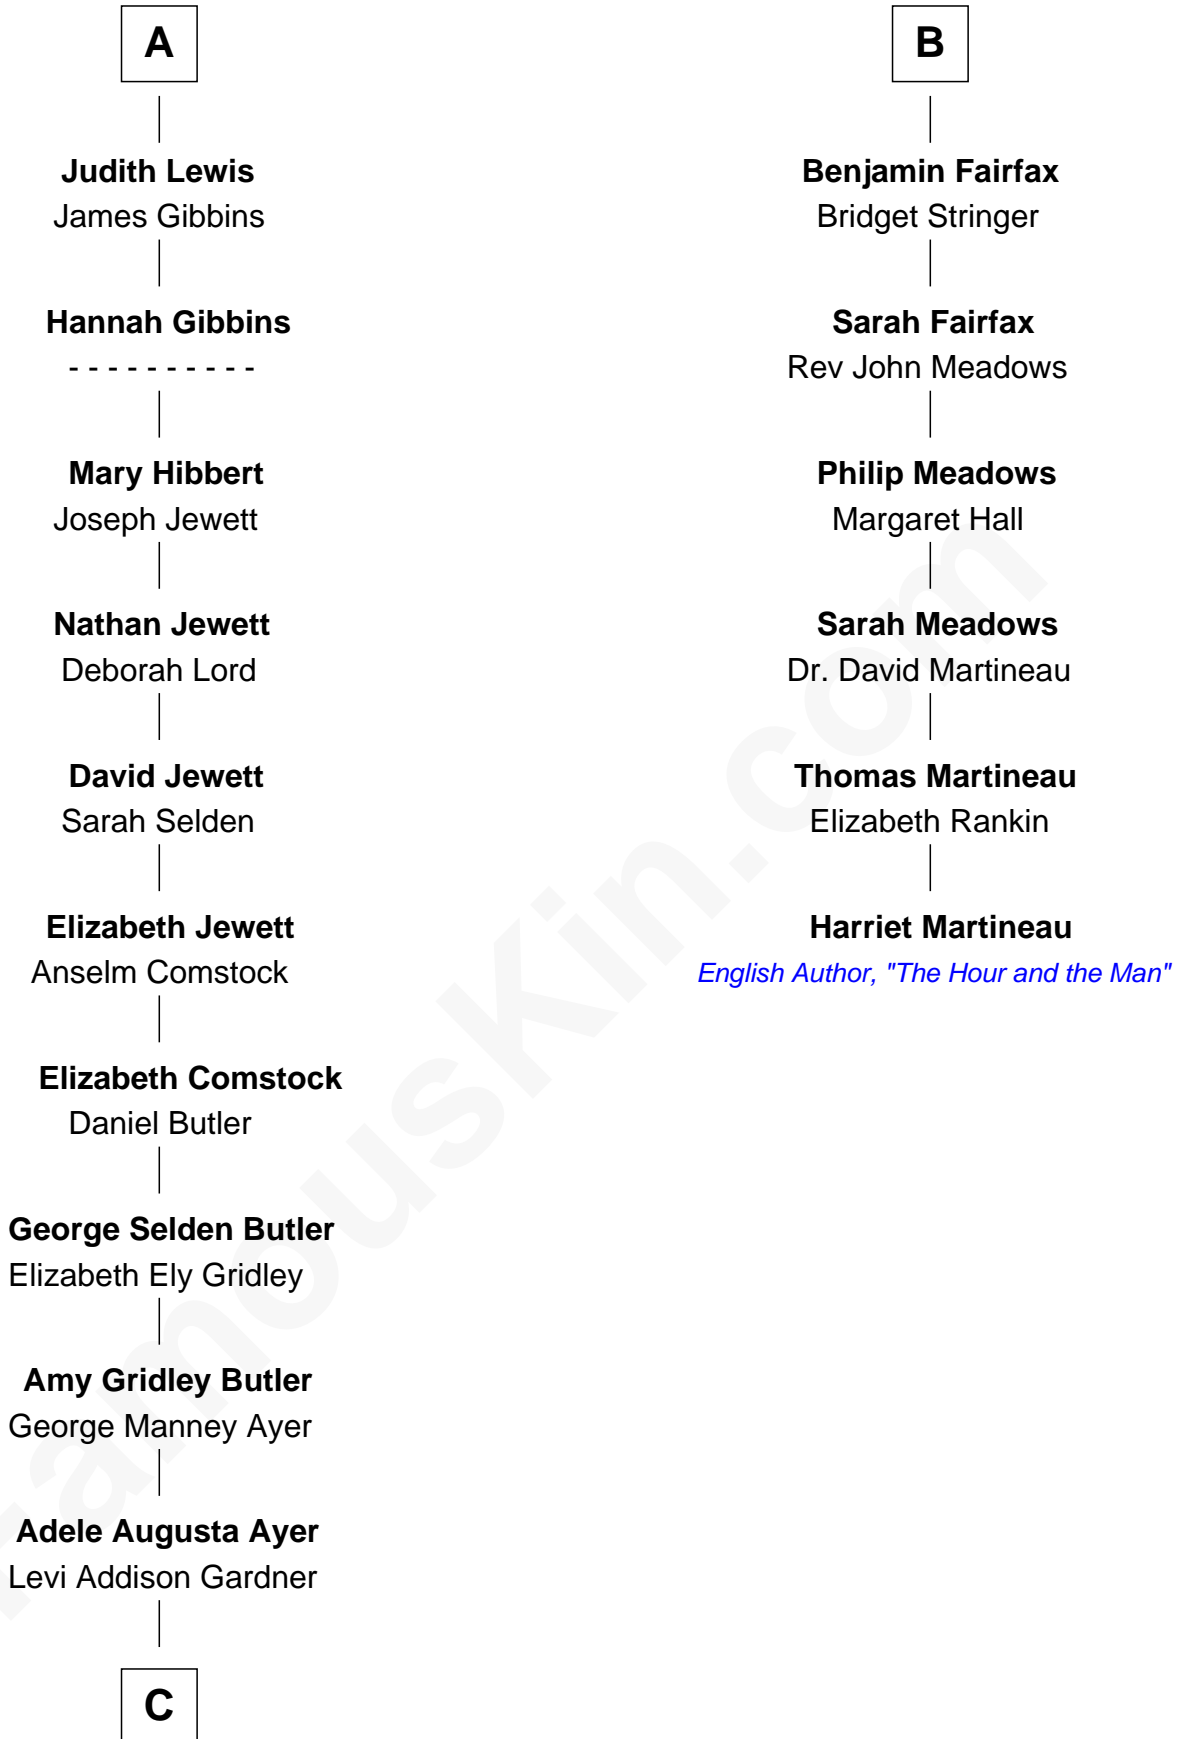

FamousKin.com Relationship Chart of

Gerald Ford

38th U.S. President

12th cousin 6 times removed of

Harriet Martineau

Author of The Hour and the Man

C

Dorothy Ayer Gardner

Leslie Lynch King

Gerald Ford

38th U.S. President

FamousKin.com