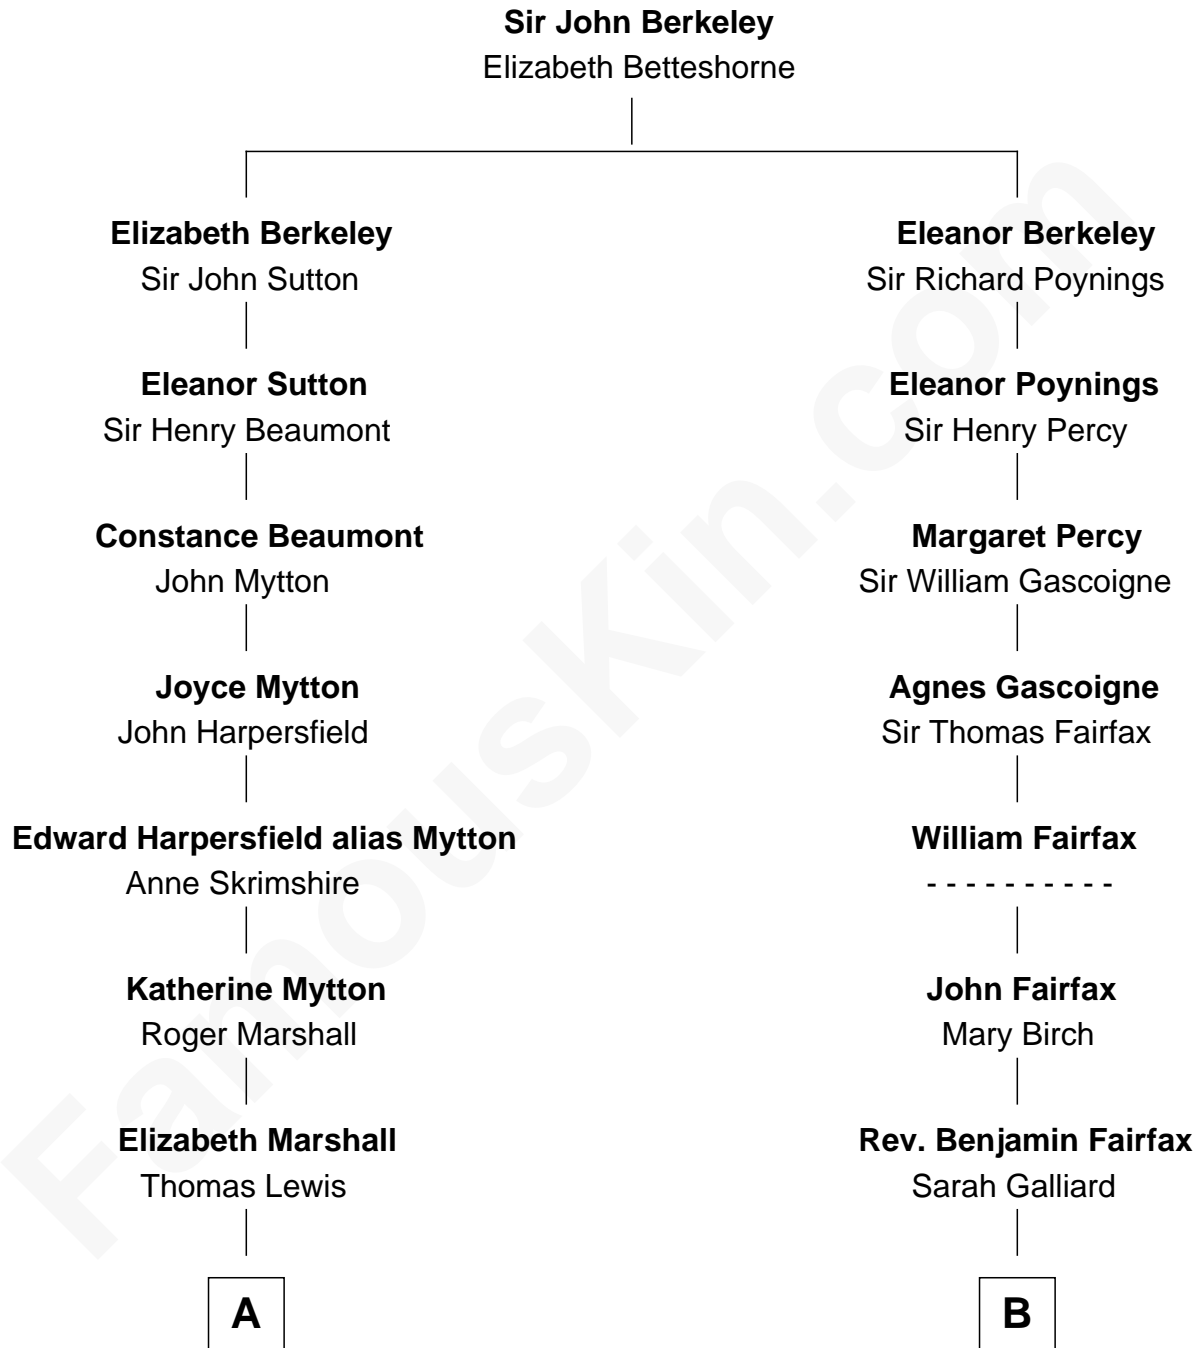

FamousKin.com Relationship Chart of

Gerald Ford

38th U.S. President

12th cousin 6 times removed of

Harriet Martineau

Author of The Hour and the Man

C

Dorothy Ayer Gardner

Leslie Lynch King

Gerald Ford

38th U.S. President

FamousKin.com