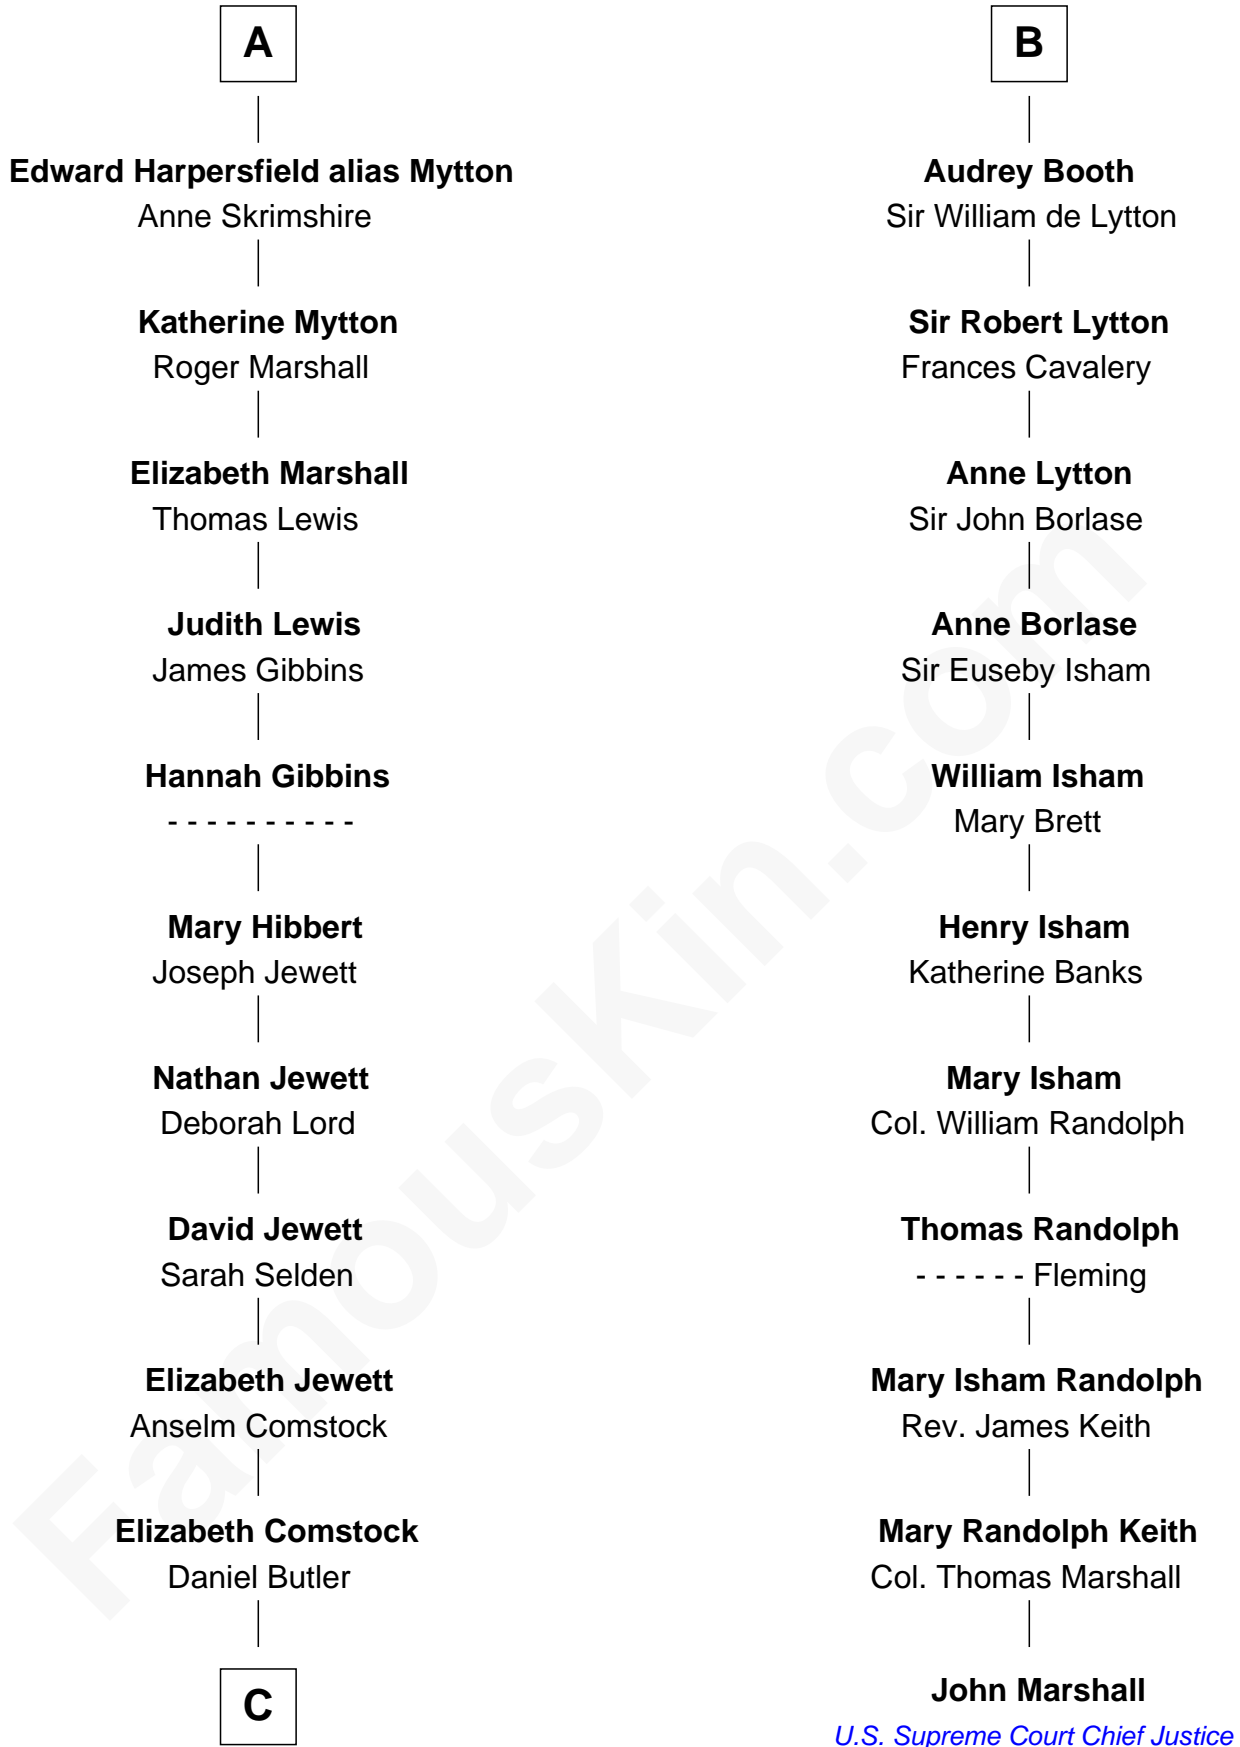

FamousKin.com Relationship Chart of

Gerald Ford

38th U.S. President

17th cousin 4 times removed of

John Marshall

4th Chief Justice of the U.S. Supreme Court

Eudo la Zouche
Milicent de Cantilupe

Eve la Zouche
Sir Maurice de Berkeley

Thomas de Berkeley
Katherine de Clyvedon

Sir John Berkeley
Elizabeth Betteshorne

Elizabeth Berkeley
Sir John Sutton

Eleanor Sutton
Sir Henry Beaumont

Constance Beaumont
John Mytton

Joyce Mytton
John Harpersfield

A

Sir William la Zouche
Maud Lovel

Milicent la Zouche
Sir William Deincourt

Margaret Deincourt
Sir Robert de Tibetot

Elizabeth de Tibetot
Sir Philip le Despencer

Margery Despencer
Sir Roger Wentworth

Margaret Wentworth
Sir William Hopton

Margaret Hopton
Sir Philip Booth

B

C

—
George Selden Butler

Elizabeth Ely Gridley

—
Amy Gridley Butler

George Manney Ayer

—
Adele Augusta Ayer