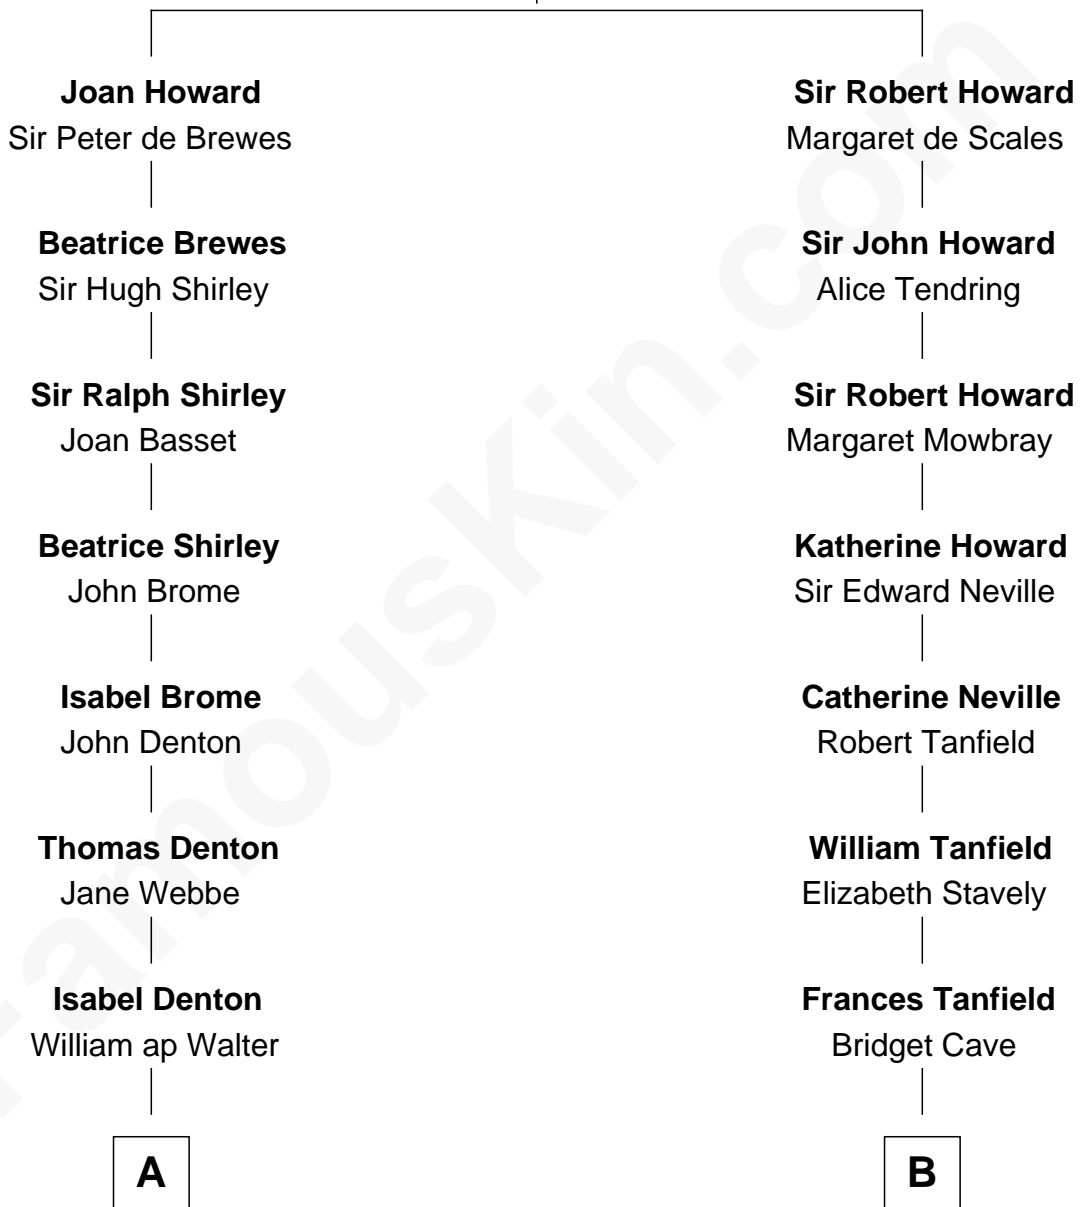

FamousKin.com Relationship Chart of

Gerald Ford

38th U.S. President

15th cousin 5 times removed of

John Marshall

4th Chief Justice of the U.S. Supreme Court

Sir John Howard

Alice de Bois

C

George Manney Ayer

Amy Gridley Butler

Adele Augusta Ayer

Levi Addison Gardner

Dorothy Ayer Gardner

Leslie Lynch King

Gerald Ford

38th U.S. President

FamousKin.com