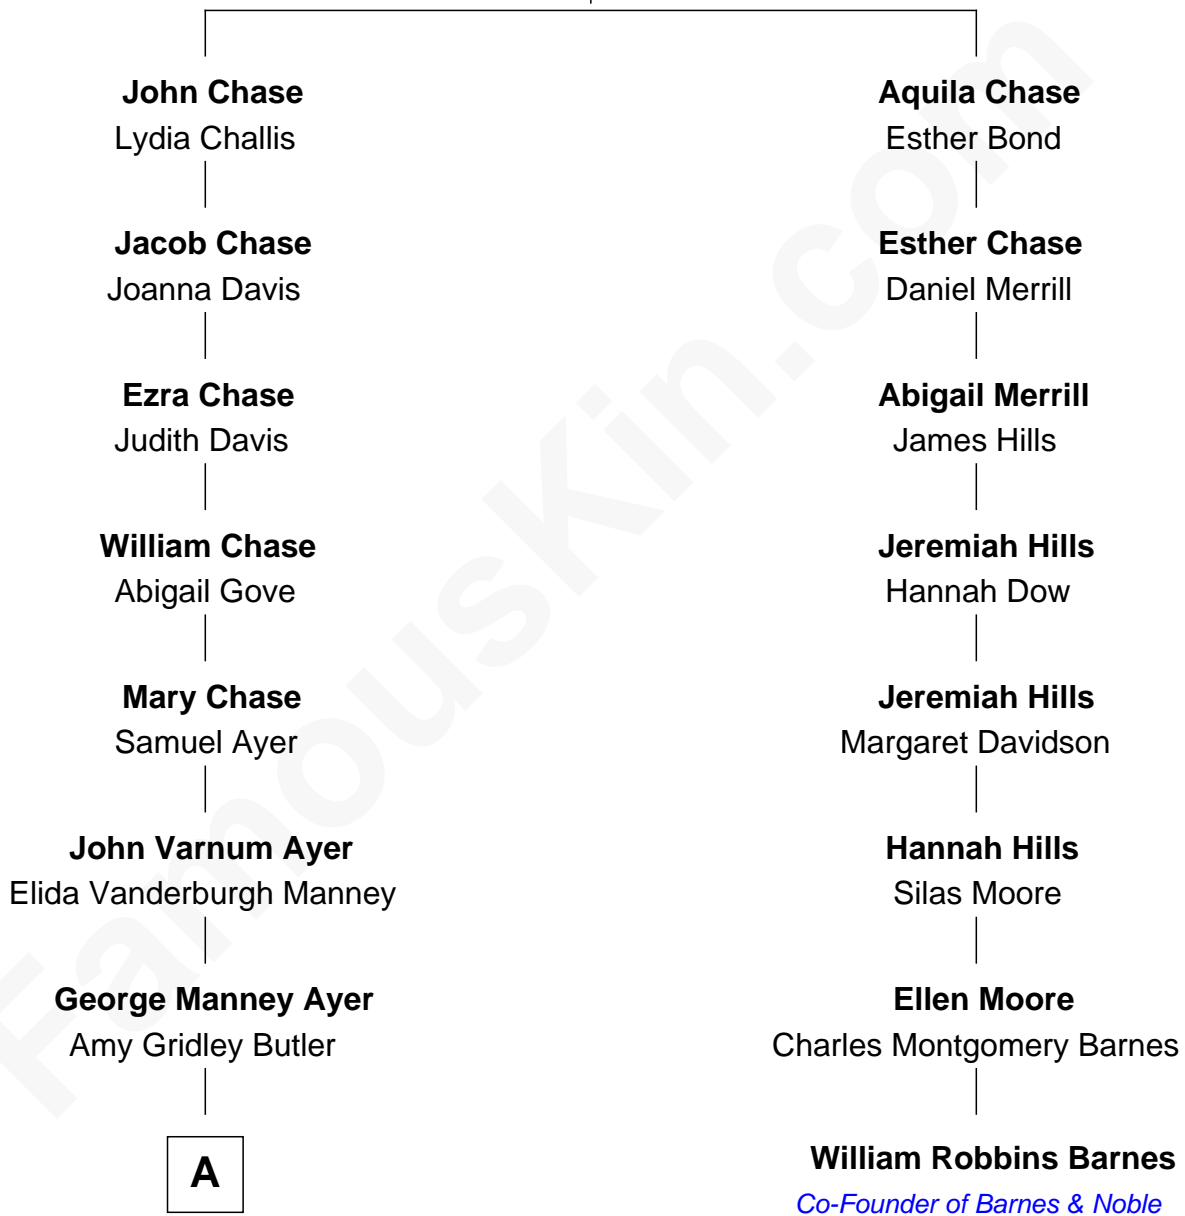

# FamousKin.com Relationship Chart of

**Gerald Ford**

38th U.S. President

7th cousin 2 times removed of

**William Robbins Barnes**

Co-Founder of Barnes & Noble

**Aquila Chase**

Ann Wheeler

**A**

—  
**Adele Augusta Ayer**  
Levi Addison Gardner

—  
**Dorothy Ayer Gardner**  
Leslie Lynch King

—  
**Gerald Ford**  
*38th U.S. President*

FamousKin.com