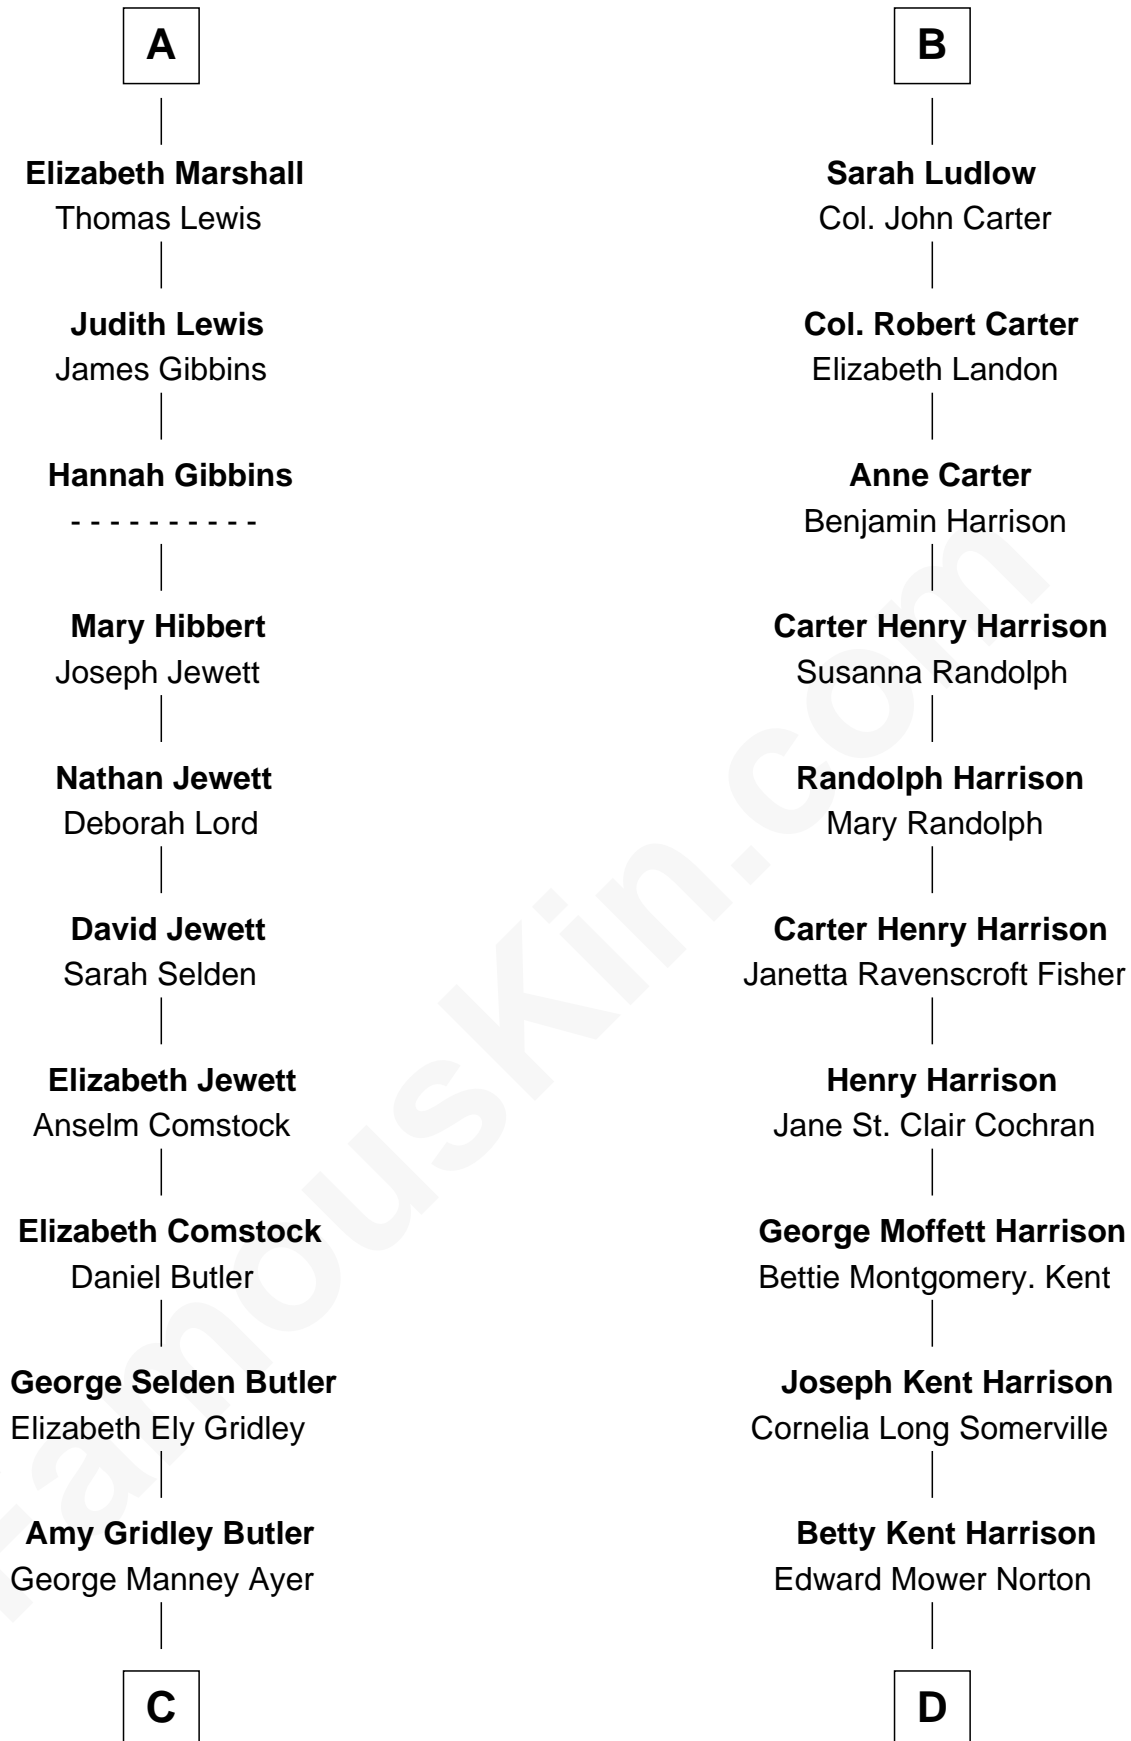

FamousKin.com Relationship Chart of

Gerald Ford

38th U.S. President

18th cousin 1 time removed of

Edward Norton

Movie Actor

Sir Walter Blount

Sancha de Ayala

Margaret de Gresley

Sir Walter Blount

Helena Byron

Sir William Blount

Margaret Echyngham

Elizabeth Blount

Sir Andrews de Windsor

Edith Windsor

George Ludlow

Thomas Ludlow

Jane Pyle

Gabriel Ludlow

Phillis - - - - -

B

C

Adele Augusta Ayer
Levi Addison Gardner

Dorothy Ayer Gardner
Leslie Lynch King

Gerald Ford
38th U.S. President

D

Edward Mower Norton
Lydia Robinson Rouse

Edward Norton
Movie Actor

FamousKin.com