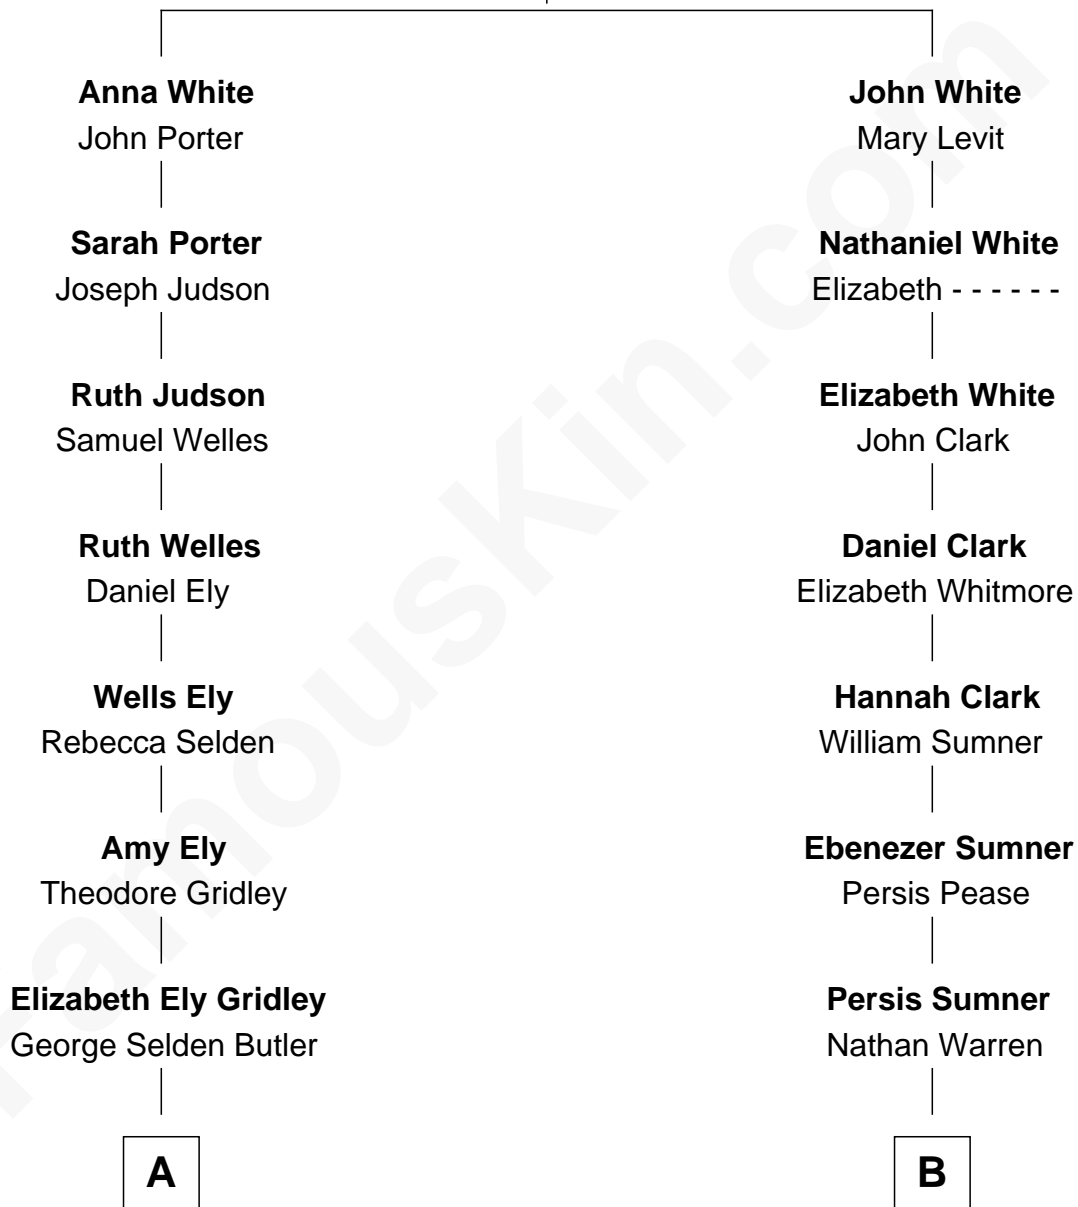

# FamousKin.com Relationship Chart of

**Gerald Ford**

*38th U.S. President*

10th cousin 4 times removed of

**Kevin Love**

*NBA All-Star Player*

**Robert White**

**Bridget Allgar**

**A**

**Amy Gridley Butler**  
George Manney Ayer

**Adele Augusta Ayer**  
Levi Addison Gardner

**Dorothy Ayer Gardner**  
Leslie Lynch King

**Gerald Ford**  
*38th U.S. President*

**B**

**Ithamer Hibbard Warren**  
Lydia Peck

**Marilla Warren**  
Henry Wilson

**George Washington Wilson**  
Mary Bailey

**William Henry Wilson**  
Alta Lenora Chitwood

**William Coral Wilson**  
Edith Sophia Sthole

**Emily Glee Wilson**  
Edward Milton Love