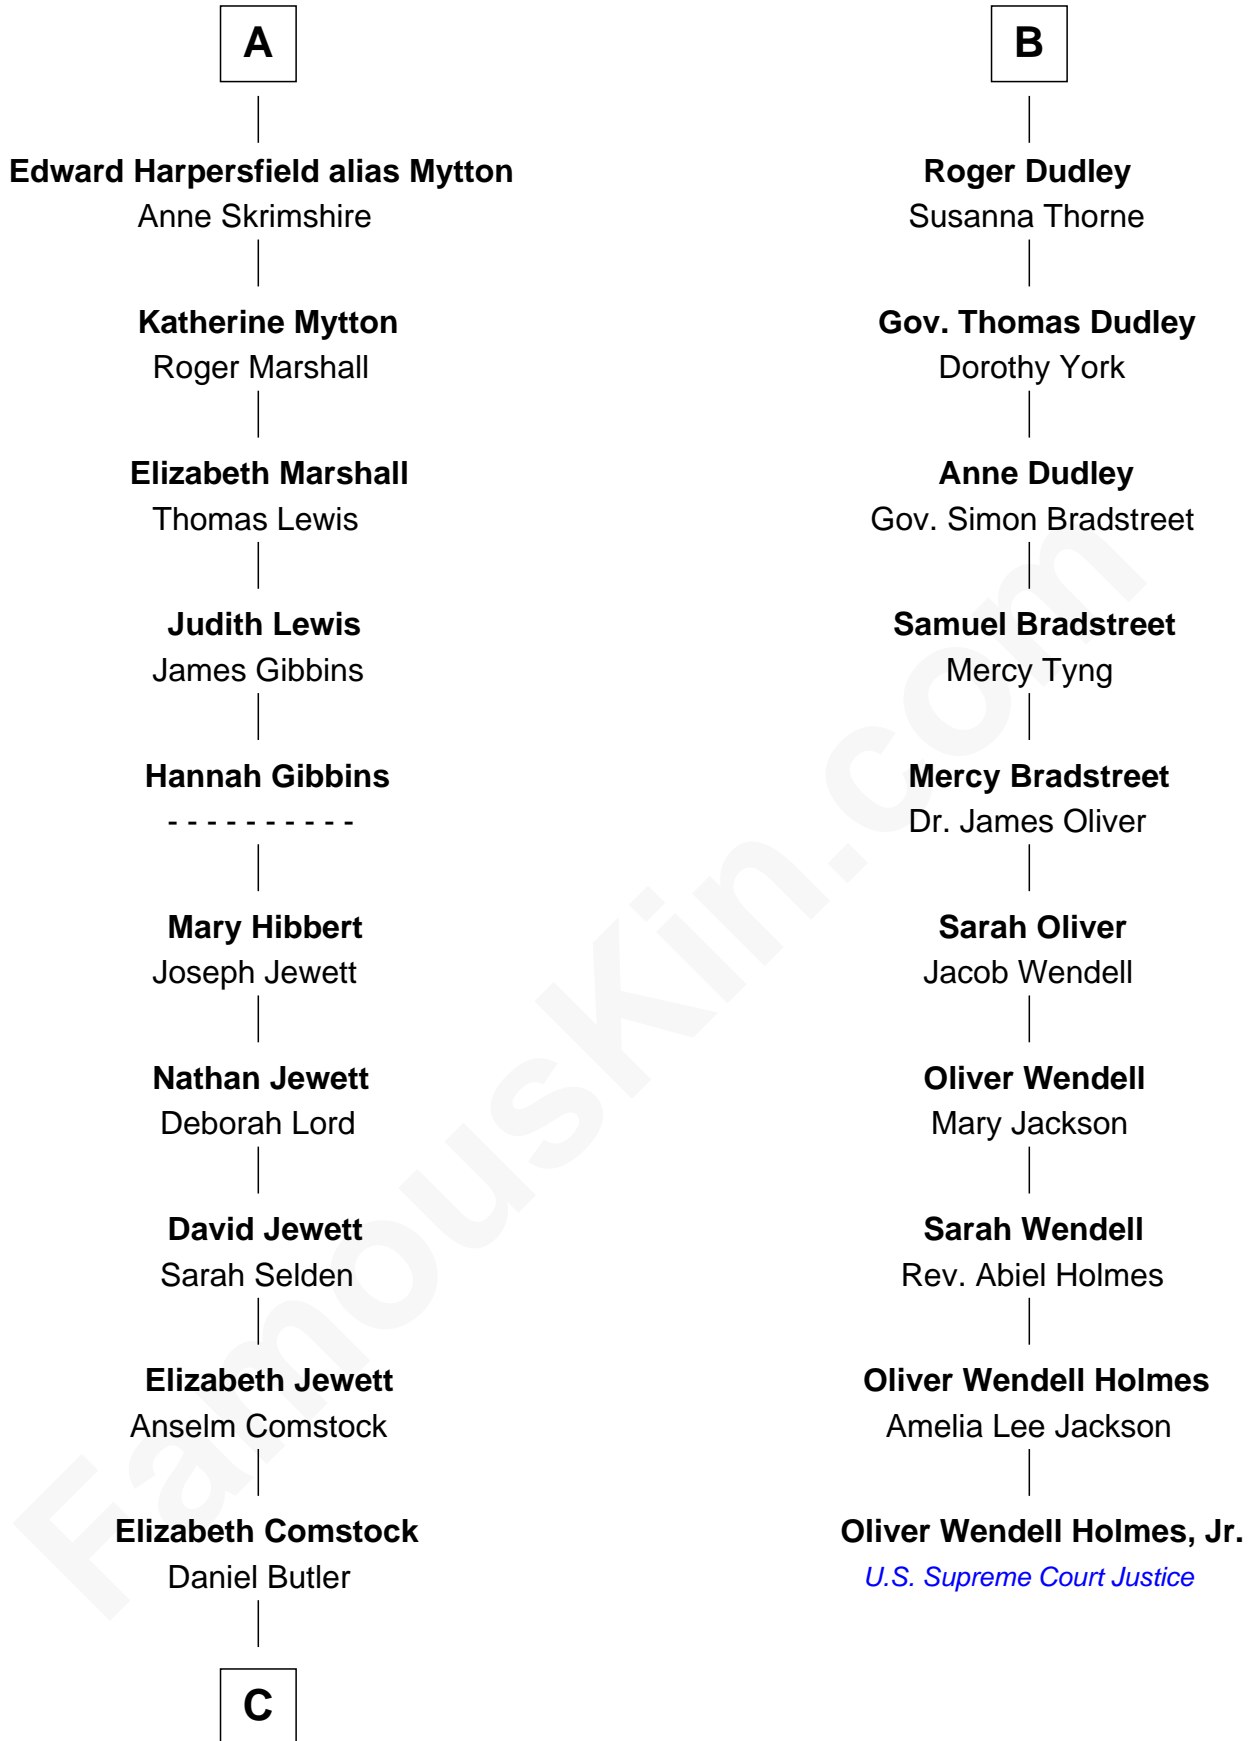

FamousKin.com Relationship Chart of

Gerald Ford

38th U.S. President

16th cousin 5 times removed of

Oliver Wendell Holmes, Jr.

U.S. Supreme Court Justice

C

—
George Selden Butler
Elizabeth Ely Gridley

—
Amy Gridley Butler
George Manney Ayer

—
Adele Augusta Ayer
Levi Addison Gardner

—
Dorothy Ayer Gardner
Leslie Lynch King

—
Gerald Ford
38th U.S. President

FamousKin.com