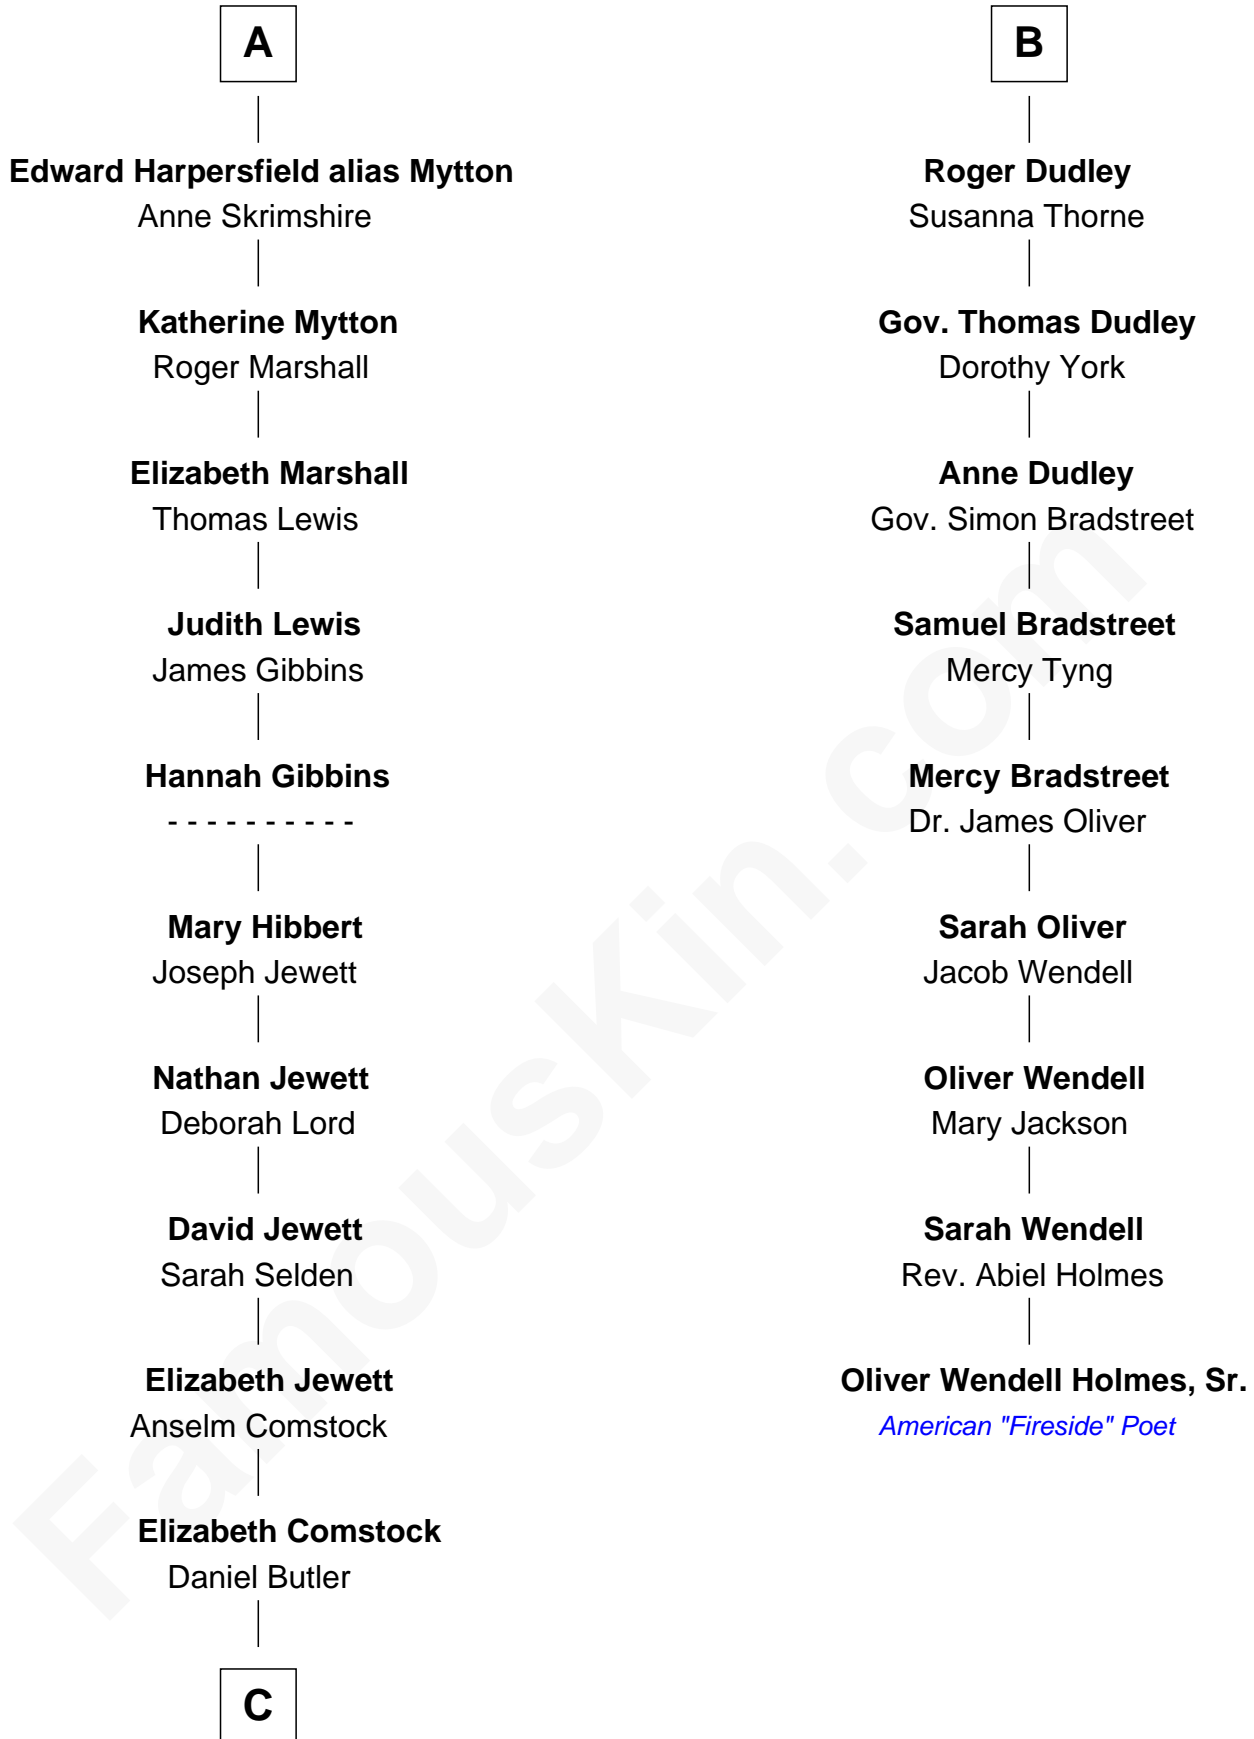

FamousKin.com Relationship Chart of

Gerald Ford

38th U.S. President

15th cousin 6 times removed of

Oliver Wendell Holmes, Sr.

American "Fireside" Poet

C

—
George Selden Butler

Elizabeth Ely Gridley

—
Amy Gridley Butler

George Manney Ayer

—
Adele Augusta Ayer

Levi Addison Gardner

—
Dorothy Ayer Gardner

Leslie Lynch King

—
Gerald Ford