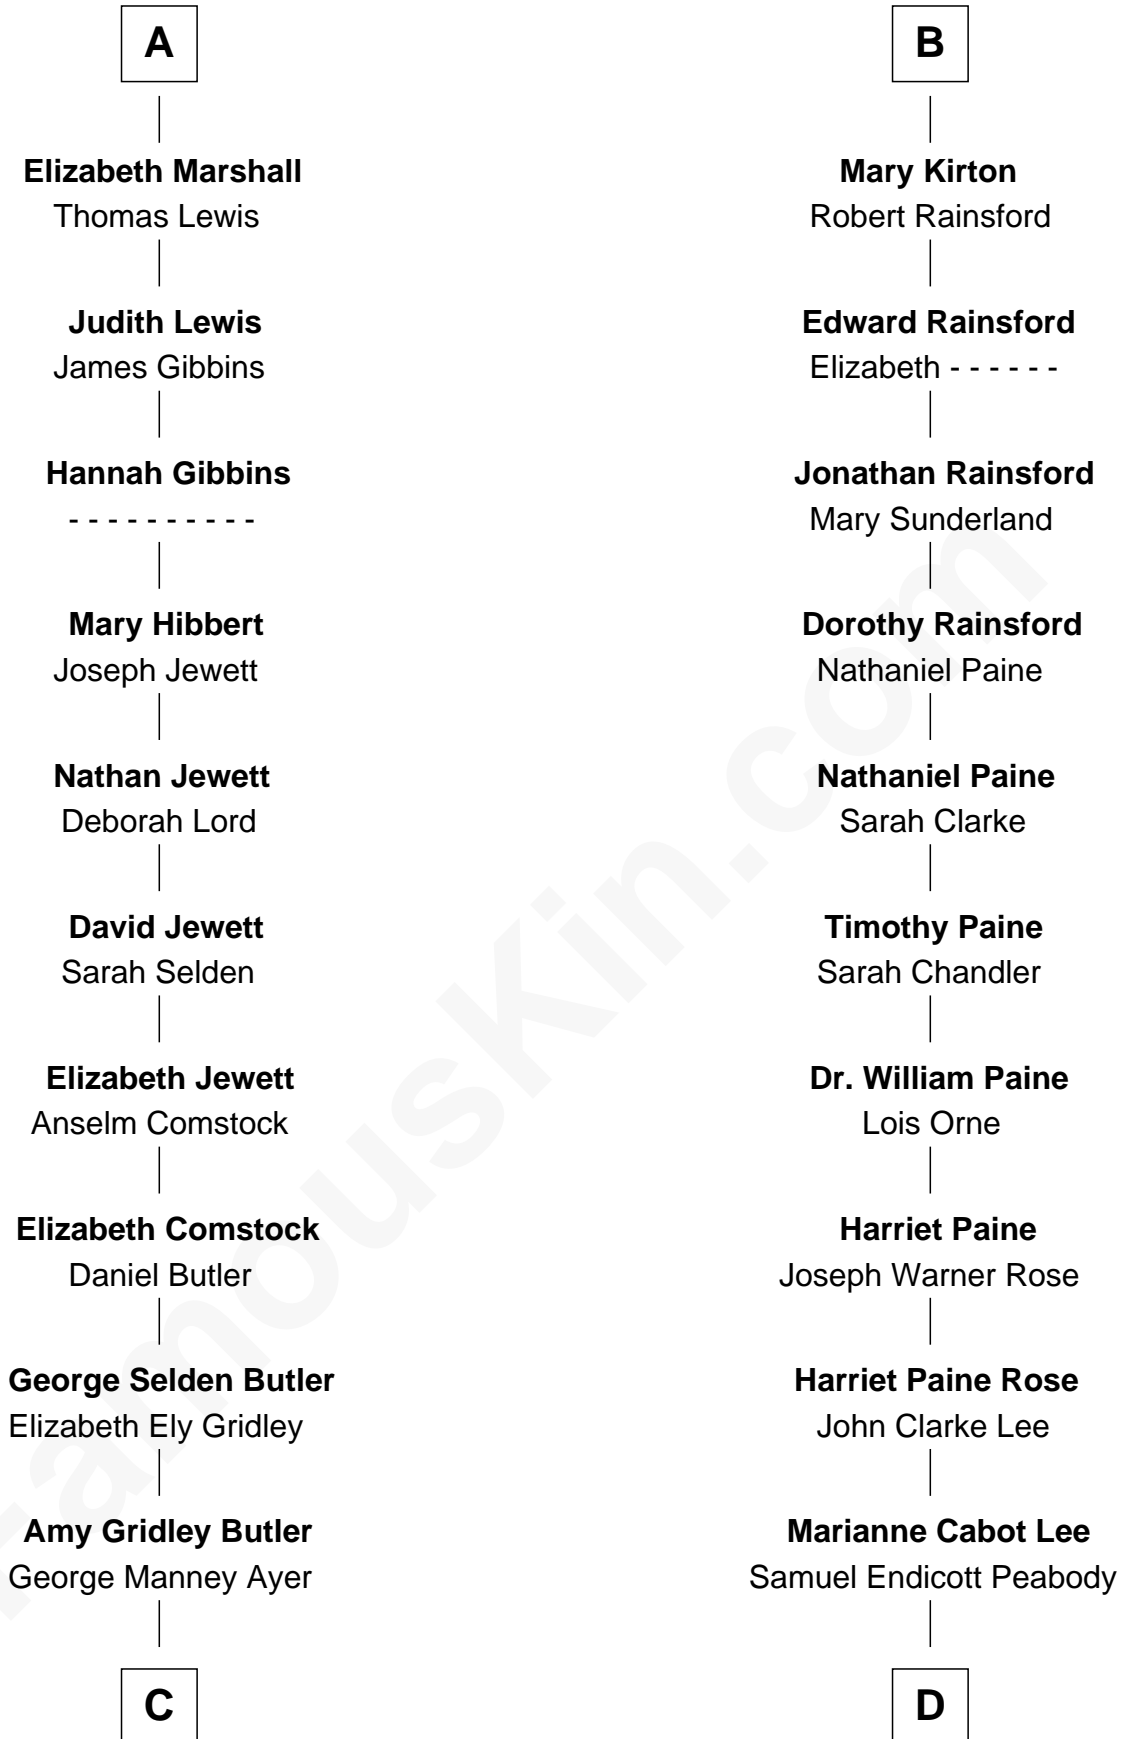

FamousKin.com Relationship Chart of

Gerald Ford

38th U.S. President

19th cousin of

Endicott Peabody

62nd Governor of Massachusetts

Sir John de Beaumont
Katherine de Everingham

Sir Henry de Beaumont
Elizabeth Willoughby

Elizabeth Beaumont
Sir William Botreaux

Sir Henry Beaumont
Joan Heronville

Margaret Botreaux
Sir Robert Hungerford

Sir Henry Beaumont
Eleanor Sutton

Eleanor Hungerford
Sir John White

Constance Beaumont
John Mytton

Robert White
Margaret Gainsford

Joyce Mytton
John Harpersfield

Margaret White
John Kirton

Edward Harpersfield alias Mytton
Anne Skrimshire

Stephen Kirton
Margaret Offley

Katherine Mytton
Roger Marshall

Thomas Kirton
Mary Sadler

A

B

C

Adele Augusta Ayer
Levi Addison Gardner

Dorothy Ayer Gardner
Leslie Lynch King

Gerald Ford
38th U.S. President

D

Rev. Dr. Endicott Peabody
Fannie Peabody