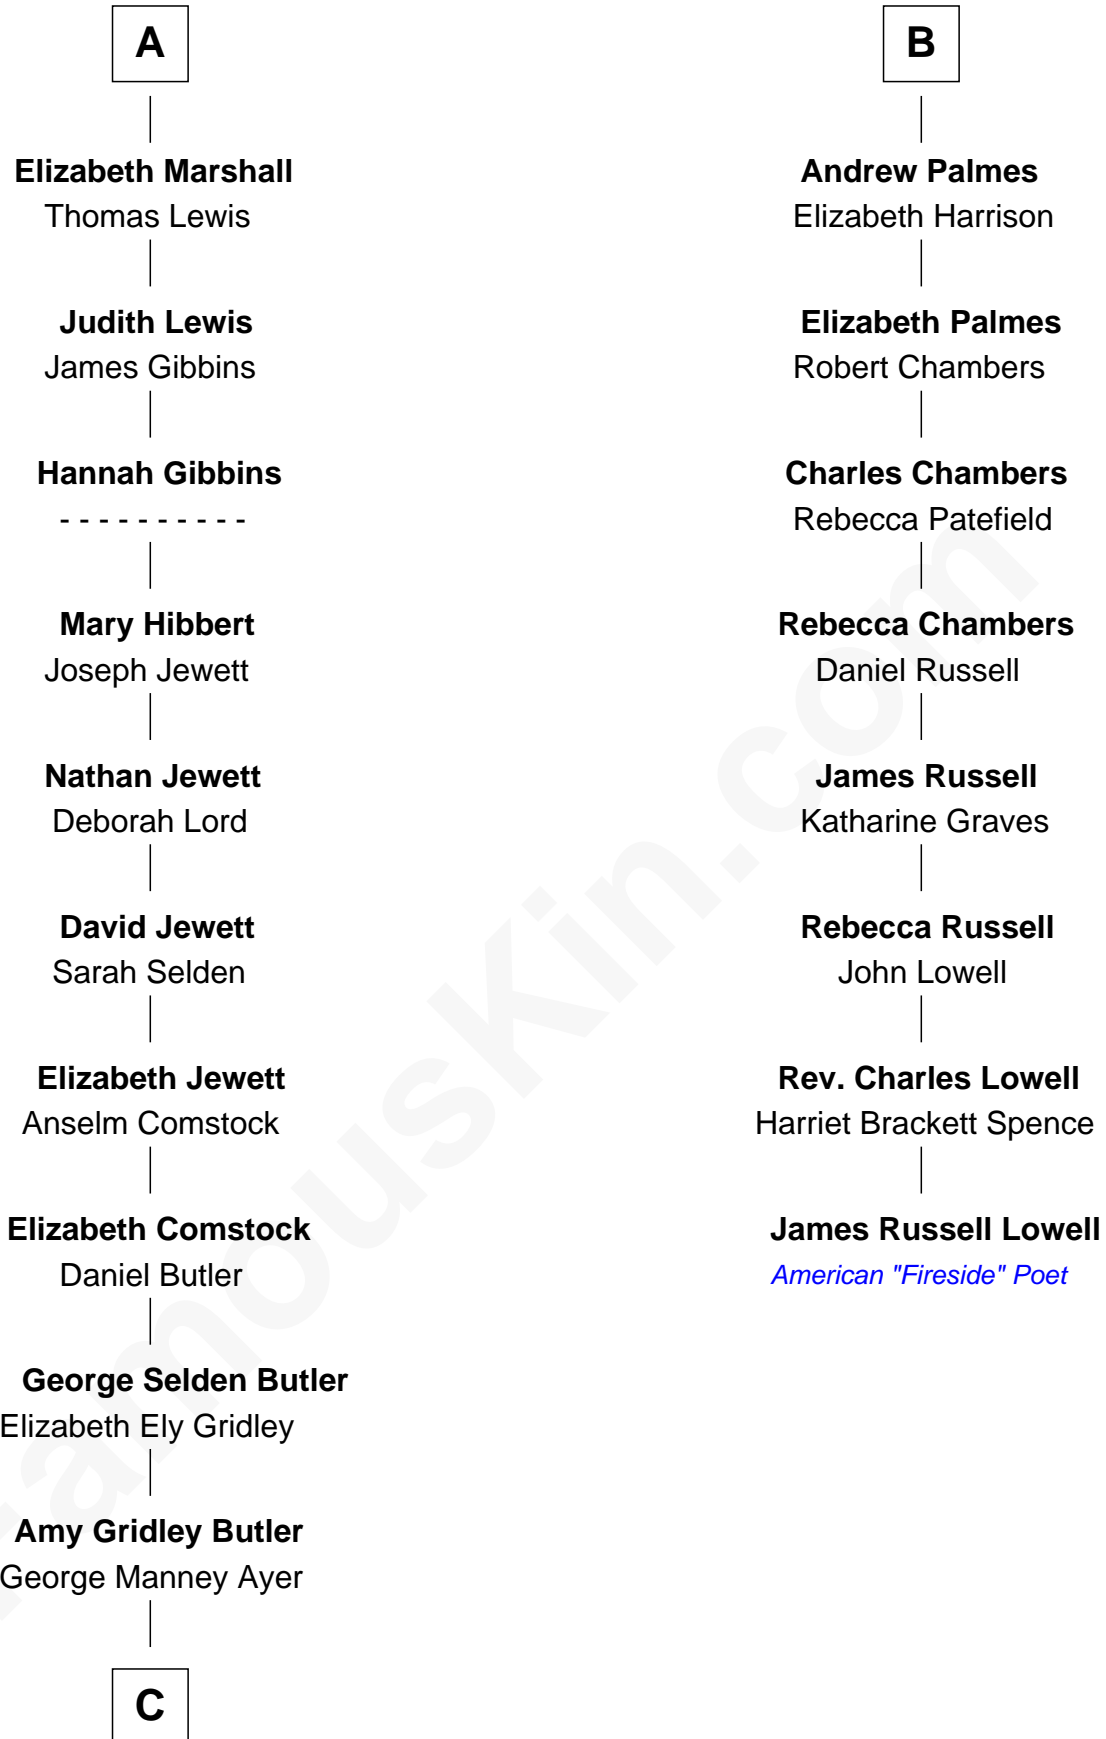

FamousKin.com Relationship Chart of

Gerald Ford

38th U.S. President

14th cousin 5 times removed of

James Russell Lowell

American "Fireside" Poet

Sir Walter Blount

Sancha de Ayala

Margaret de Gresley

Sir Walter Blount

Helena Byron

Sir William Blount

Margaret Echyngham

Elizabeth Blount

Sir Andrews de Windsor

Anne Windsor

Sir Roger Corbet

Margaret Corbet

Sir Francis Palmes

Sir Francis Palmes

Mary Hadnall

B

C

Adele Augusta Ayer
Levi Addison Gardner

Dorothy Ayer Gardner
Leslie Lynch King

Gerald Ford
38th U.S. President

FamousKin.com