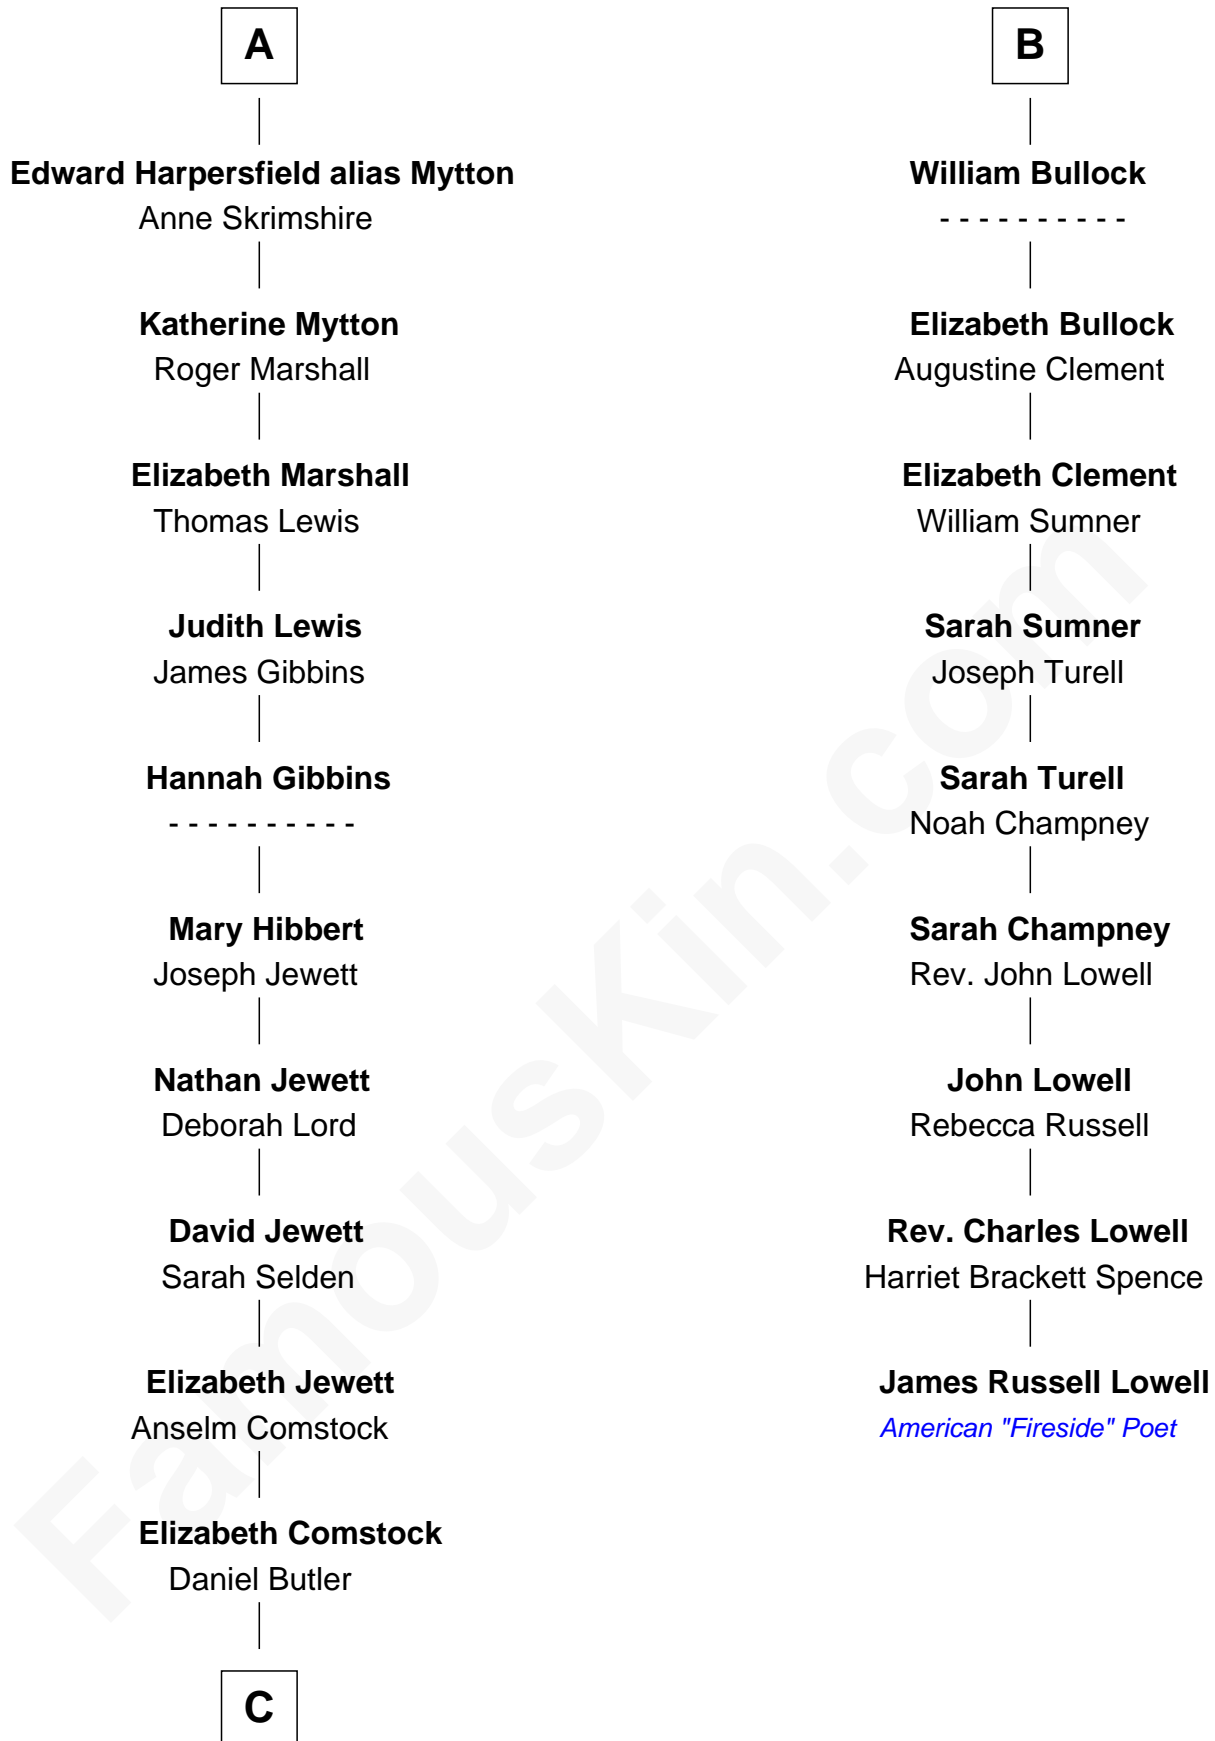

FamousKin.com Relationship Chart of

Gerald Ford

38th U.S. President

15th cousin 6 times removed of

James Russell Lowell

American "Fireside" Poet

C

—
George Selden Butler

Elizabeth Ely Gridley

—
Amy Gridley Butler

George Manney Ayer

—
Adele Augusta Ayer

Levi Addison Gardner

—
Dorothy Ayer Gardner

Leslie Lynch King

—
Gerald Ford

38th U.S. President

FamousKin.com