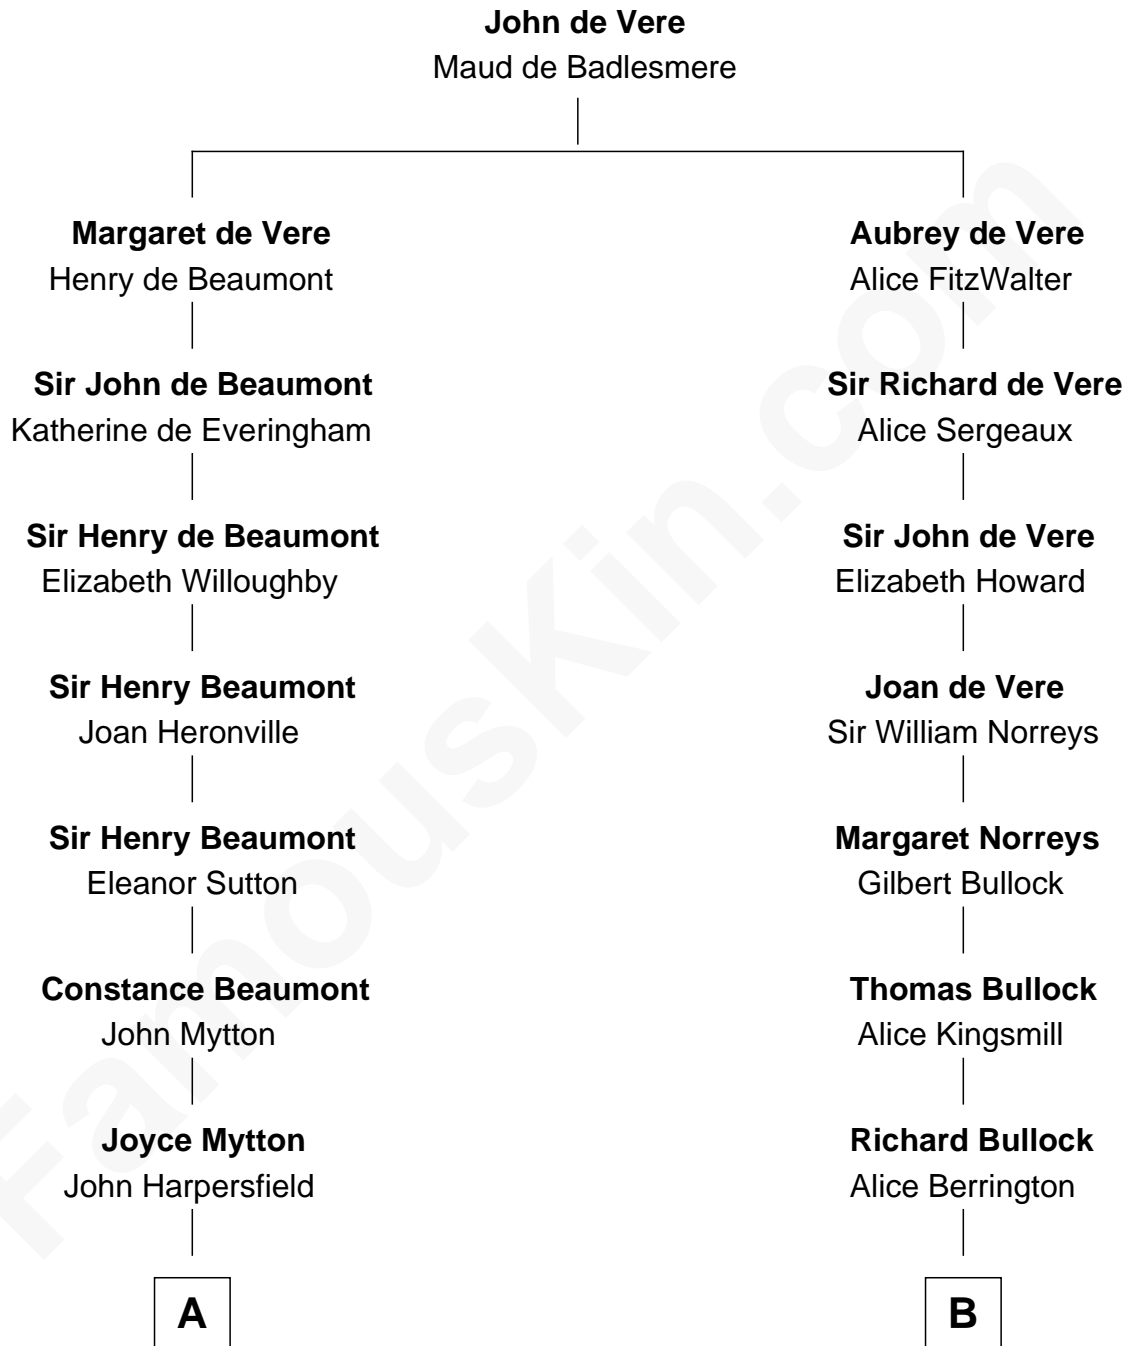

FamousKin.com Relationship Chart of

Gerald Ford

38th U.S. President

15th cousin 6 times removed of

James Russell Lowell

American "Fireside" Poet

C

—
George Selden Butler

Elizabeth Ely Gridley

—
Amy Gridley Butler

George Manney Ayer

—
Adele Augusta Ayer

Levi Addison Gardner

—
Dorothy Ayer Gardner

Leslie Lynch King

—
Gerald Ford

38th U.S. President

FamousKin.com