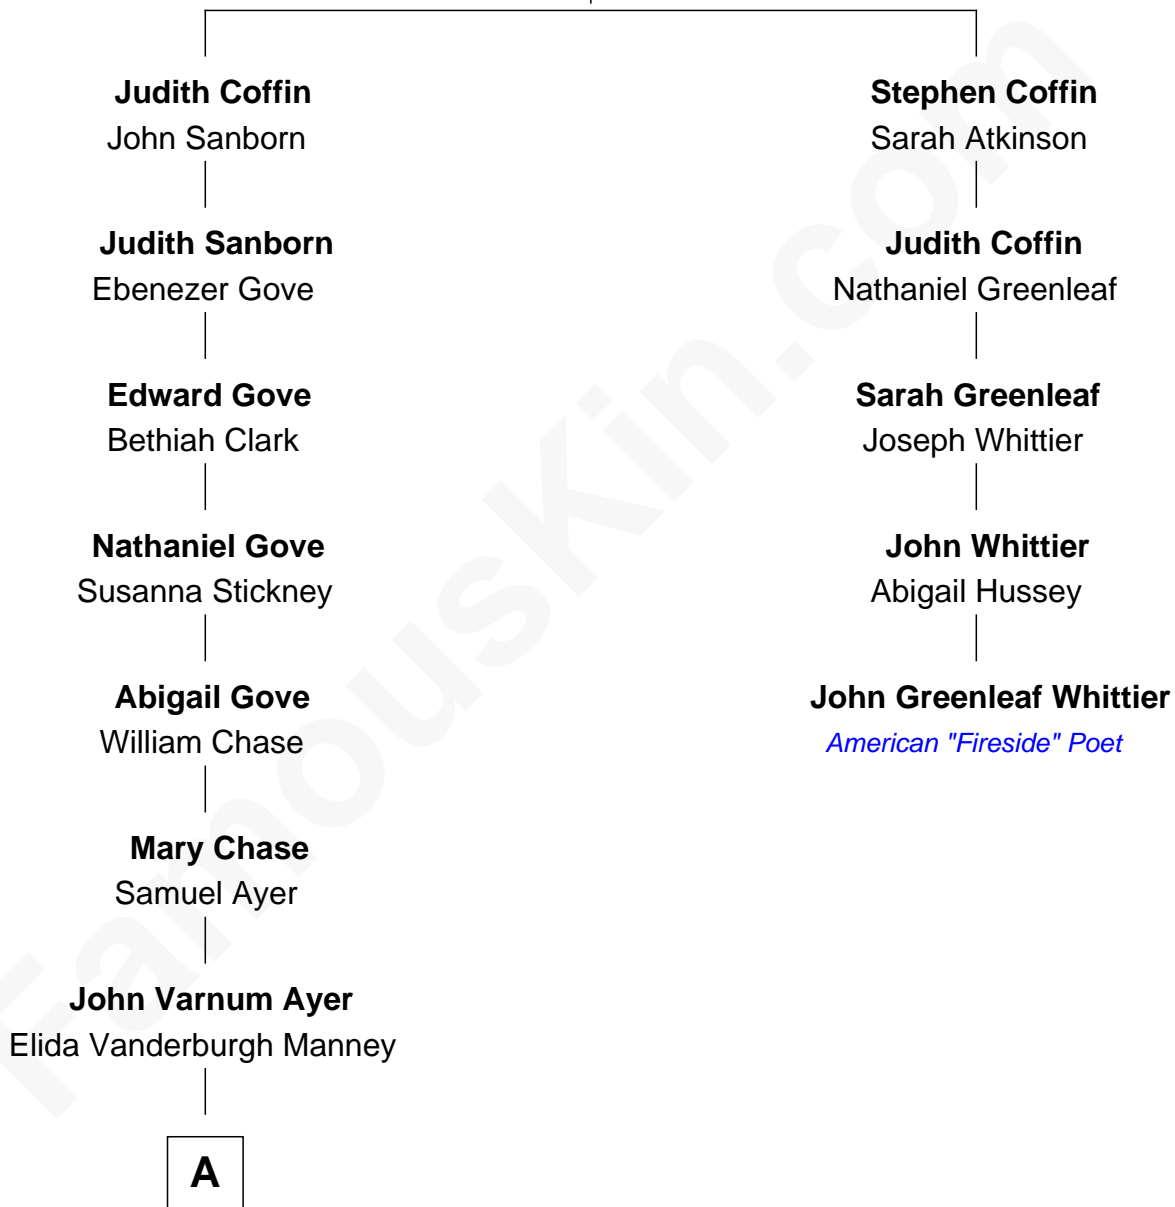

# FamousKin.com Relationship Chart of

**Gerald Ford**

*38th U.S. President*

4th cousin 6 times removed of

**John Greenleaf Whittier**

*American "Fireside" Poet*

**Tristram Coffin**  
Judith Greenleaf

**A**

—  
**George Manney Ayer**

Amy Gridley Butler

—  
**Adele Augusta Ayer**

Levi Addison Gardner

—  
**Dorothy Ayer Gardner**

Leslie Lynch King

—  
**Gerald Ford**

*38th U.S. President*