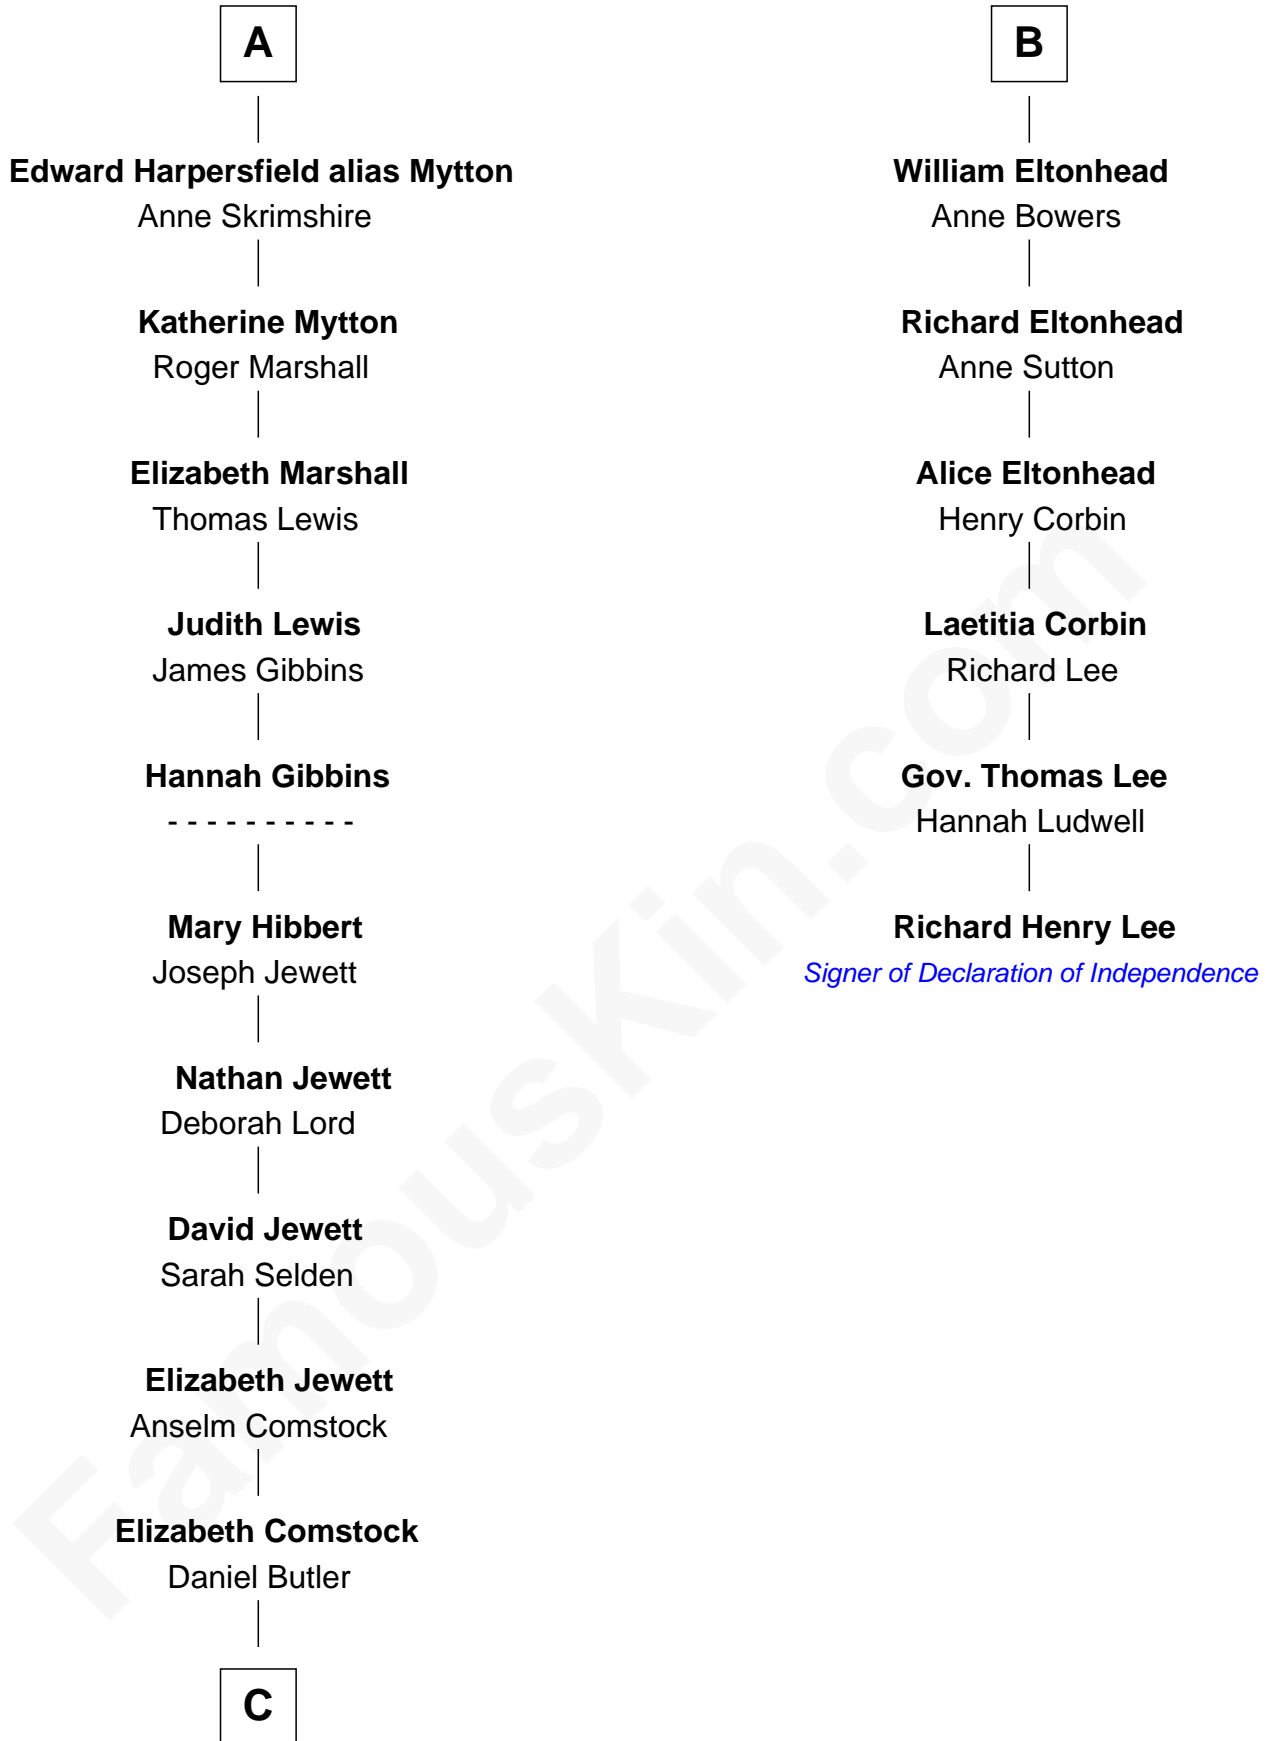

FamousKin.com Relationship Chart of

Gerald Ford

38th U.S. President

12th cousin 9 times removed of

Richard Henry Lee

Signer of the Declaration of Independence

C

George Selden Butler

Elizabeth Ely Gridley

Amy Gridley Butler

George Manney Ayer

Adele Augusta Ayer

Levi Addison Gardner

Dorothy Ayer Gardner

Leslie Lynch King

Gerald Ford

38th U.S. President

FamousKin.com