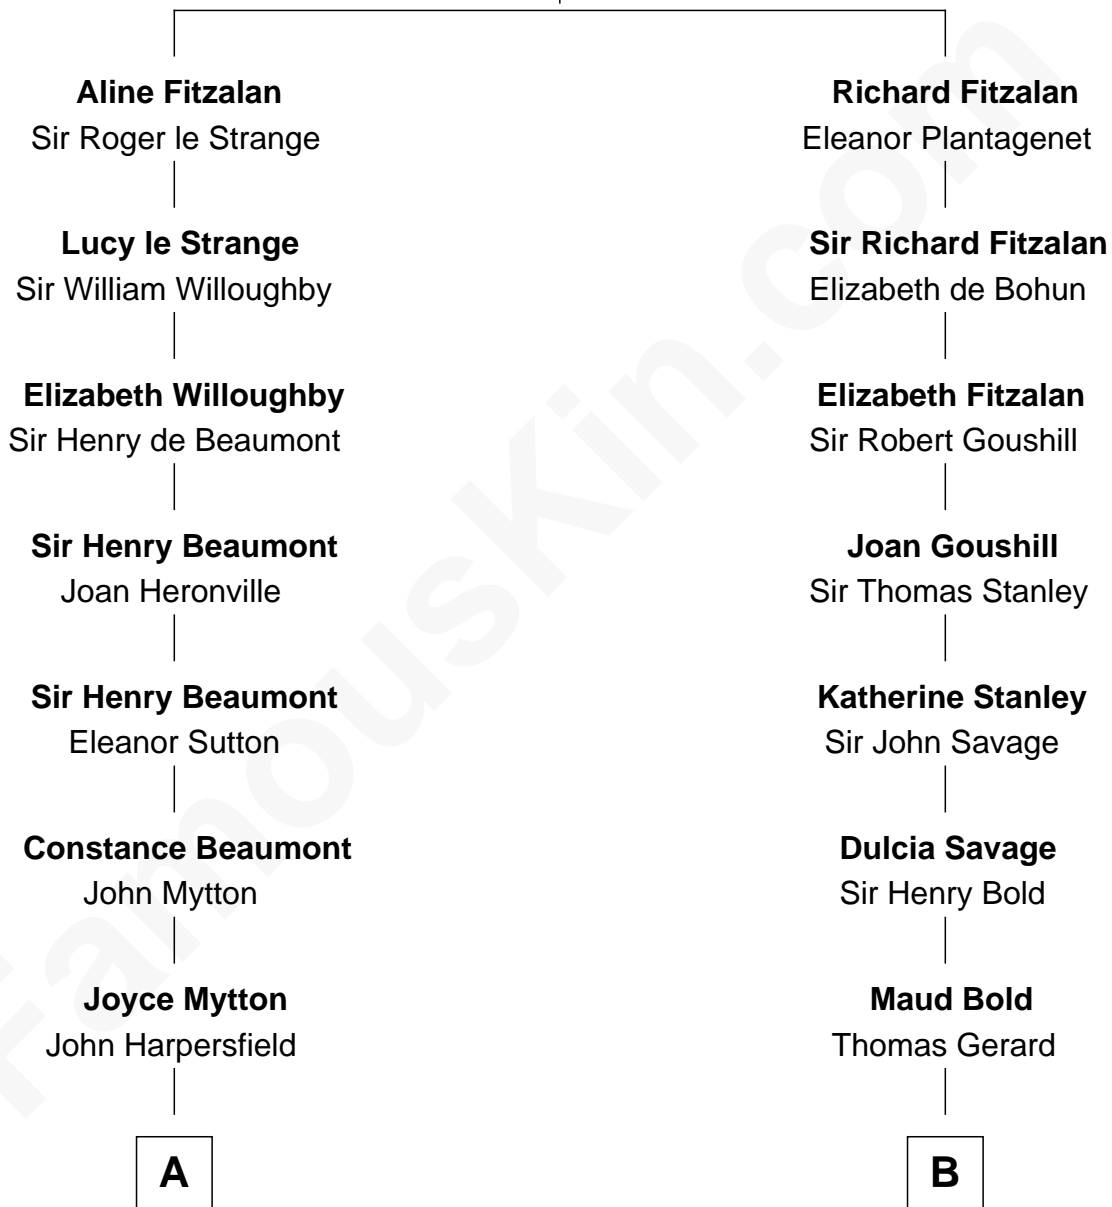

FamousKin.com Relationship Chart of

Gerald Ford

38th U.S. President

13th cousin 8 times removed of

Richard Henry Lee

Signer of the Declaration of Independence

Edmund Fitzalan

Alice de Warenne

C

George Selden Butler

Elizabeth Ely Gridley

Amy Gridley Butler

George Manney Ayer

Adele Augusta Ayer

Levi Addison Gardner

Dorothy Ayer Gardner

Leslie Lynch King

Gerald Ford

38th U.S. President

FamousKin.com