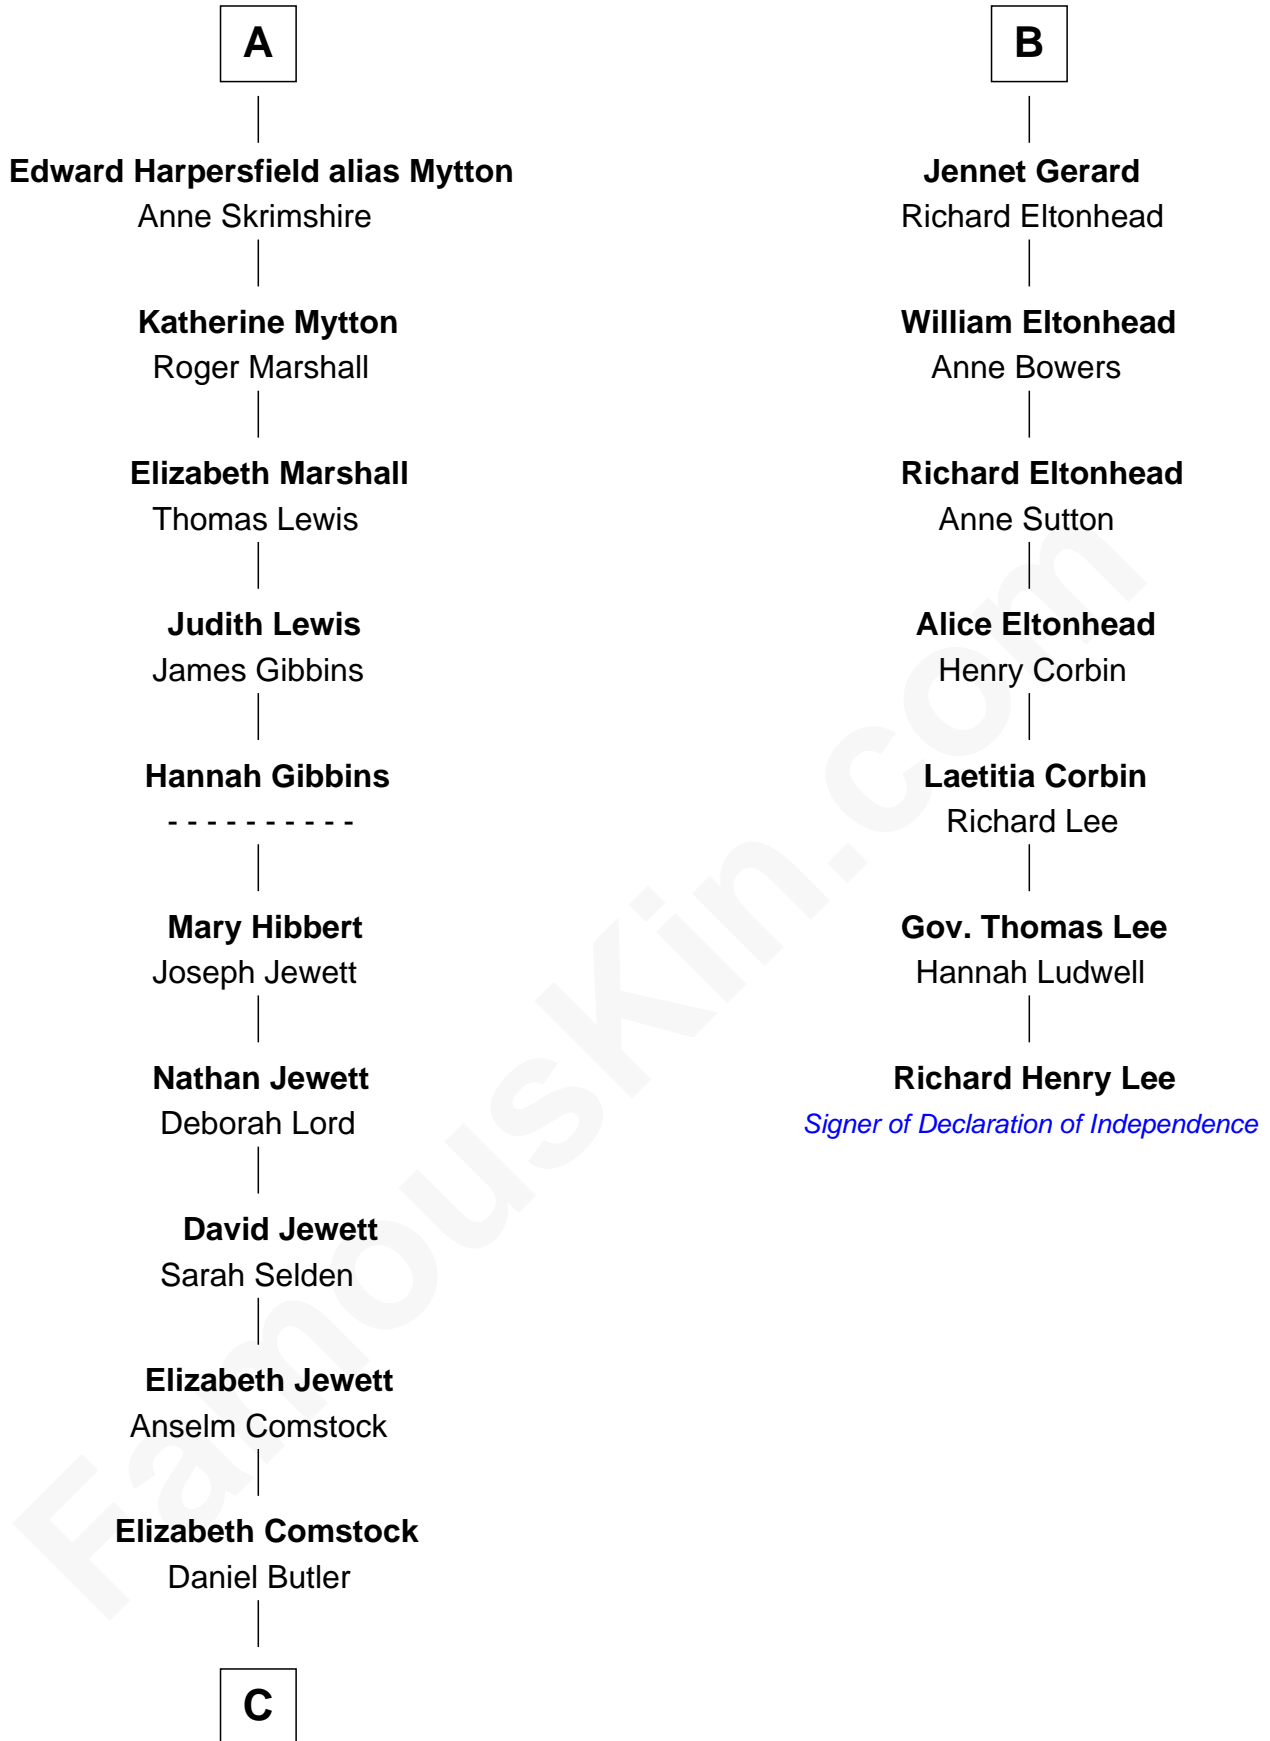

FamousKin.com Relationship Chart of

Gerald Ford

38th U.S. President

13th cousin 8 times removed of

Richard Henry Lee

Signer of the Declaration of Independence

Edmund Fitzalan

Alice de Warenne

Leslie Lynch King

Gerald Ford

38th U.S. President

FamousKin.com