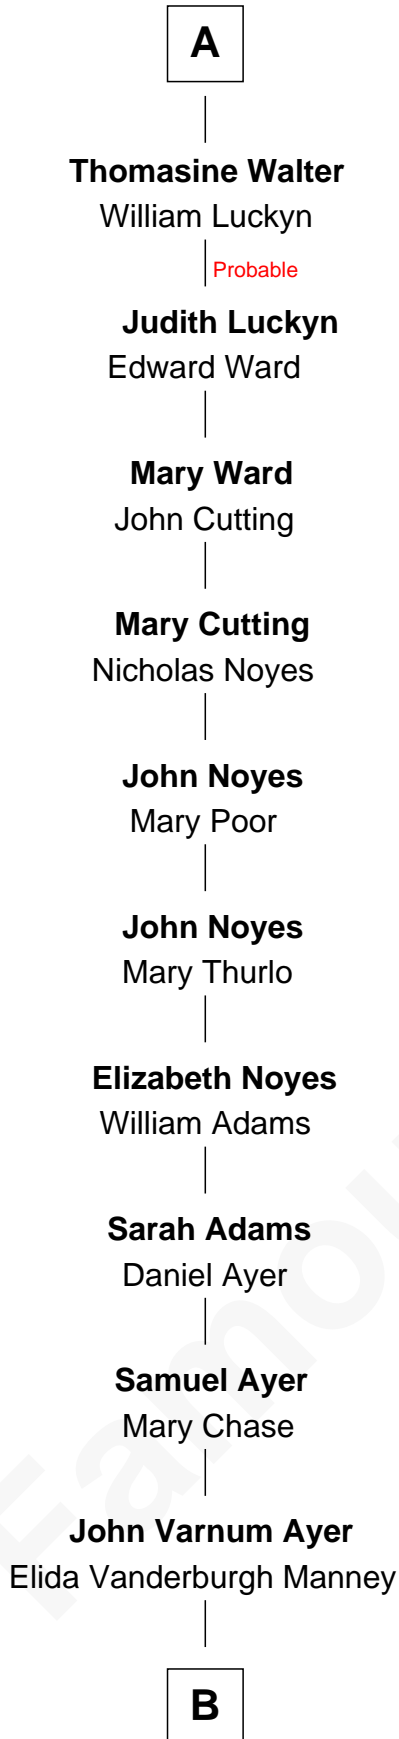

FamousKin.com Relationship Chart of

Gerald Ford

38th U.S. President

6th cousin 14 times removed of

Anne Boleyn

2nd Wife of King Henry VIII

Sir John Howard

Alice de Bois

Joan Howard
Sir Peter de Brewes

Beatrice Brewes
Sir Hugh Shirley

Sir Ralph Shirley
Joan Basset

Beatrice Shirley
John Brome

Isabel Brome
John Denton

Thomas Denton
Jane Webbe

Isabel Denton
William ap Walter

A

Sir Robert Howard
Margaret de Scales

Sir John Howard
Alice Tendring

Sir Robert Howard
Margaret Mowbray

Sir John Howard
Katherine Moleyns

Sir Thomas Howard
Elizabeth Tilney

Elizabeth Howard
Thomas Boleyn

Anne Boleyn
Wife of King Henry VIII

B

George Manney Ayer

Amy Gridley Butler

Adele Augusta Ayer

Levi Addison Gardner

Dorothy Ayer Gardner

Leslie Lynch King

Gerald Ford