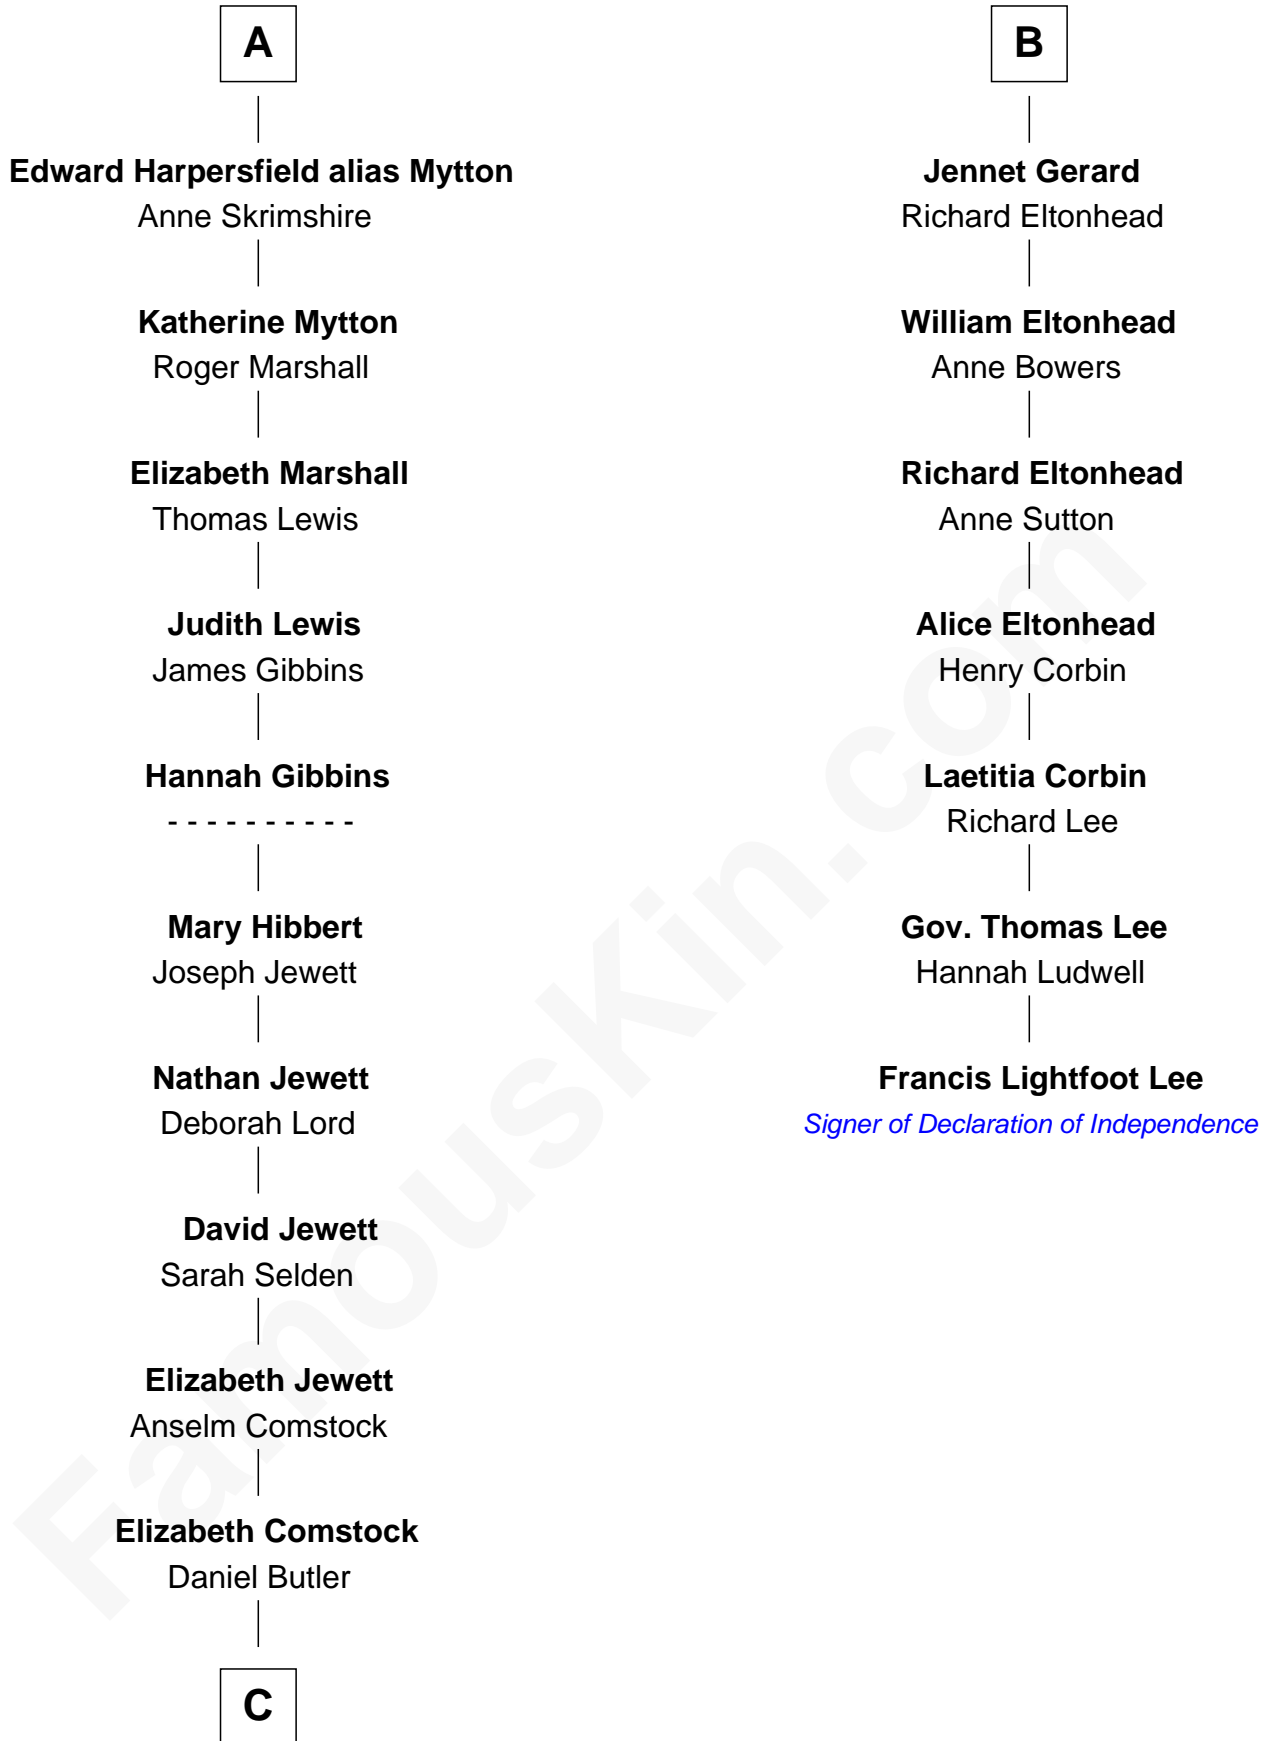

FamousKin.com Relationship Chart of

Gerald Ford

38th U.S. President

13th cousin 8 times removed of

Francis Lightfoot Lee

Signer of the Declaration of Independence

Edmund Fitzalan

Alice de Warenne

Leslie Lynch King

Gerald Ford

38th U.S. President

FamousKin.com