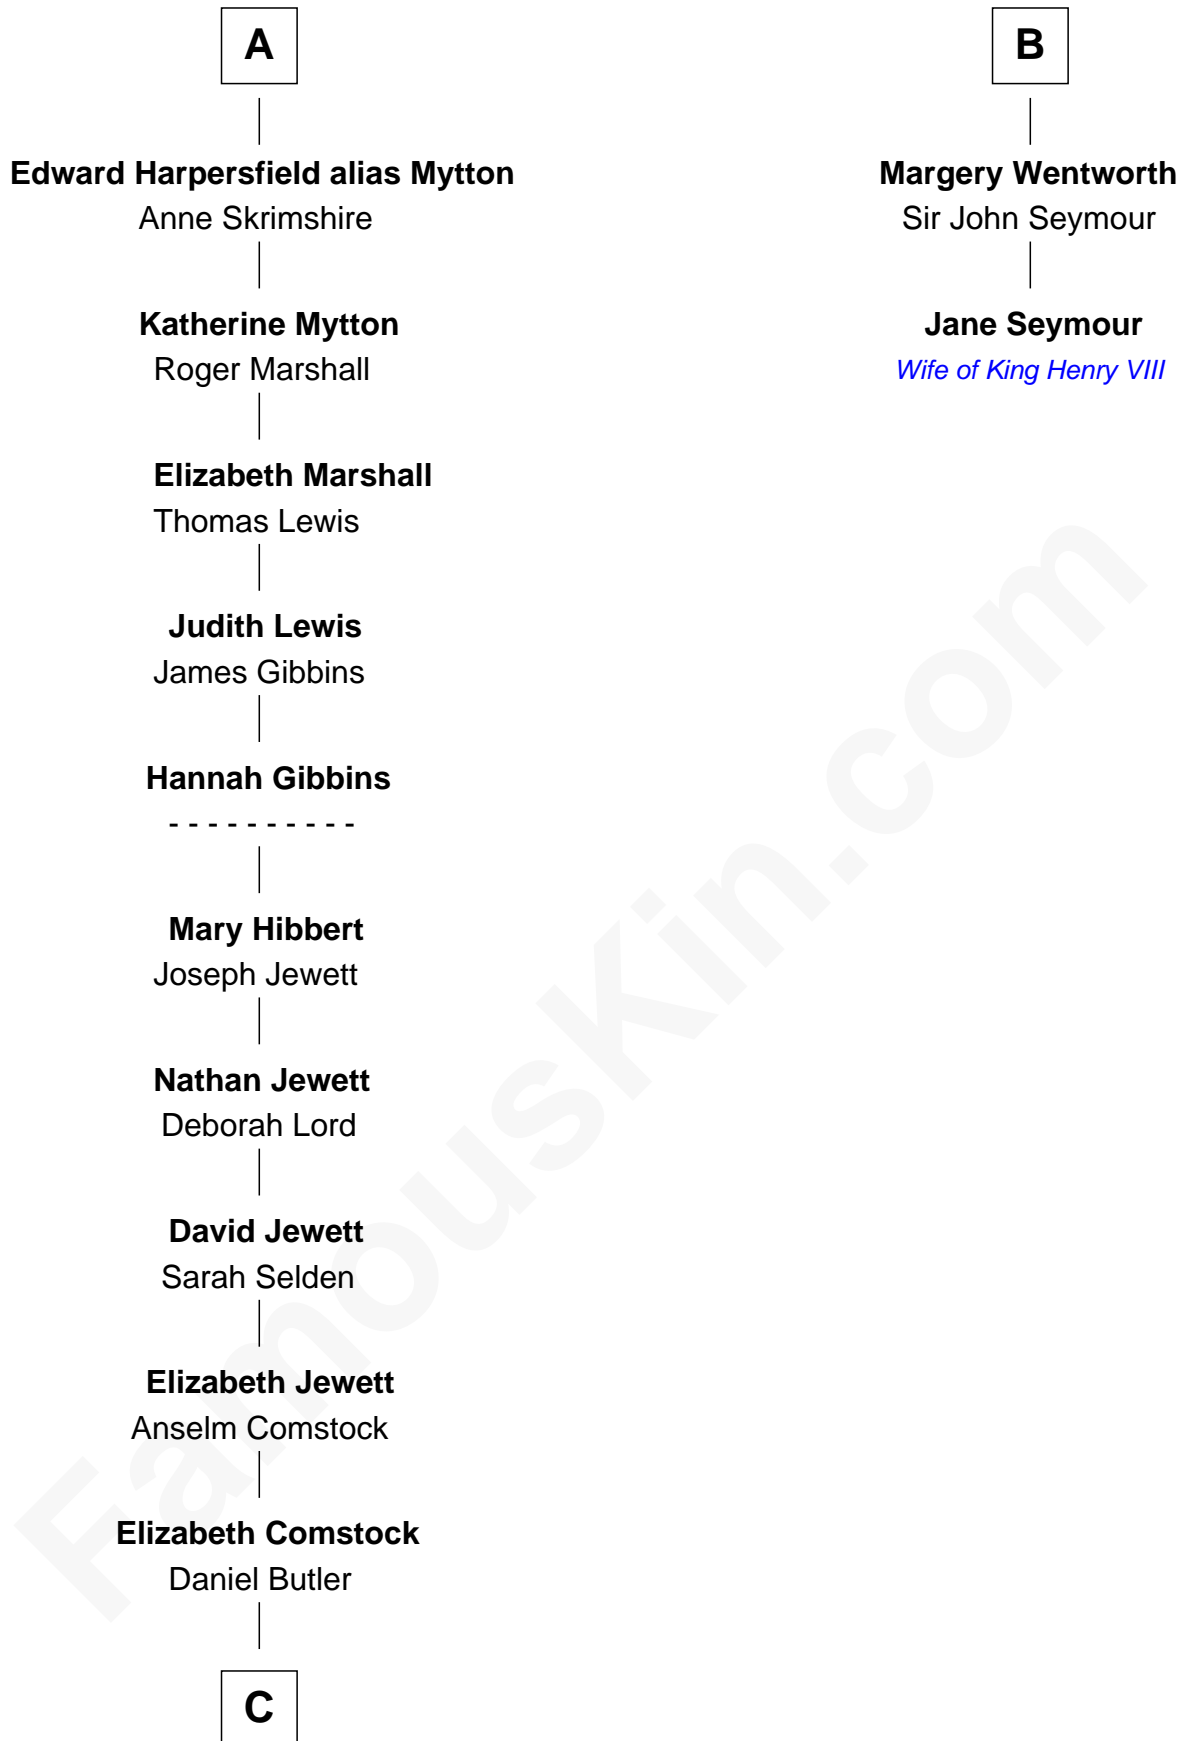

# FamousKin.com Relationship Chart of

**Gerald Ford**

*38th U.S. President*

8th cousin 13 times removed of

**Jane Seymour**

*3rd Wife of King Henry VIII*

**Eudo la Zouche**  
Milicent de Cantilupe

**Eve la Zouche**  
Sir Maurice de Berkeley

**Joyce Mytton**  
John Harpersfield

**A**

**Sir William la Zouche**  
Maud Lovel

**Milicent la Zouche**  
Sir William Deincourt

**Margaret Deincourt**  
Sir Robert de Tibetot

**Elizabeth de Tibetot**  
Sir Philip le Despencer

**Margery Despencer**  
Sir Roger Wentworth

**Sir Philip Wentworth**  
Mary Clifford

**Sir Henry Wentworth**  
Anne Say

**B**

**C**

—  
**George Selden Butler**

Elizabeth Ely Gridley

—  
**Amy Gridley Butler**