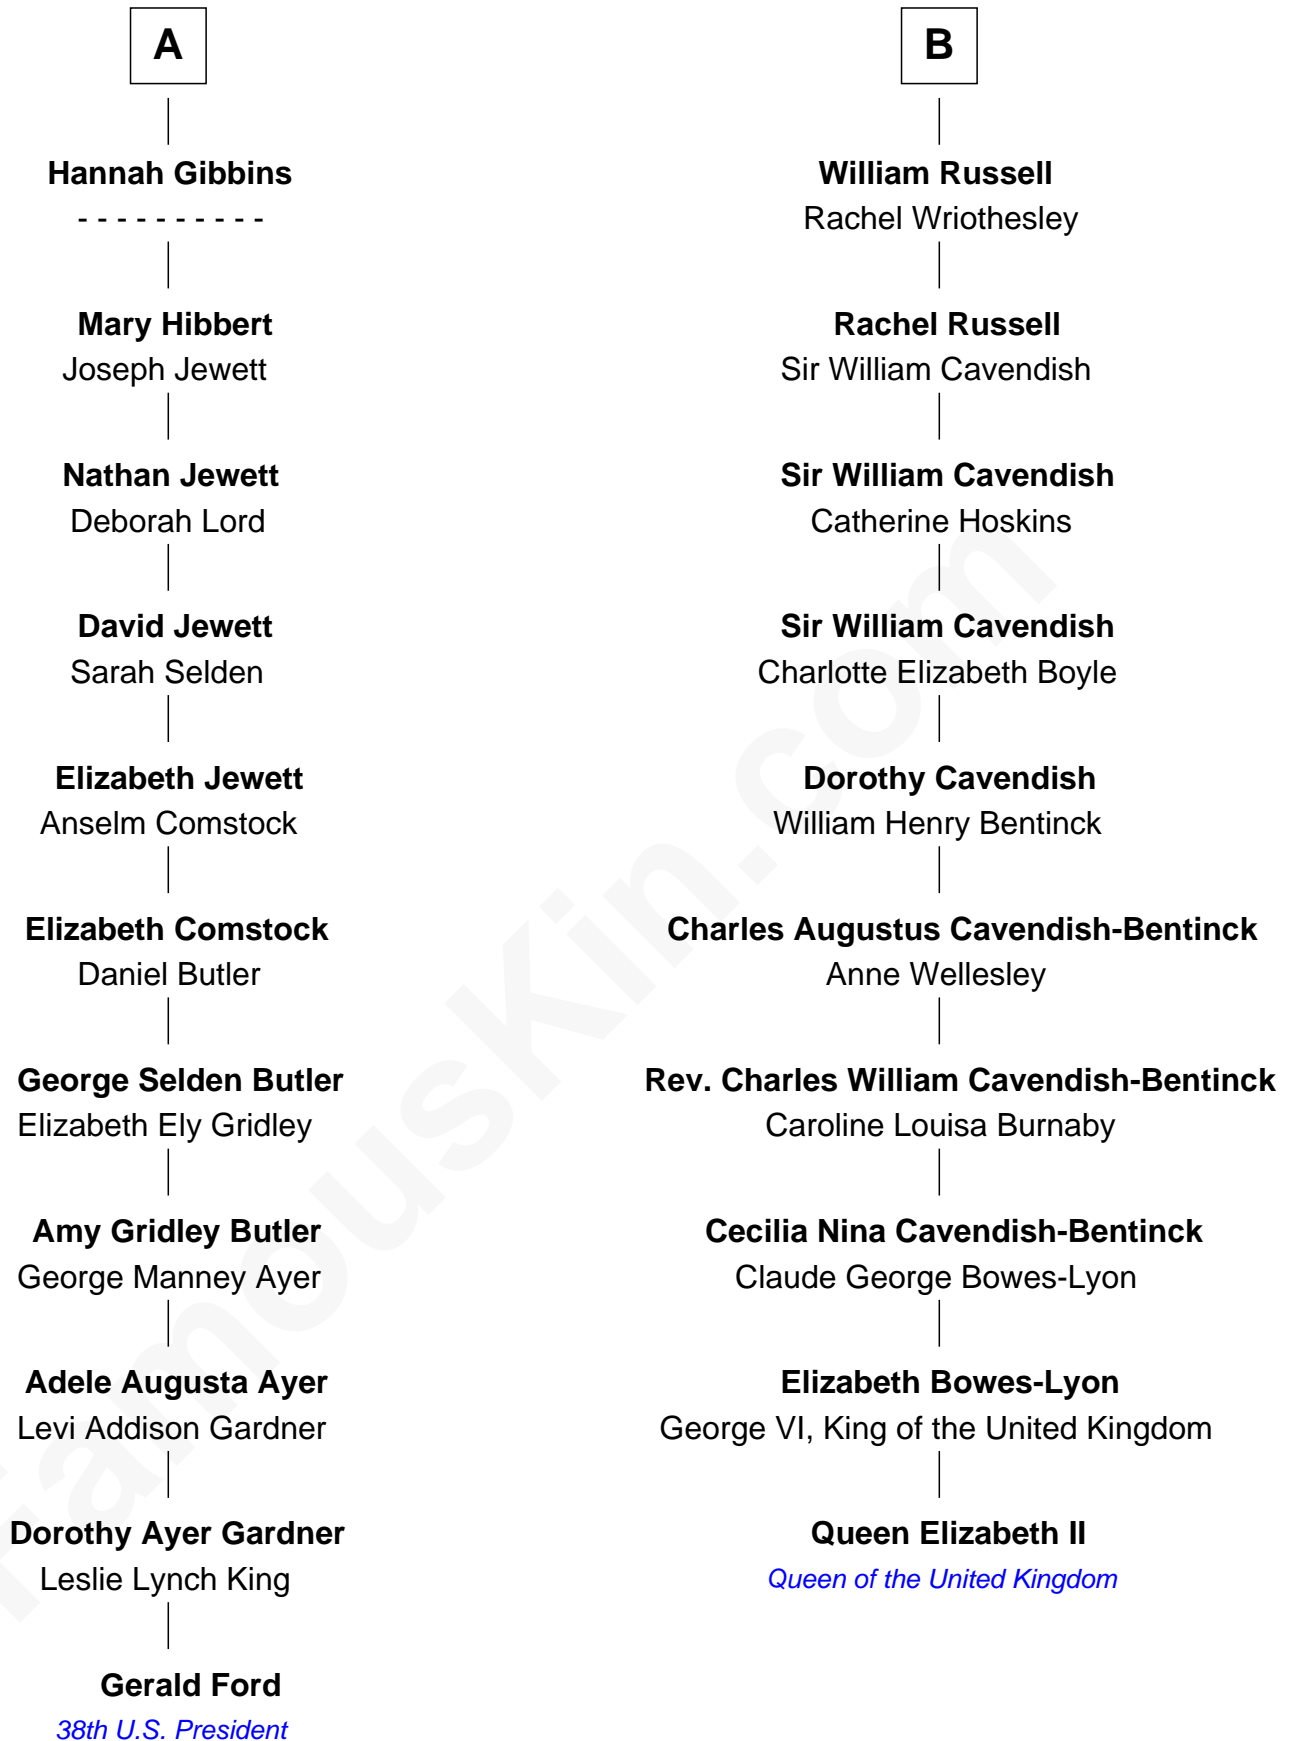

FamousKin.com Relationship Chart of

Gerald Ford

38th U.S. President

16th cousin 1 time removed of

Queen Elizabeth II

Queen of the United Kingdom

Elizabeth II photo by [Eric Draper](#)