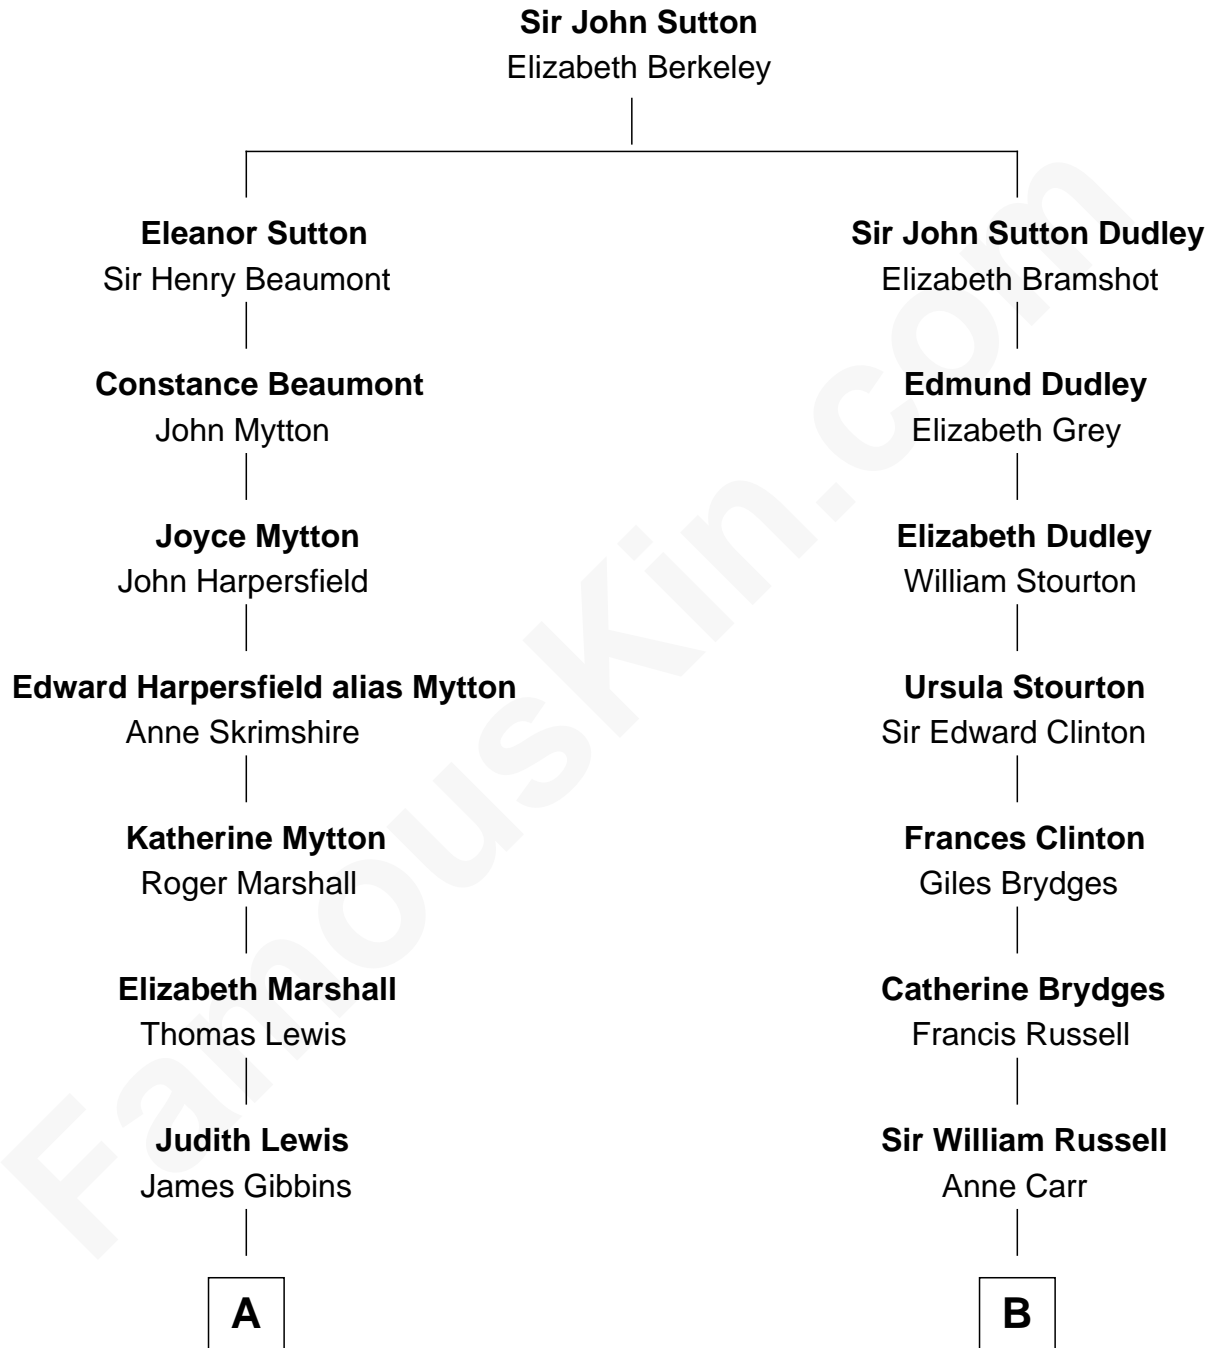

FamousKin.com Relationship Chart of

Gerald Ford

38th U.S. President

16th cousin 1 time removed of

Queen Elizabeth II

Queen of the United Kingdom

Elizabeth II photo by [Eric Draper](#)