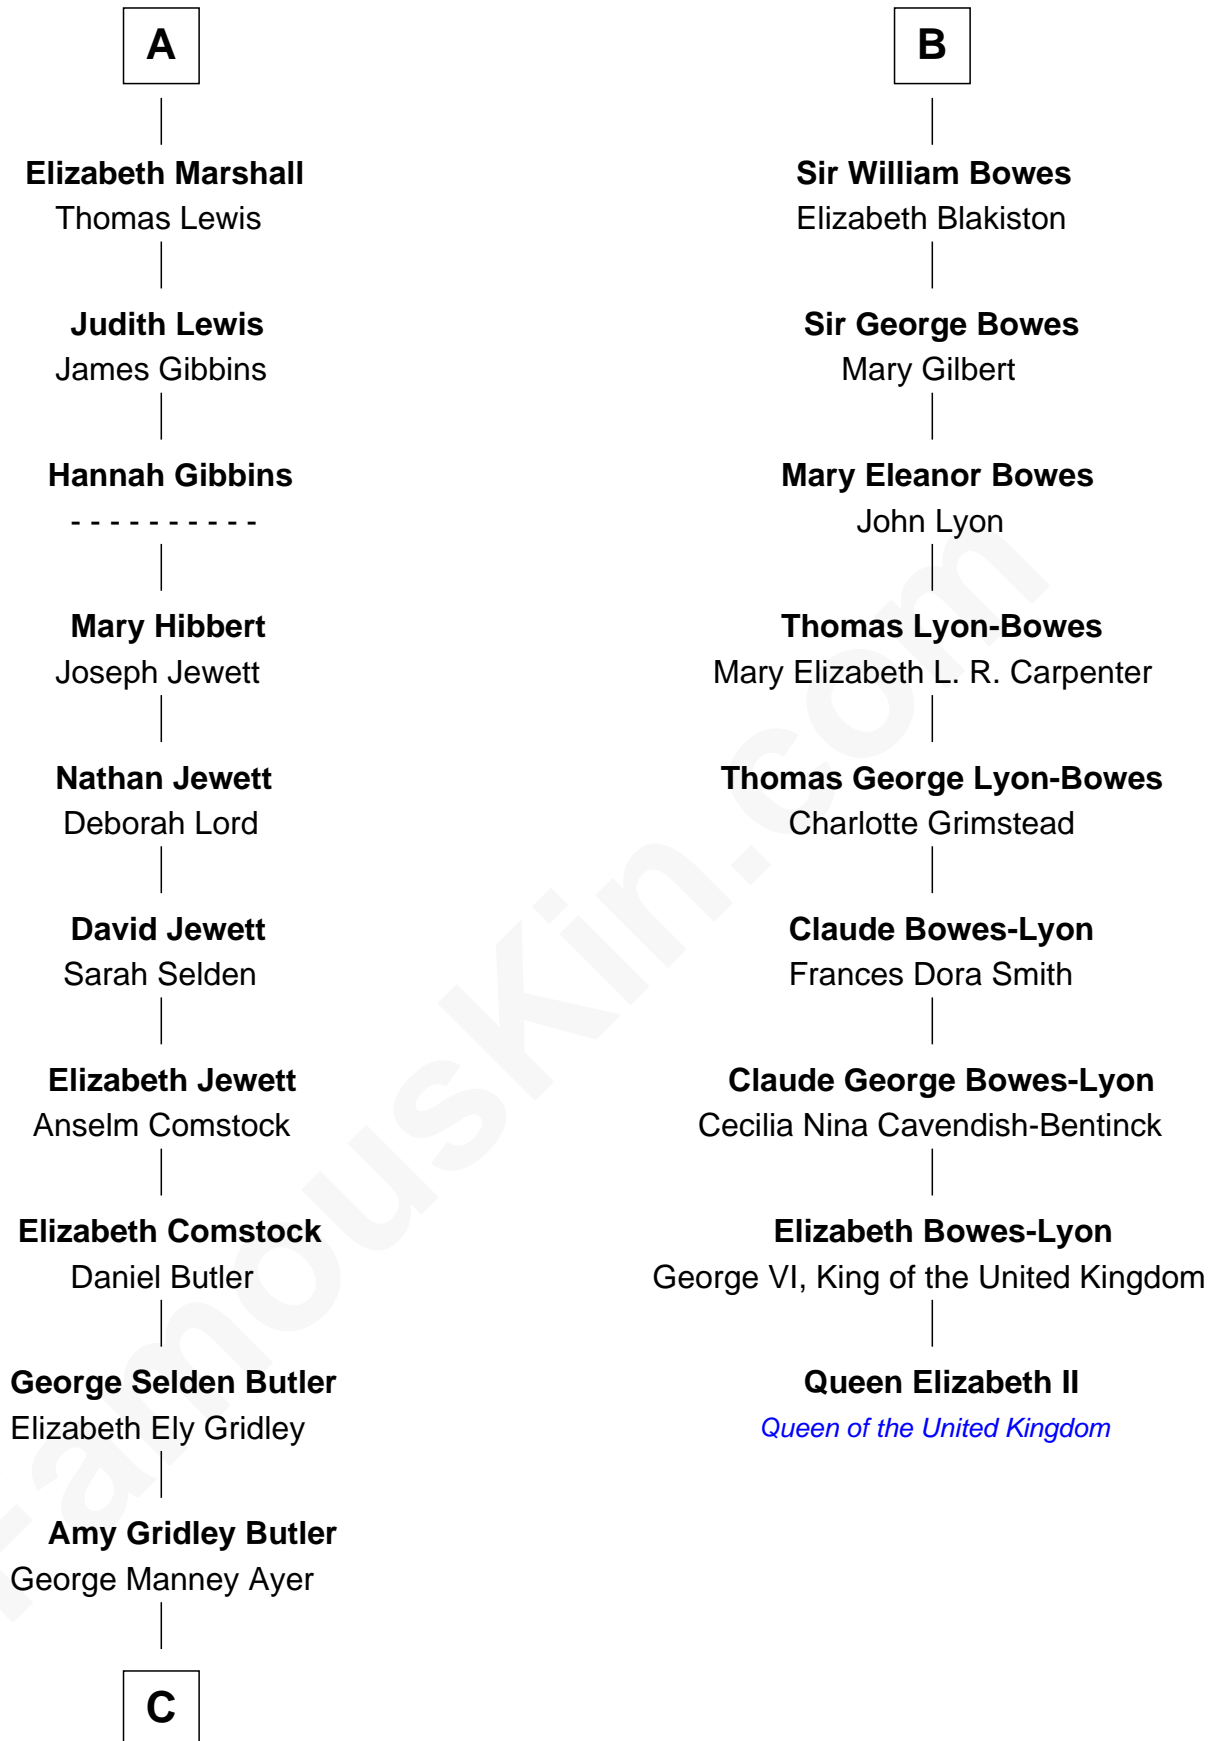

# FamousKin.com Relationship Chart of

**Gerald Ford**

*38th U.S. President*

15th cousin 4 times removed of

**Queen Elizabeth II**

*Queen of the United Kingdom*

**Sir William Willoughby**

Lucy le Strange

Sir William FitzHugh

**Maud FitzHugh**

Sir William Bowes

**Sir Ralph Bowes**

Margery Conyers

**Richard Bowes**

Elizabeth Aske

**Sir George Bowes**

Jane Talbot

**Thomas Bowes**

Anne Warcop

**Thomas Bowes**

Anne Maxton

**B**

**C**

**Adele Augusta Ayer**  
Levi Addison Gardner

**Dorothy Ayer Gardner**  
Leslie Lynch King

**Gerald Ford**  
*38th U.S. President*

FamousKin.com