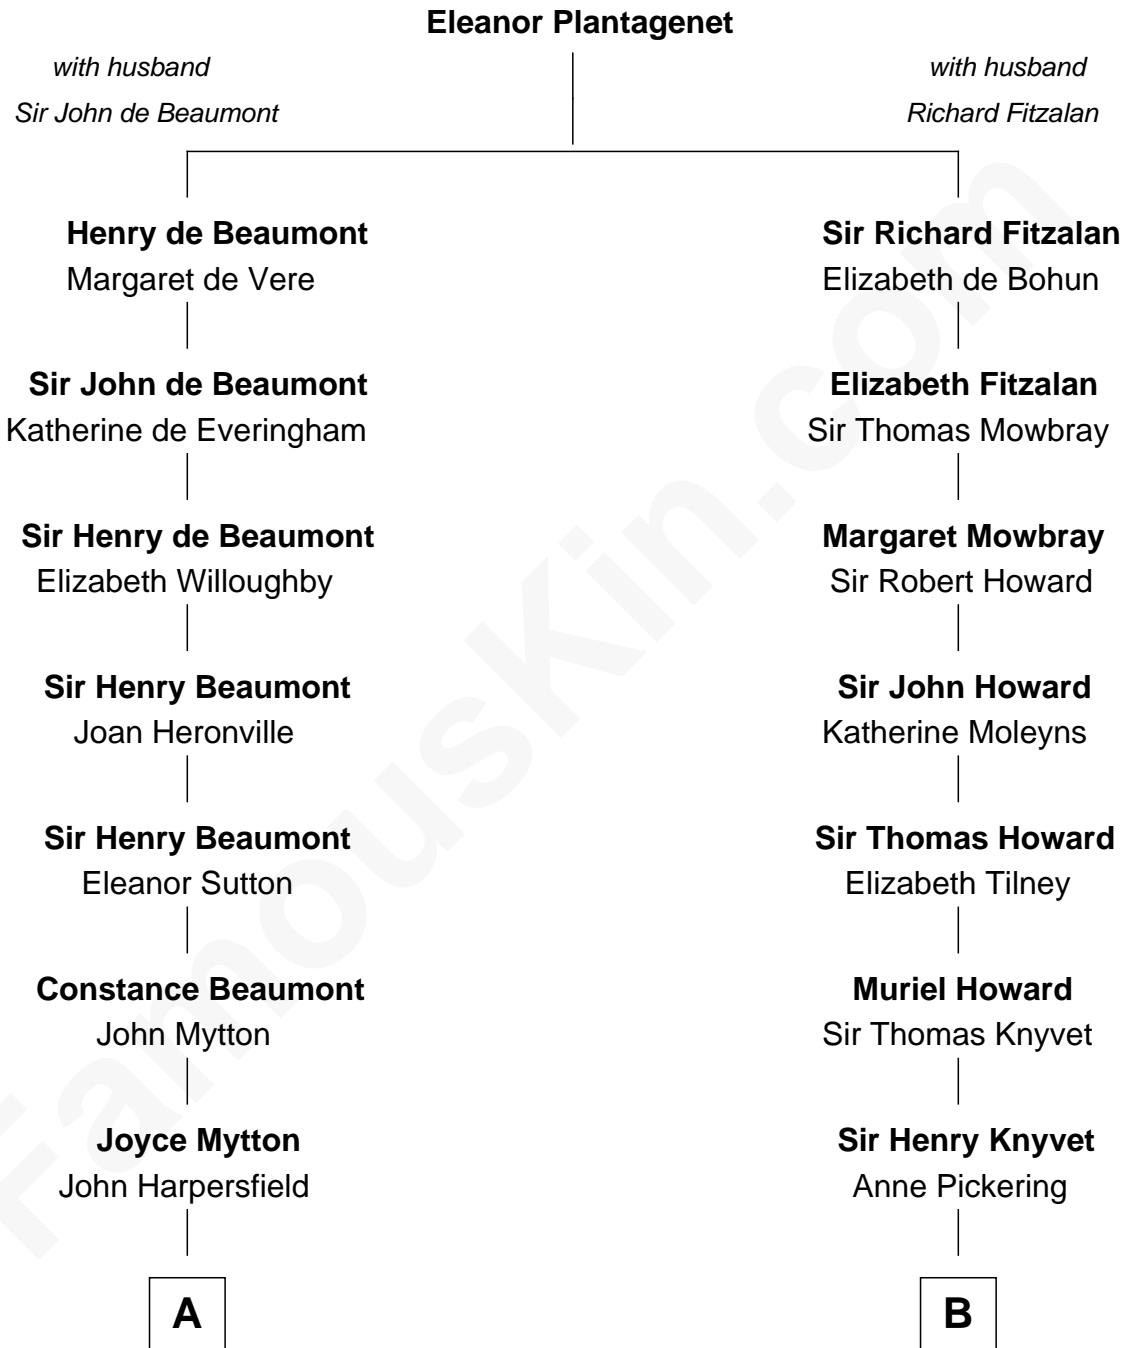

FamousKin.com Relationship Chart of

Gerald Ford

38th U.S. President

19th cousin 2 times removed of

Tilda Swinton

Movie Actress

C

George Selden Butler
Elizabeth Ely Gridley

Amy Gridley Butler
George Manney Ayer

Adele Augusta Ayer
Levi Addison Gardner

Dorothy Ayer Gardner
Leslie Lynch King

Gerald Ford
38th U.S. President

D

Mariora Beatrice Evelyn Rochfort Alers-Hankey
Alan Henry Campbell Swinton