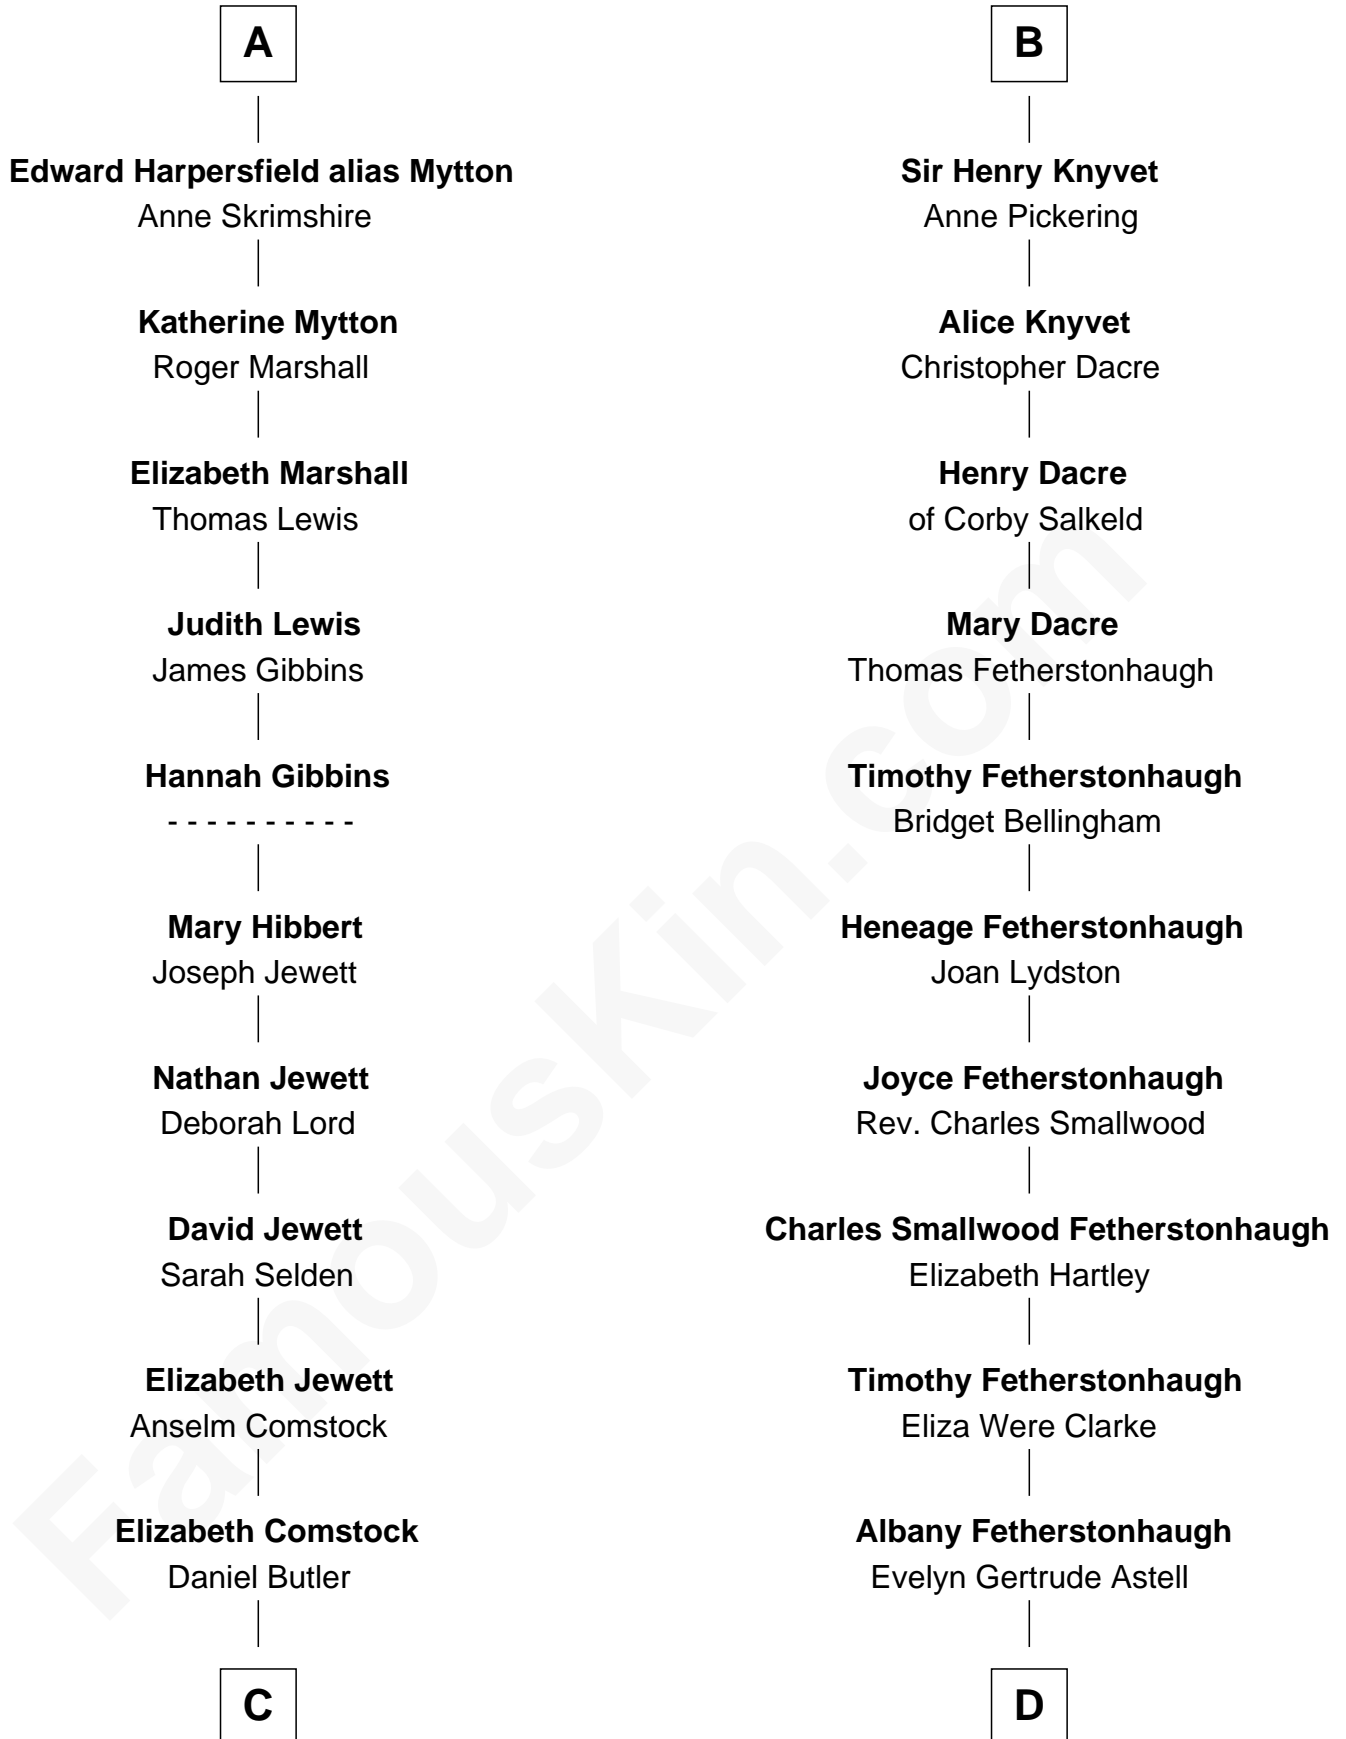

FamousKin.com Relationship Chart of

Gerald Ford

38th U.S. President

20th cousin 1 time removed of

Tilda Swinton

Movie Actress

Edmund Fitzalan

Alice de Warenne

Tilda Swinton photo by [Nicolas Genin](#) (CC BY-SA 2.0)