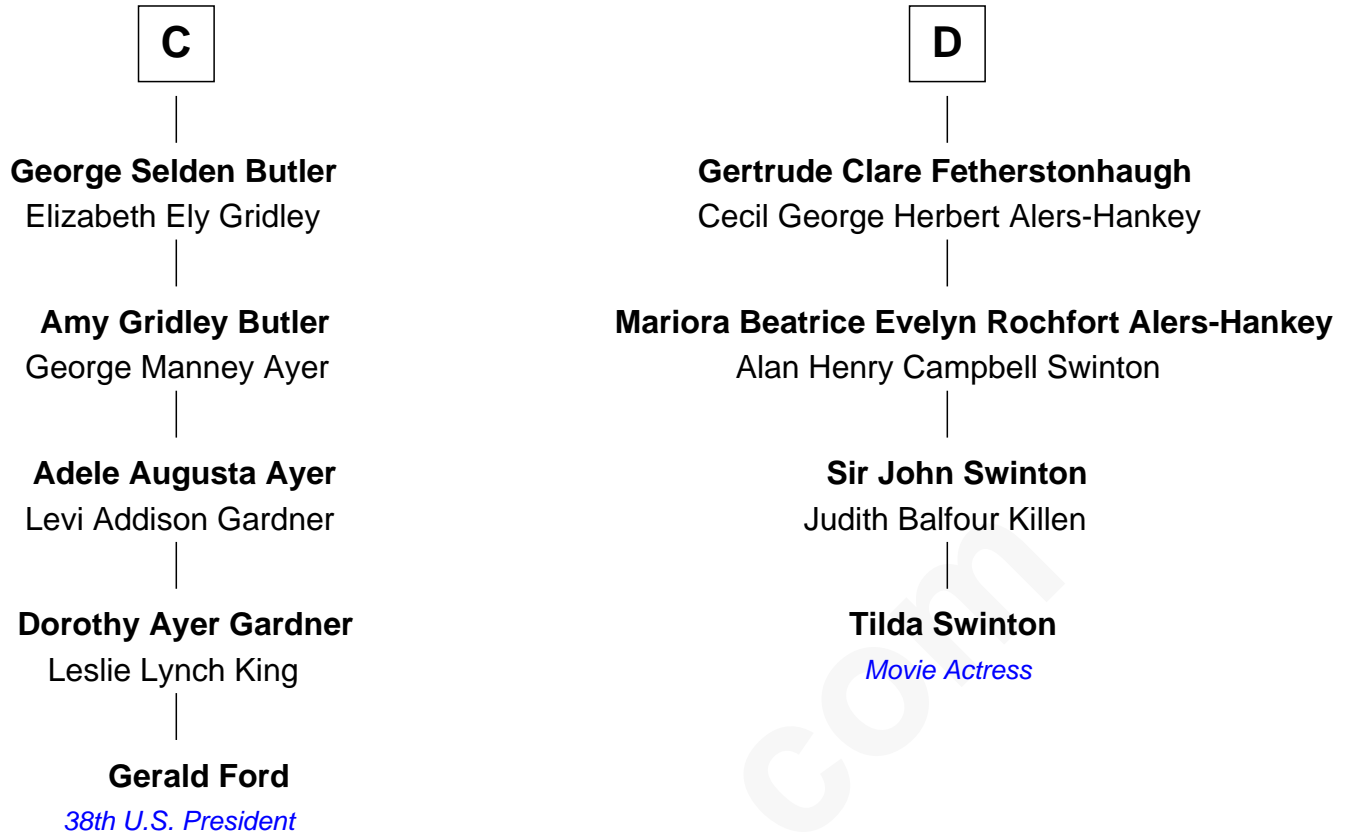

FamousKin.com Relationship Chart of

Gerald Ford

38th U.S. President

20th cousin 1 time removed of

Tilda Swinton

Movie Actress

Edmund Fitzalan

Alice de Warenne

Tilda Swinton photo by [Nicolas Genin](#) (CC BY-SA 2.0)