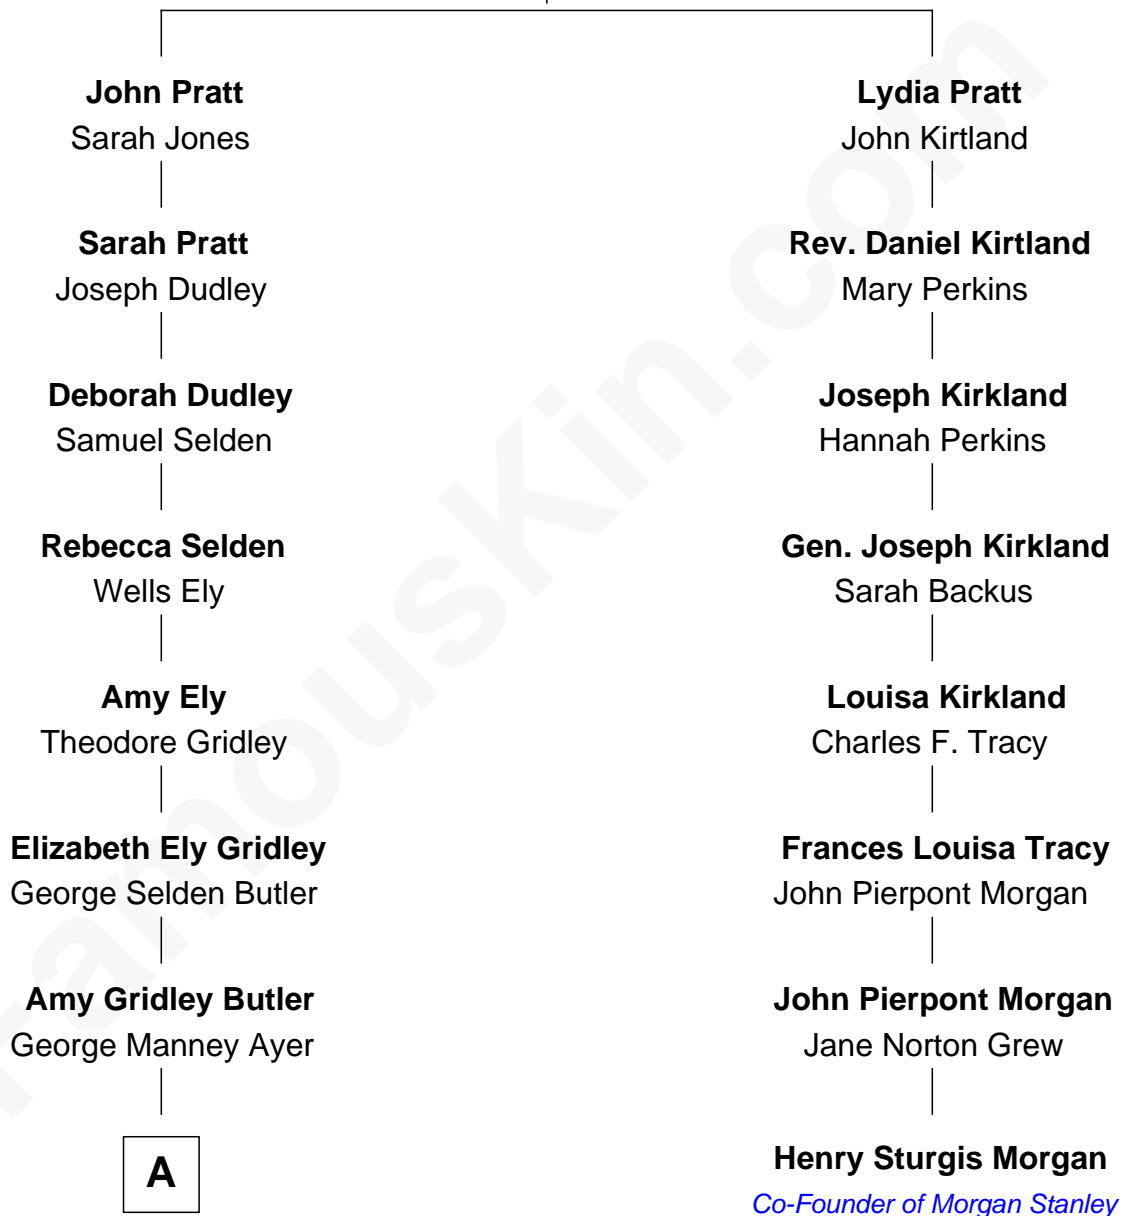

FamousKin.com Relationship Chart of

Gerald Ford

38th U.S. President

7th cousin 2 times removed of

Henry Sturgis Morgan

Co-Founder of Morgan Stanley

William Pratt
Elizabeth Clark

A

—
Adele Augusta Ayer
Levi Addison Gardner

—
Dorothy Ayer Gardner
Leslie Lynch King

—
Gerald Ford
38th U.S. President

FamousKin.com