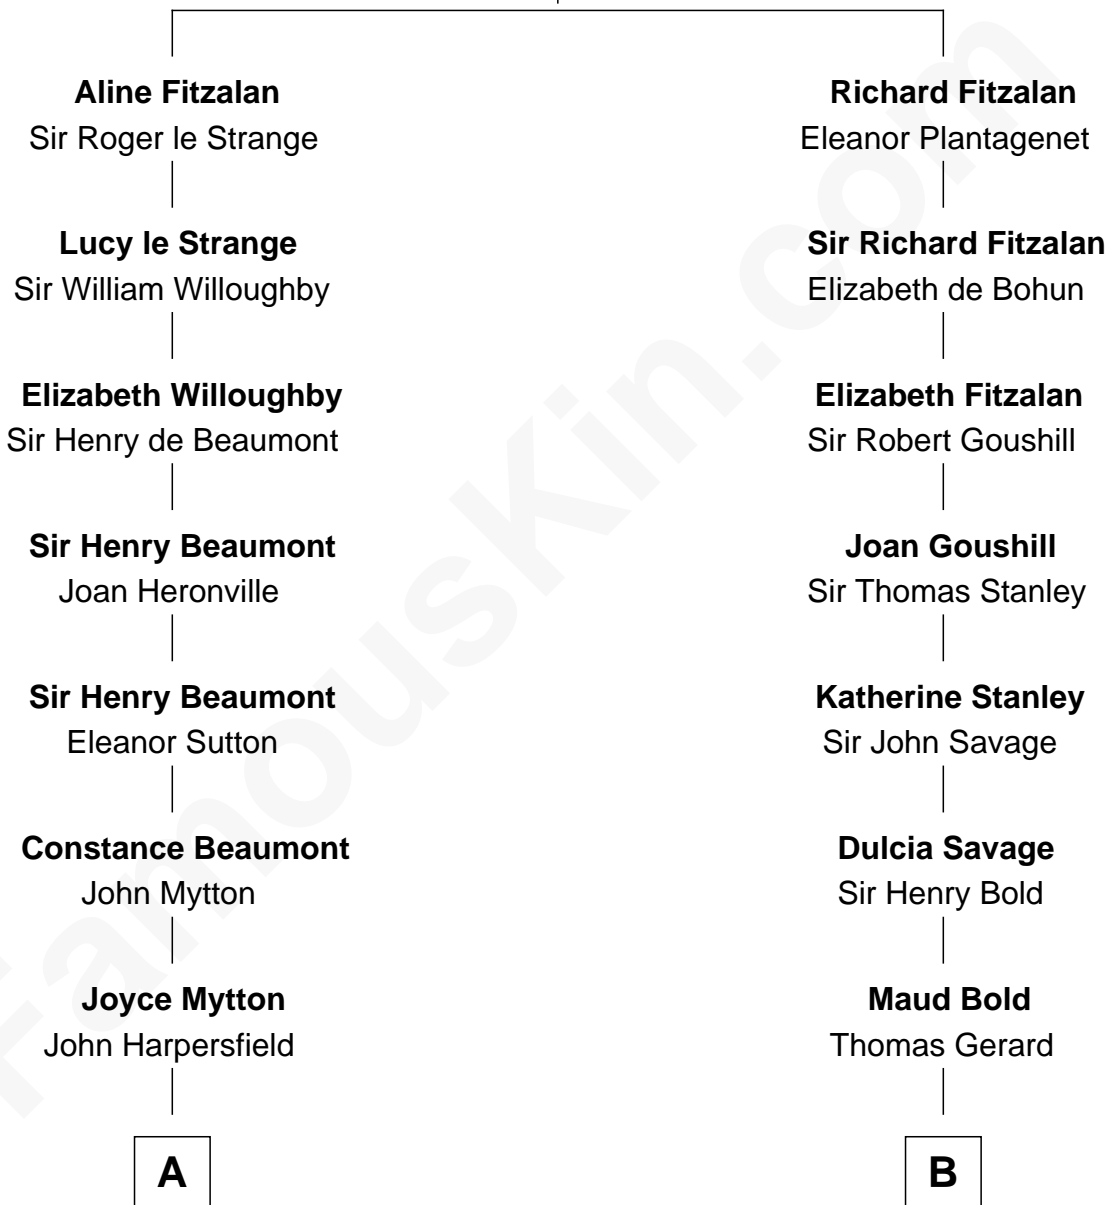

FamousKin.com Relationship Chart of

Gerald Ford

38th U.S. President

16th cousin 5 times removed of

Fitzhugh Lee

40th Governor of Virginia

Edmund Fitzalan

Alice de Warenne

C

George Selden Butler

Elizabeth Ely Gridley

Amy Gridley Butler

George Manney Ayer

Adele Augusta Ayer

Levi Addison Gardner

Dorothy Ayer Gardner

Leslie Lynch King

Gerald Ford

38th U.S. President

FamousKin.com