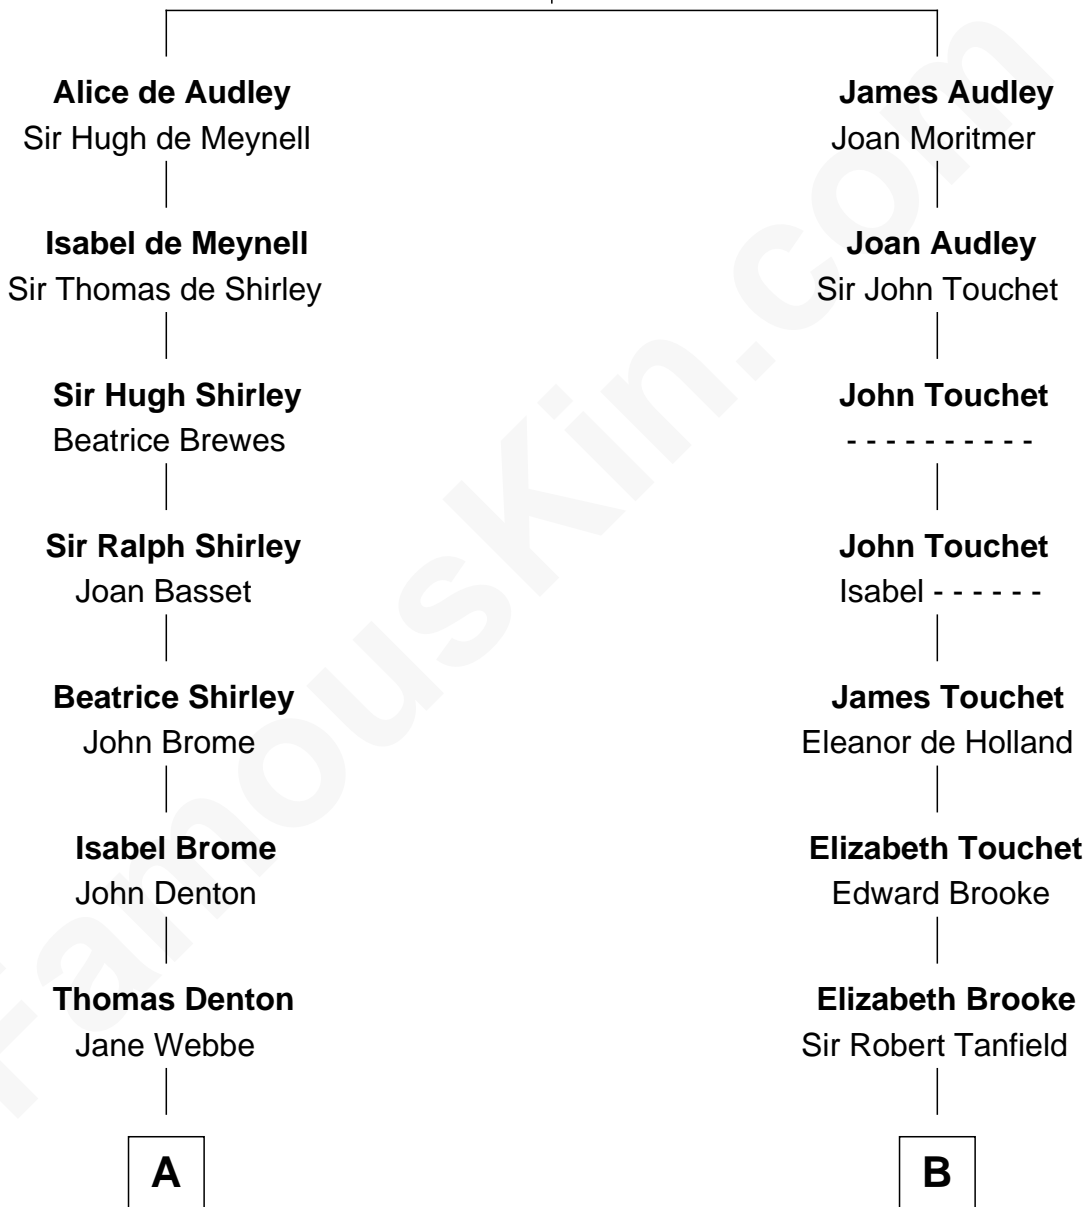

FamousKin.com Relationship Chart of

Gerald Ford

38th U.S. President

20th cousin 1 time removed of

Fitzhugh Lee

40th Governor of Virginia

Sir Nicholas Audley

Joan Martin

C

John Varnum Ayer
Elida Vanderburgh Manney

George Manney Ayer
Amy Gridley Butler

Adele Augusta Ayer
Levi Addison Gardner

Dorothy Ayer Gardner
Leslie Lynch King

Gerald Ford
38th U.S. President

D

Col. Henry Lee
Lucy Grymes