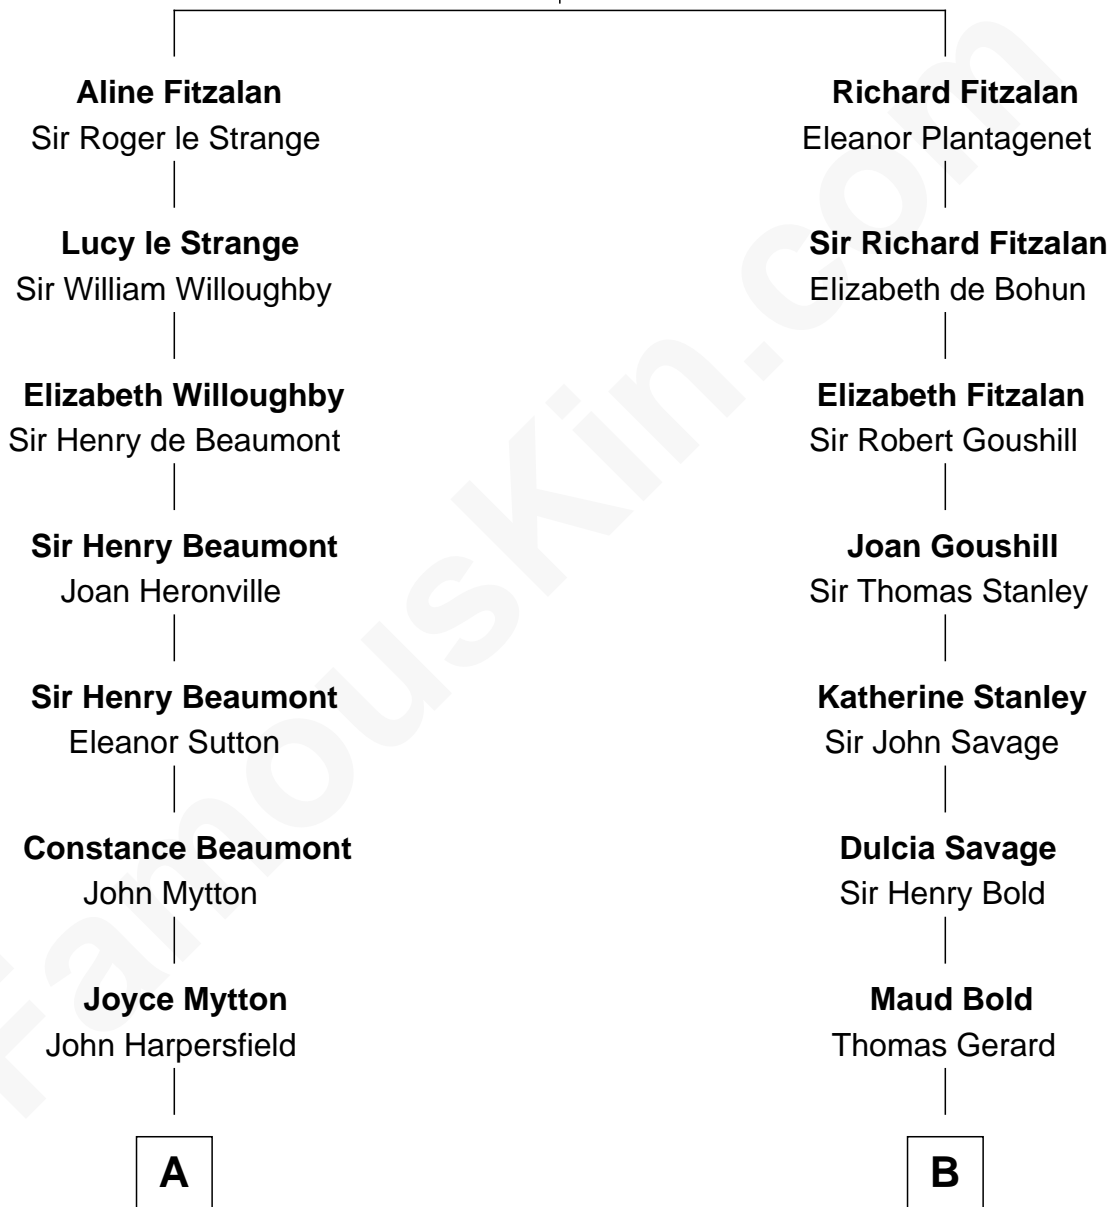

FamousKin.com Relationship Chart of

Gerald Ford

38th U.S. President

14th cousin 7 times removed of

Thomas Sim Lee

2nd and 7th Governor of Maryland

Edmund Fitzalan

Alice de Warenne

C

George Selden Butler

Elizabeth Ely Gridley

Amy Gridley Butler

George Manney Ayer

Adele Augusta Ayer

Levi Addison Gardner

Dorothy Ayer Gardner

Leslie Lynch King

Gerald Ford

38th U.S. President

FamousKin.com