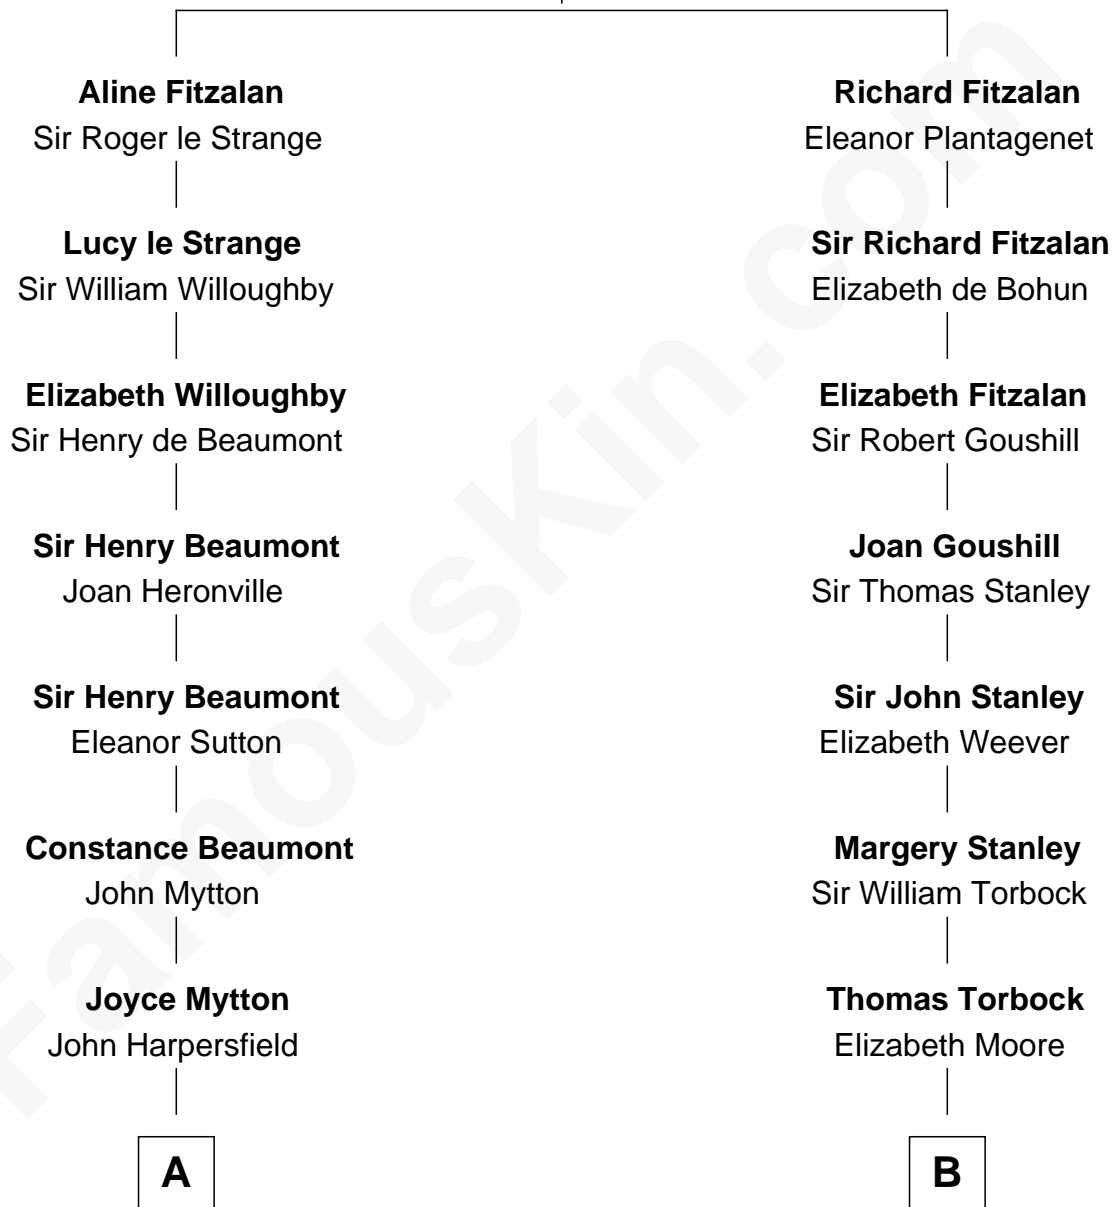

# FamousKin.com Relationship Chart of

**Gerald Ford**

*38th U.S. President*

15th cousin 6 times removed of

**Edward Lloyd V**

*13th Governor of Maryland*

**Edmund Fitzalan**

Alice de Warenne

**C**

George Selden Butler

Elizabeth Ely Gridley

Amy Gridley Butler

George Manney Ayer

Adele Augusta Ayer

Levi Addison Gardner

Dorothy Ayer Gardner

Leslie Lynch King

Gerald Ford

*38th U.S. President*

FamousKin.com