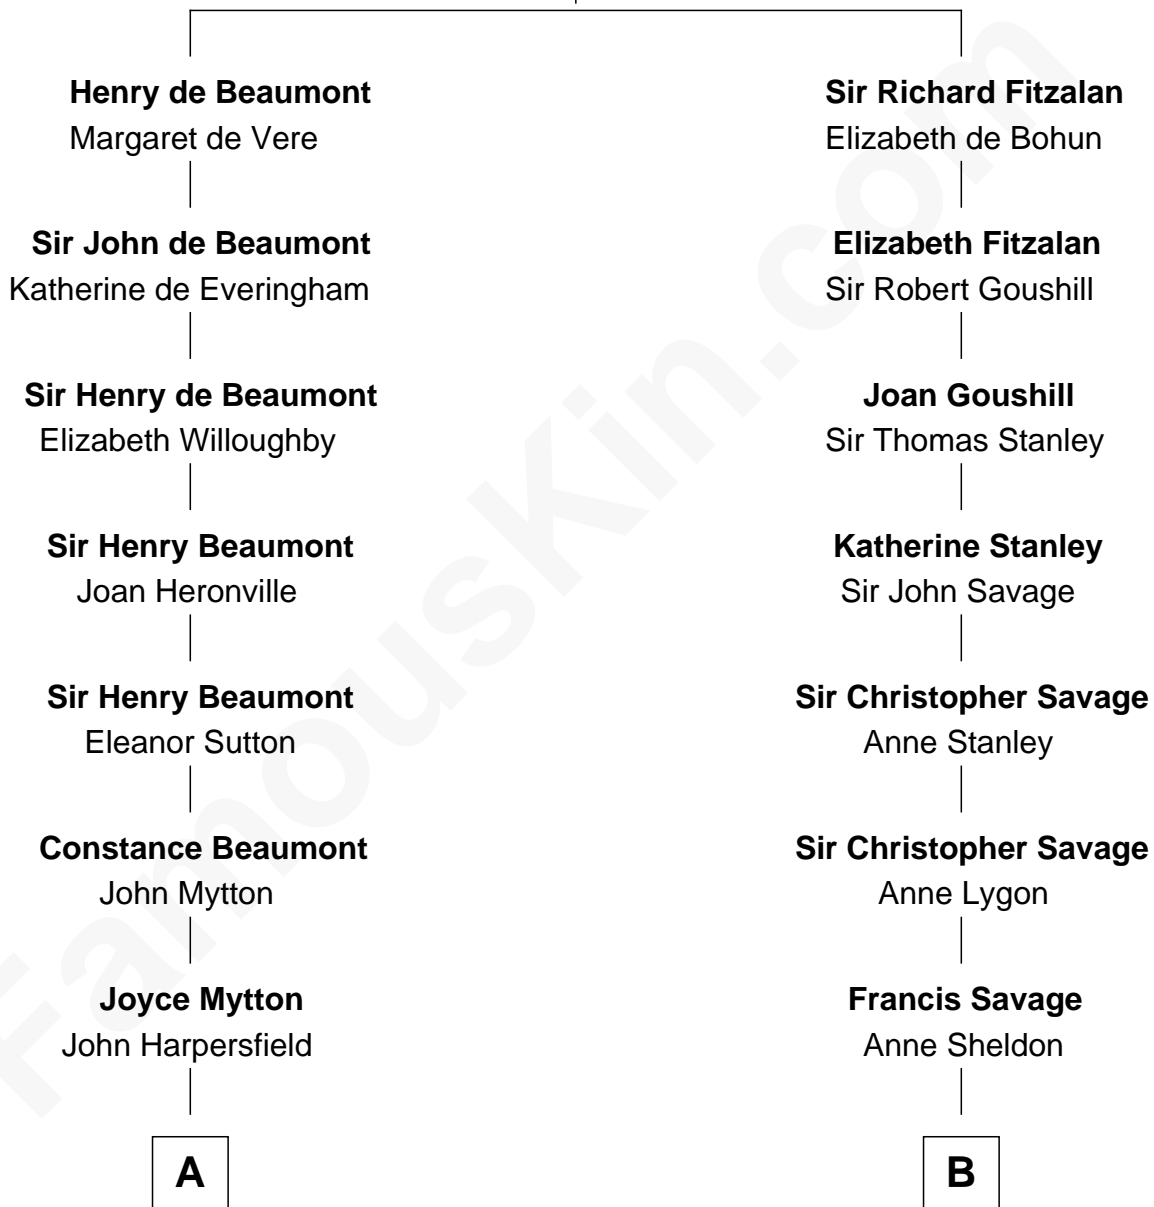

Eleanor Plantagenet

with husband
Sir John de Beaumont

with husband
Richard Fitzalan