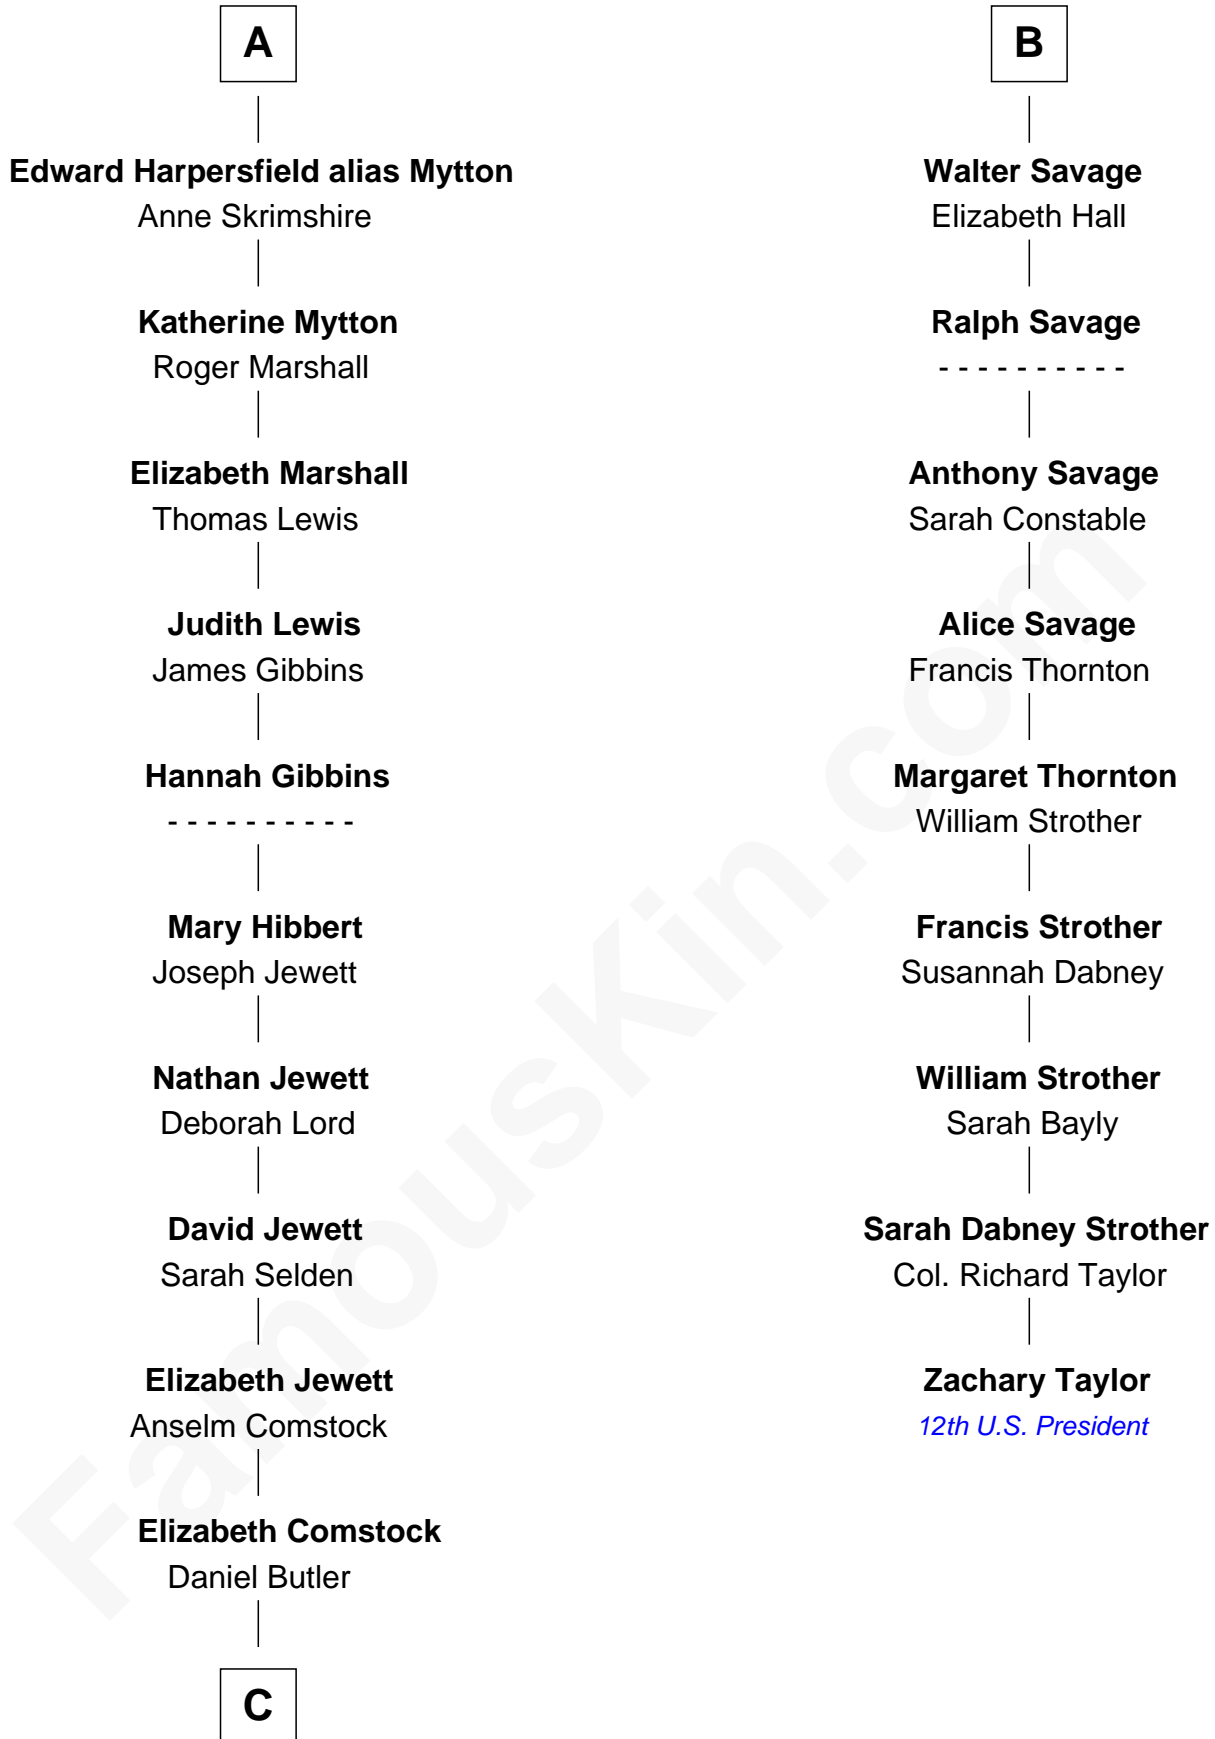

# FamousKin.com Relationship Chart of

**Gerald Ford**

*38th U.S. President*

15th cousin 6 times removed of

**Zachary Taylor**

*12th U.S. President*

**Eleanor Plantagenet**

*with husband*  
*Sir John de Beaumont*

*with husband*  
*Richard Fitzalan*

**C**

George Selden Butler

Elizabeth Ely Gridley

Amy Gridley Butler

George Manney Ayer

Adele Augusta Ayer

Levi Addison Gardner

Dorothy Ayer Gardner

Leslie Lynch King

Gerald Ford

*38th U.S. President*

FamousKin.com